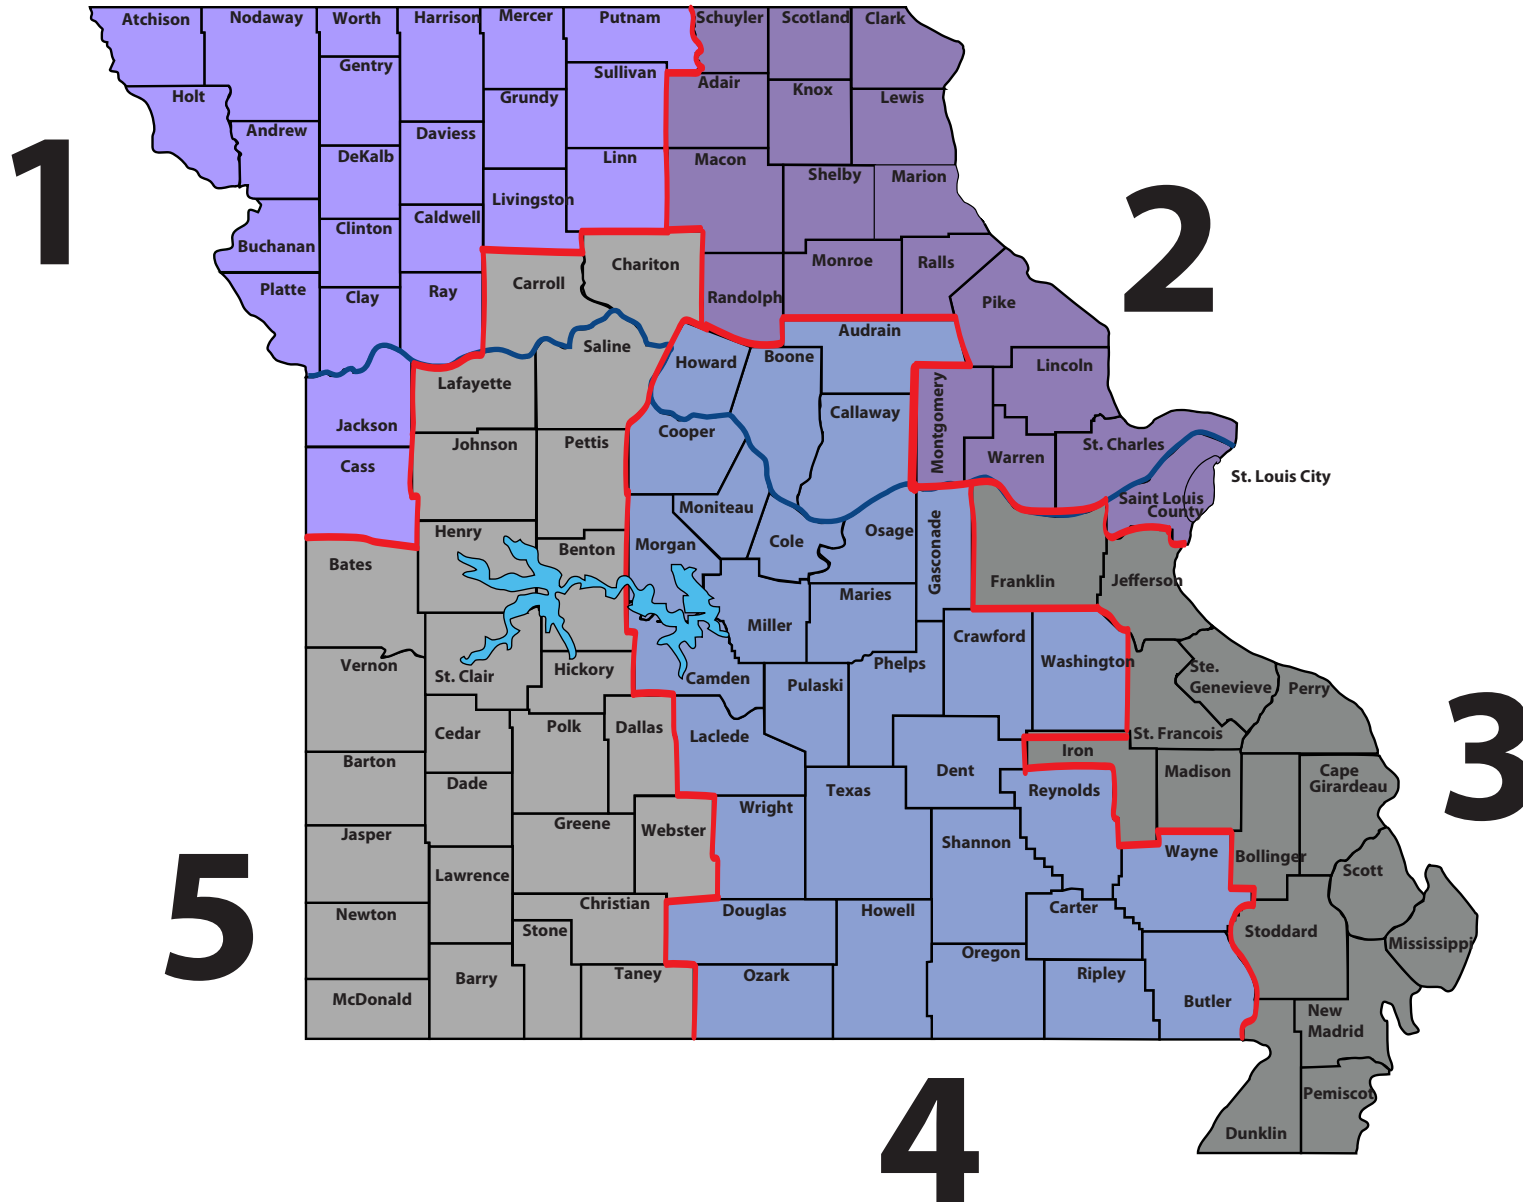

Missouri Return Strong Virtual Job Fair Regions

You can call 1-888-728-JOBS (5627). It will ring at your nearest Job Center.

Missouri Job Center Name	Address	Region	Phone	Hours
VIRTUAL JOB FAIR REGION 1				
Chillicothe	601 West Mohawk Road, Chillicothe, MO 64601-3919	Northwest Region	(660) 646-0671	Mon-Fri 7-6 (7-8 & 5-6 by phone only)
Independence	15301 East 23rd Street South, Independence, MO 64055-1698	East Jackson County	(816) 521-5700	Mon-Fri 7-6 (7-8 & 5-6 by phone only)
Kansas City - Full Employment Council (Paseo)	1740 Paseo, Kansas City, MO 64108	Kansas City & Vicinity	(816) 471-2330	Mon-Fri 7-6 (7-8 & 5-6 by phone only)
Kansas City - Northland Human Resource Center	3100 NE 83rd Street, Suite 2100, Kansas City, MO 64119-4465	Kansas City & Vicinity	(816) 468-8767	Mon-Fri 7-6 (7-8 & 5-6 by phone only)
St. Joseph	2202 Frederick Avenue, Saint Joseph, MO 64506	Northwest Region	(816) 387-2380	Mon-Fri 7-6 (7-8 & 5-6 by phone only)
VIRTUAL JOB FAIR REGION 2				
Hannibal	203 North Sixth Street, Hannibal, MO 63401-3412	Northeast Region	(573) 248-2520	Mon-Fri 7-6 (7-8 & 5-6 by phone only)
Kirkville	2105 East Normal, Kirkville, MO 63501-3322	Northeast Region	(660) 785-2400	Mon-Fri 7-6 (7-8 & 5-6 by phone only)
Saint Louis County - Florissant	4040 Seven Hills Drive, Suite 166, Florissant, MO 63033-6770	Saint Louis County	(314) 475-7900	Mon-Fri 7-6 (7-8 & 5-6 by phone only)
Saint Louis County - The Crossings at Northwest	715 Northwest Plaza, St. Ann, MO 63074	Saint Louis County	(314) 615-6010	Mon-Fri 7-6 (7-8 & 5-6 by phone only)
St. Charles County	212 Turner Boulevard, Saint Peters, MO 63376-1079	St. Charles County	(636) 255-6060	Mon-Fri 7-6 (7-8 & 5-6 by phone only)
St. Louis City - SLATE	1520 Market Street, Room 3050, St. Louis, MO 63103	St. Louis City	(314) 589-8000	Mon-Fri 7-6 (7-8 & 5-6 by phone only)
Warrenton	111 Steinhagen Road, Warrenton, MO 63383-2103	Northeast Region	(636) 456-9467	Mon-Fri 7-6 (7-8 & 5-6 by phone only)
VIRTUAL JOB FAIR REGION 3				
Arnold	3675 West Outer Road, Suite 102, Arnold, MO 63010-5231	Jefferson/Franklin Consortium	(636) 865-6060	Mon-Fri 7-6 (7-8 & 5-6 by phone only)
Kennett	1100 South By-Pass, Suite 2, Kennett, MO 63857-3738	Southeast Region	(573) 888-4518	Mon-Fri 7-6 (7-8 & 5-6 by phone only)
Park Hills	403 Parkway Drive, Suite A, Park Hills, MO 63601	Southeast Region	(573) 518-2431	Mon-Fri 7-6 (7-8 & 5-6 by phone only)
Sikeston	202 South Kingshighway, Sikeston, MO 63801-2946	Southeast Region	(573) 472-5250	Mon-Fri 7-6 (7-8 & 5-6 by phone only)
Washington	1108 Washington Square Shopping Center, Washington, MO 63090-5304	Jefferson/Franklin Consortium	(636) 583-9670	Mon-Fri 7-6 (7-8 & 5-6 by phone only)
VIRTUAL JOB FAIR REGION 4				
Columbia	101 Park De Ville Dr., Ste E, Columbia, MO 65203	Central Region	(573) 441-6361	Mon-Fri 7-6 (7-8 & 5-6 by phone only)
Jefferson City - Capital City	3600 Country Club Dr., Ste 2004, Room 100, Jefferson City, MO 65109	Central Region	(573) 526-8115	Mon-Fri 7-6 (7-8 & 5-6 by phone only)
Lebanon	2639 S. Jefferson Avenue, Ste 1, Lebanon, MO 65536-5205	Central Region	(417) 532-6146	Mon-Fri 7-6 (7-8 & 5-6 by phone only)
Poplar Bluff	1903 Northwood Drive, Suite 2, Poplar Bluff, MO 63901-2425	South Central Region	(573) 840-9595	Mon-Fri 7-6 (7-8 & 5-6 by phone only)
Rolla	706 South Bishop, Suite A & B, Rolla, MO 65401	Central Region	(573) 364-7030	Mon-Fri 7-6 (7-8 & 5-6 by phone only)
West Plains	3417 Division Drive, Suite 1, West Plains, MO 65775-5789	South Central Region	(417) 256-3158	Mon-Fri 7-6 (7-8 & 5-6 by phone only)
VIRTUAL JOB FAIR REGION 5				
Branson	2720 Shepherd of the Hills Expwy, Suite B, Branson, MO 65616-7828	Ozark Region	(417) 334-4156	Mon-Fri 7-6 (7-8 & 5-6 by phone only)
Joplin	730 South Wall Avenue, Joplin, MO 64801-4542	Southwest Region	(417) 629-3000	Mon-Fri 7-6 (7-8 & 5-6 by phone only)
Nevada	621 East Highland Avenue, Suite 3, Nevada, MO 64772-1022	West Central Region	(417) 448-1177	Mon-Fri 7-6 (7-8 & 5-6 by phone only)
Sedalia	515 South Kentucky Street, Sedalia, MO 65301	West Central Region	(660) 530-5627	Mon-Fri 7-6 (7-8 & 5-6 by phone only)
Springfield	2900 East Sunshine, Springfield, MO 65804	Ozark Region	(417) 887-4343	Mon-Fri 7-6 (7-8 & 5-6 by phone only)