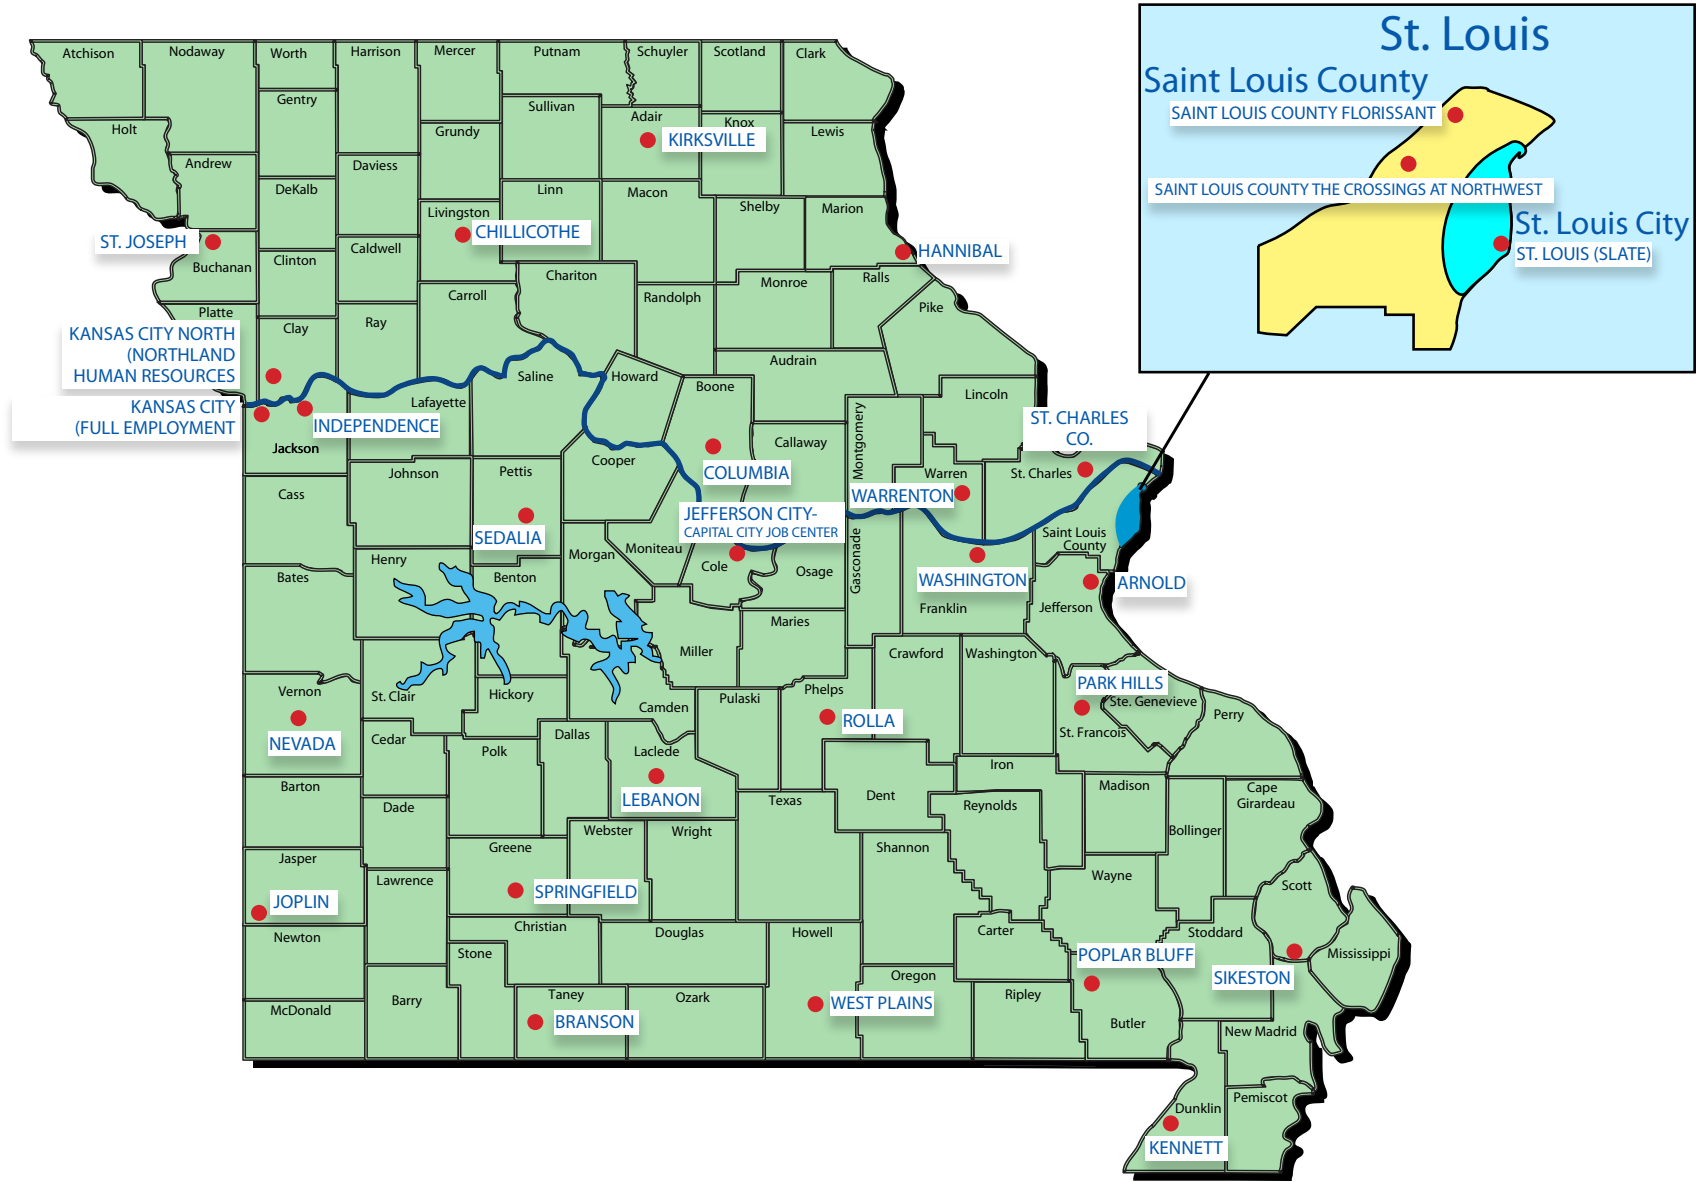

# Full-service, One-Stop Missouri Job Centers

Missouri Office of Workforce Development  
Job Centers' address and phone on reverse

You can call 1-888-728-JOBS (5627).  
It will ring at your nearest Job Center.