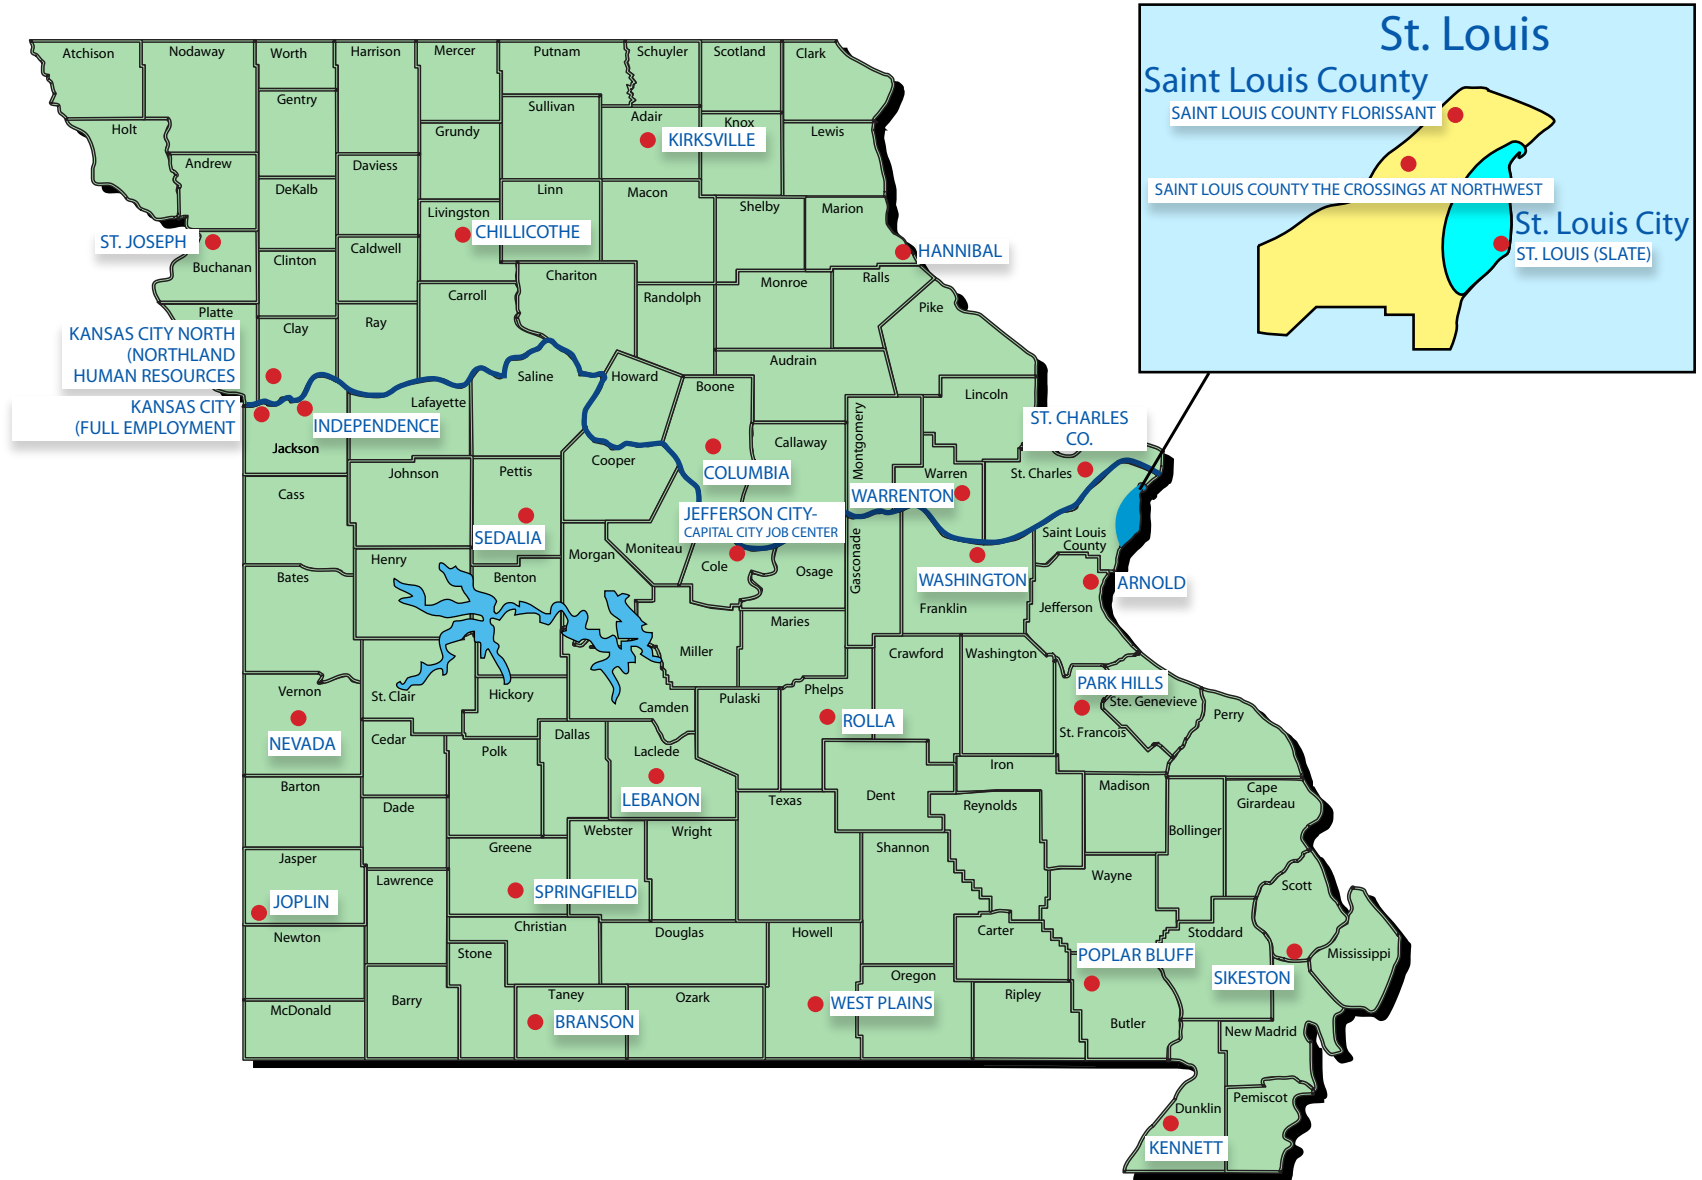

Full-service, One-Stop Missouri Job Centers

Missouri Office of Workforce Development
Job Centers' address and phone on reverse

You can call 1-888-728-JOBS (5627).
It will ring at your nearest Job Center.