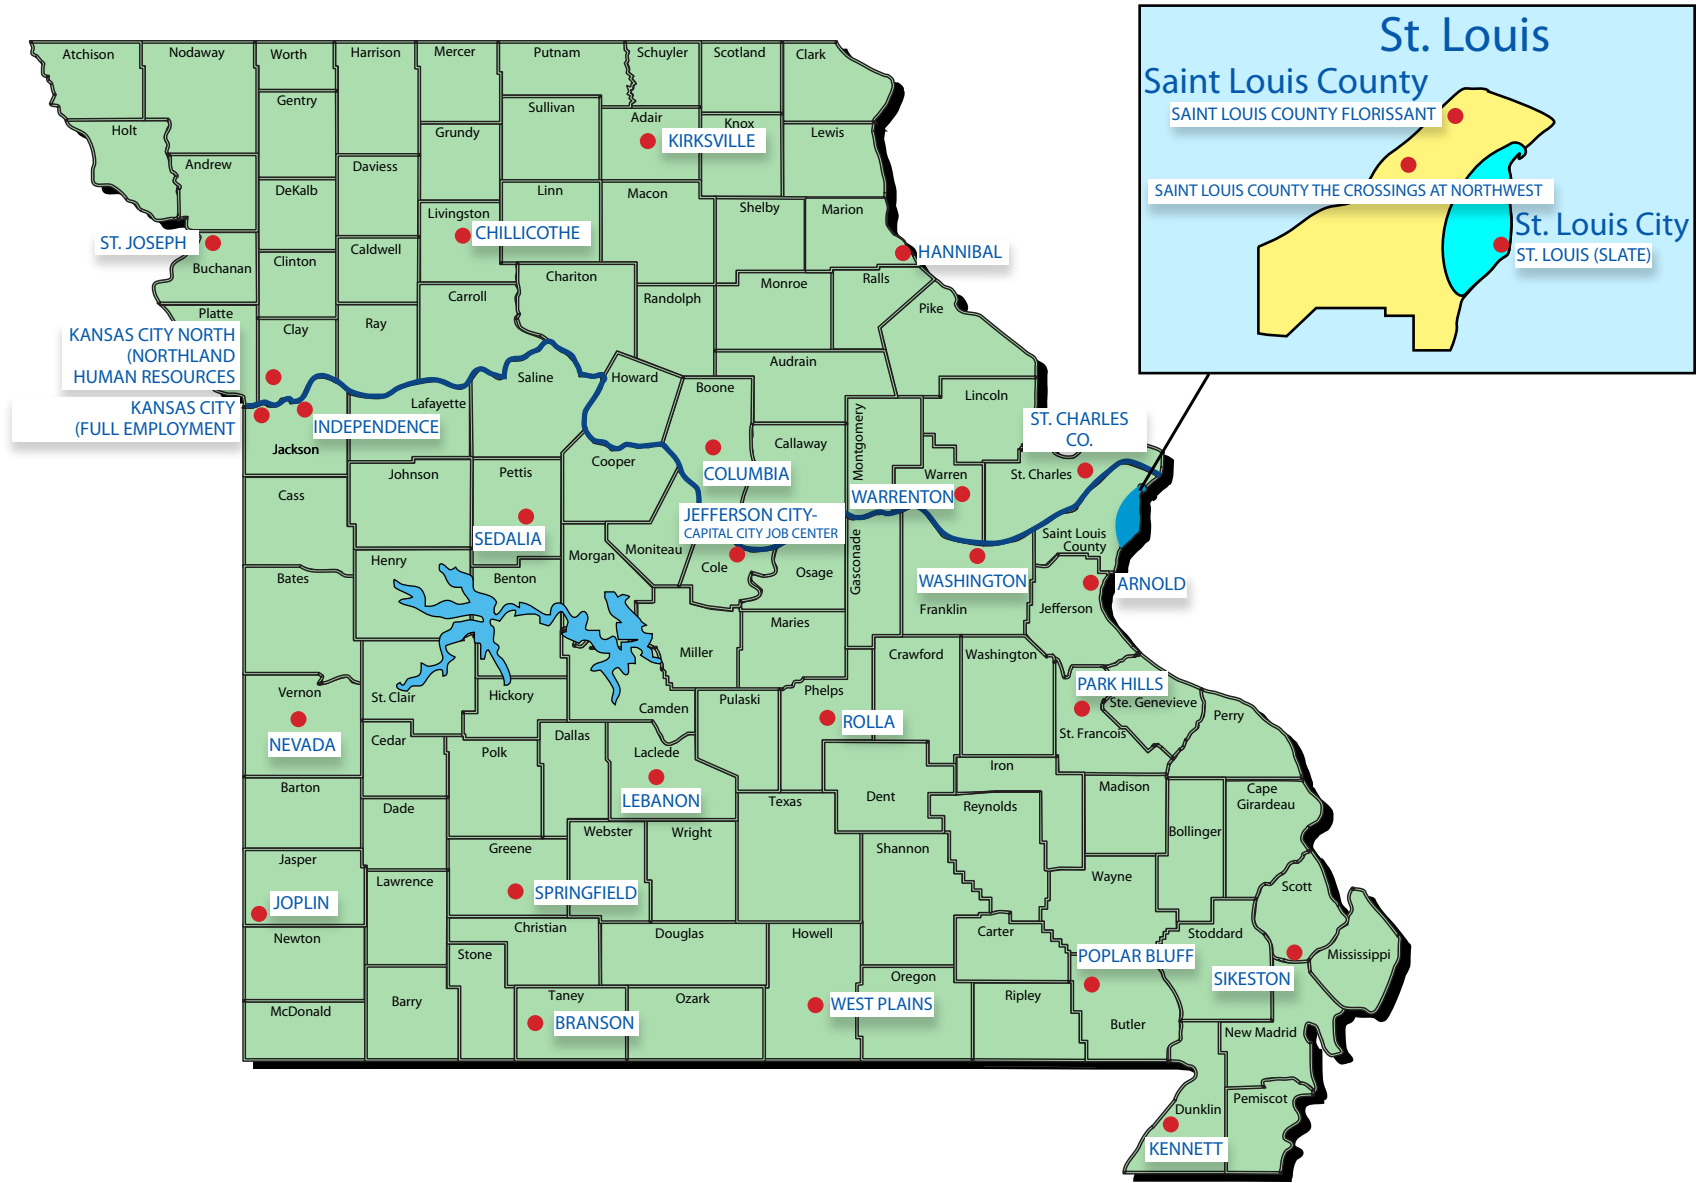

Full-service, One-Stop Missouri Job Centers

Missouri Office of Workforce Development
Job Centers' address and phone on reverse

You can call 1-888-728-JOBS (5627).
It will ring at your nearest Job Center.