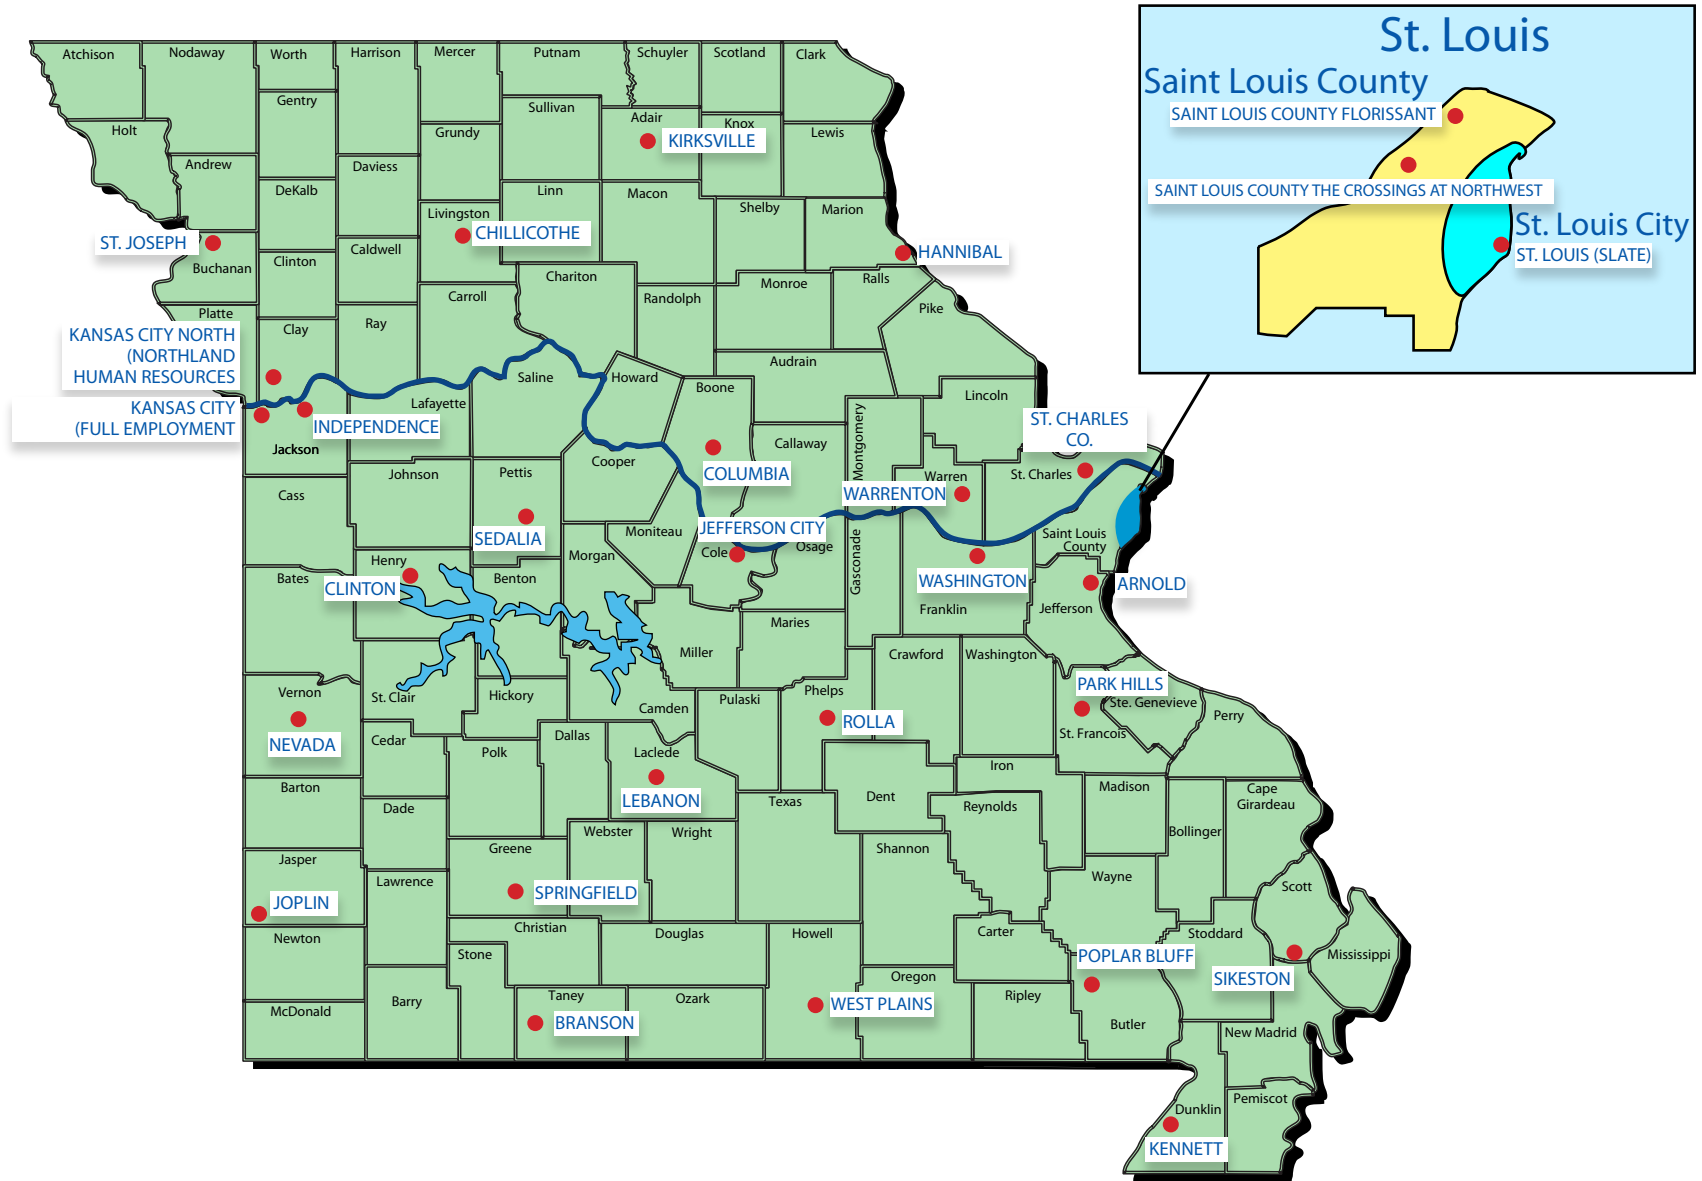

Full-service, One-Stop Missouri Job Centers

Missouri Office of Workforce Development
Job Centers' address and phone on reverse

You can call 1-888-728-JOBS (5627).
It will ring at your nearest Job Center.