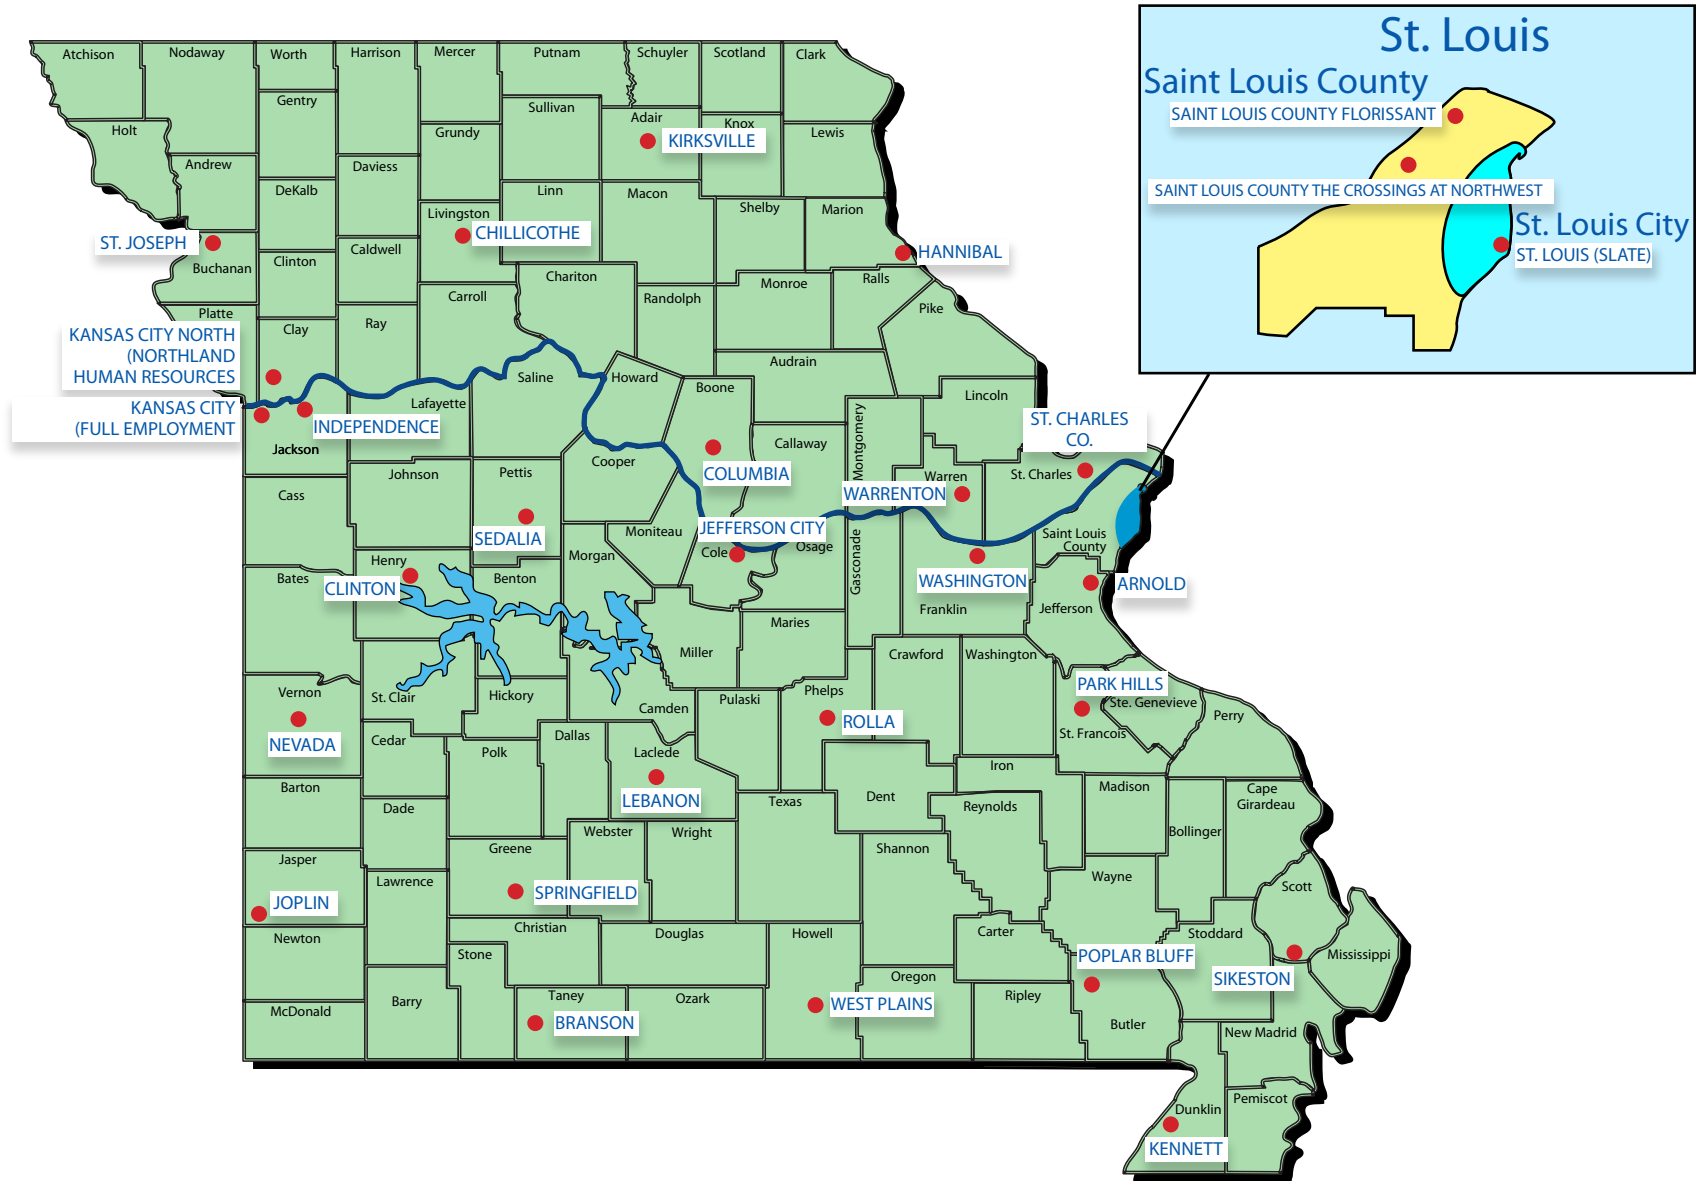

Full-service, One-Stop Missouri Job Centers

Missouri Office of Workforce Development
Job Centers' address and phone on reverse

**You can call 1-888-728-JOBS (5627).
It will ring at your nearest Job Center.**