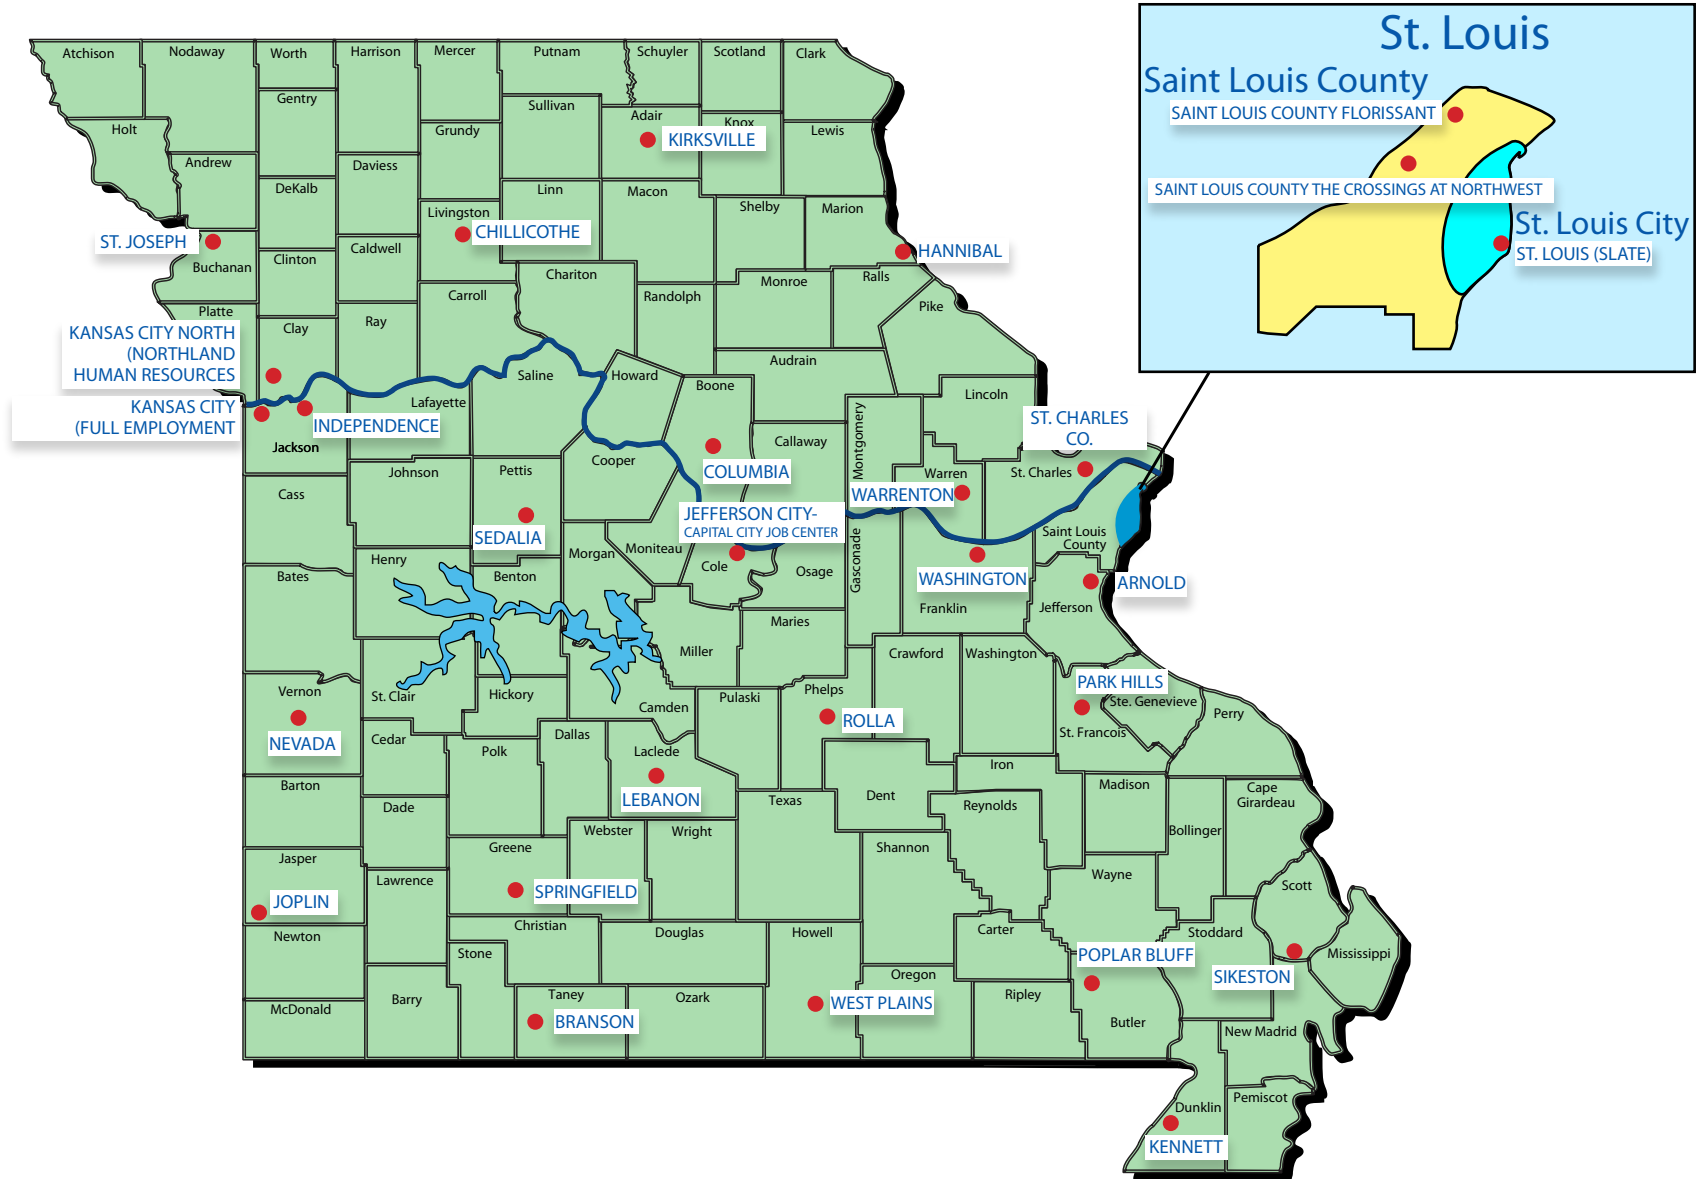

Full-service, One-Stop Missouri Job Centers

Missouri Office of Workforce Development
Business Contacts on reverse

You can call 1-888-728-JOBS (5627).
It will ring at your nearest Job Center.

Business Contact Name	Missouri Job Center Name	Address	Region	Phone
Call	Arnold	3675 West Outer Road, Suite 102, Arnold, MO 63010-5231	Jefferson/Franklin Consortium	(636) 865-6060
Larry Lovig	Branson	2720 Shepherd of the Hills Expwy, Suite B, Branson, MO 65616-7828	Ozark Region	(417) 334-4156
Call	Chillicothe	601 West Mohawk Road, Chillicothe, MO 64601-3919	Northwest Region	(660) 646-0671
Michael Rettke	Columbia	101 Park De Ville Dr., Ste E, Columbia, MO 65203	Central Region	(573) 441-6352
Rohina Behrmann	FEC Richmond	1740 Paseo, Kansas City, MO 64108	Kansas City & Vicinity	(816) 471-2330
Rita Brown	Hannibal	203 North Sixth Street, Hannibal, MO 63401-3412	Northeast Region	(573) 248-2520
Rohina Behrmann	Independence	15301 East 23rd Street South, Independence, MO 64055-1698	East Jackson County	(816) 471-2330
Call	Jefferson City - Capital City	3600 Country Club Dr., Ste 2004, Room 100, Jefferson City, MO 65109	Central Region	(573) 526-3147
Starla Payton	Joplin	420 Grand Avenue, Joplin, MO 64801	Southwest Region	(417) 206-1717
Rohina Behrmann	Kansas City - Full Employment Council (Paseo)	1740 Paseo, Kansas City, MO 64108	Kansas City & Vicinity	(816) 471-2330
Rohina Behrmann	Kansas City - Northland Human Resource Center	3100 NE 83rd Street, Suite 2100, Kansas City, MO 64119-4465	Kansas City & Vicinity	(816) 471-2330
June O'Dell	Kennett	1100 South By-Pass, Suite 2, Kennett, MO 63857-3738	Southeast Region	(573) 334-0990
Belinda Ames	Kirksville	2105 East Normal, Kirksville, MO 63501-3322	Northeast Region	(660) 785-2400
Lisa Mizer	Lebanon	2639 S. Jefferson Avenue, Suite 1, Lebanon, MO 65536-5205	Central Region	(417) 532-6146
Starla Payton	Monett Limited	100 South Maple Street, Monett, Missouri 65708	Southwest Region	(417) 206-1717
Logan Friar	Nevada	621 East Highland Avenue, Suite 3, Nevada, MO 64772-1022	West Central Region	(417) 448-1177
June O'Dell	Park Hills	403 Parkway Drive, Suite A, Park Hills, MO 63601	Southeast Region	(573) 334-0990
John Dunivan	Poplar Bluff	1903 Northwood Drive, Suite 2, Poplar Bluff, MO 63901-2425	South Central Region	(573) 778-5065
Trish Rogers	Rolla	1107 Kingshighway, Rolla, MO 65401	Central Region	(573) 364-7030
Derek Collins	Saint Louis County - Florissant	4040 Seven Hills Drive, Suite 166, Florissant, MO 63033-6770	Saint Louis County	(314) 679-3300
Derek Collins	Saint Louis County - The Crossings at Northwest	715 Northwest Plaza, St. Ann, MO 63074	Saint Louis County	(314) 615-6010
Call	Sedalia	515 South Kentucky Street, Sedalia, MO 65301	West Central Region	(660) 530-5627
June O'Dell	Sikeston	202 South Kingshighway, Sikeston, MO 63801-2946	Southeast Region	(573) 334-0990
Dennis Wiggins	Springfield - South	2900 East Sunshine, Springfield, MO 65804	Ozark Region	(417) 841-3310
Cynthia Collins	Springfield - North	1443 North Robberson, Springfield, MO 65802	Ozark Region	(417) 874-2730
Lori Myers	St. Charles County	212 Turner Boulevard, Saint Peters, MO 63376-1079	St. Charles County	(636) 255-6060
Janice Spearman	St. Joseph	2202 Frederick Avenue, Saint Joseph, MO 64506	Northwest Region	(816) 387-2380
Brian Crues	St. Louis City - SLATE	1520 Market Street, Room 3050, St. Louis, MO 63103	St. Louis City	(314) 657-3546
Janet Hickey	Warrenton	111 Steinhagen Road, Warrenton, MO 63383-2103	Northeast Region	(636) 456-9467
Call	Washington	1108 Washington Square Shopping Center, Washington, MO 63090-5304	Jefferson/Franklin Consortium	(636) 583-9670
Teri Ebel	West Plains	3417 Division Drive, Suite 1, West Plains, MO 65775-5789	South Central	(417) 853-4418