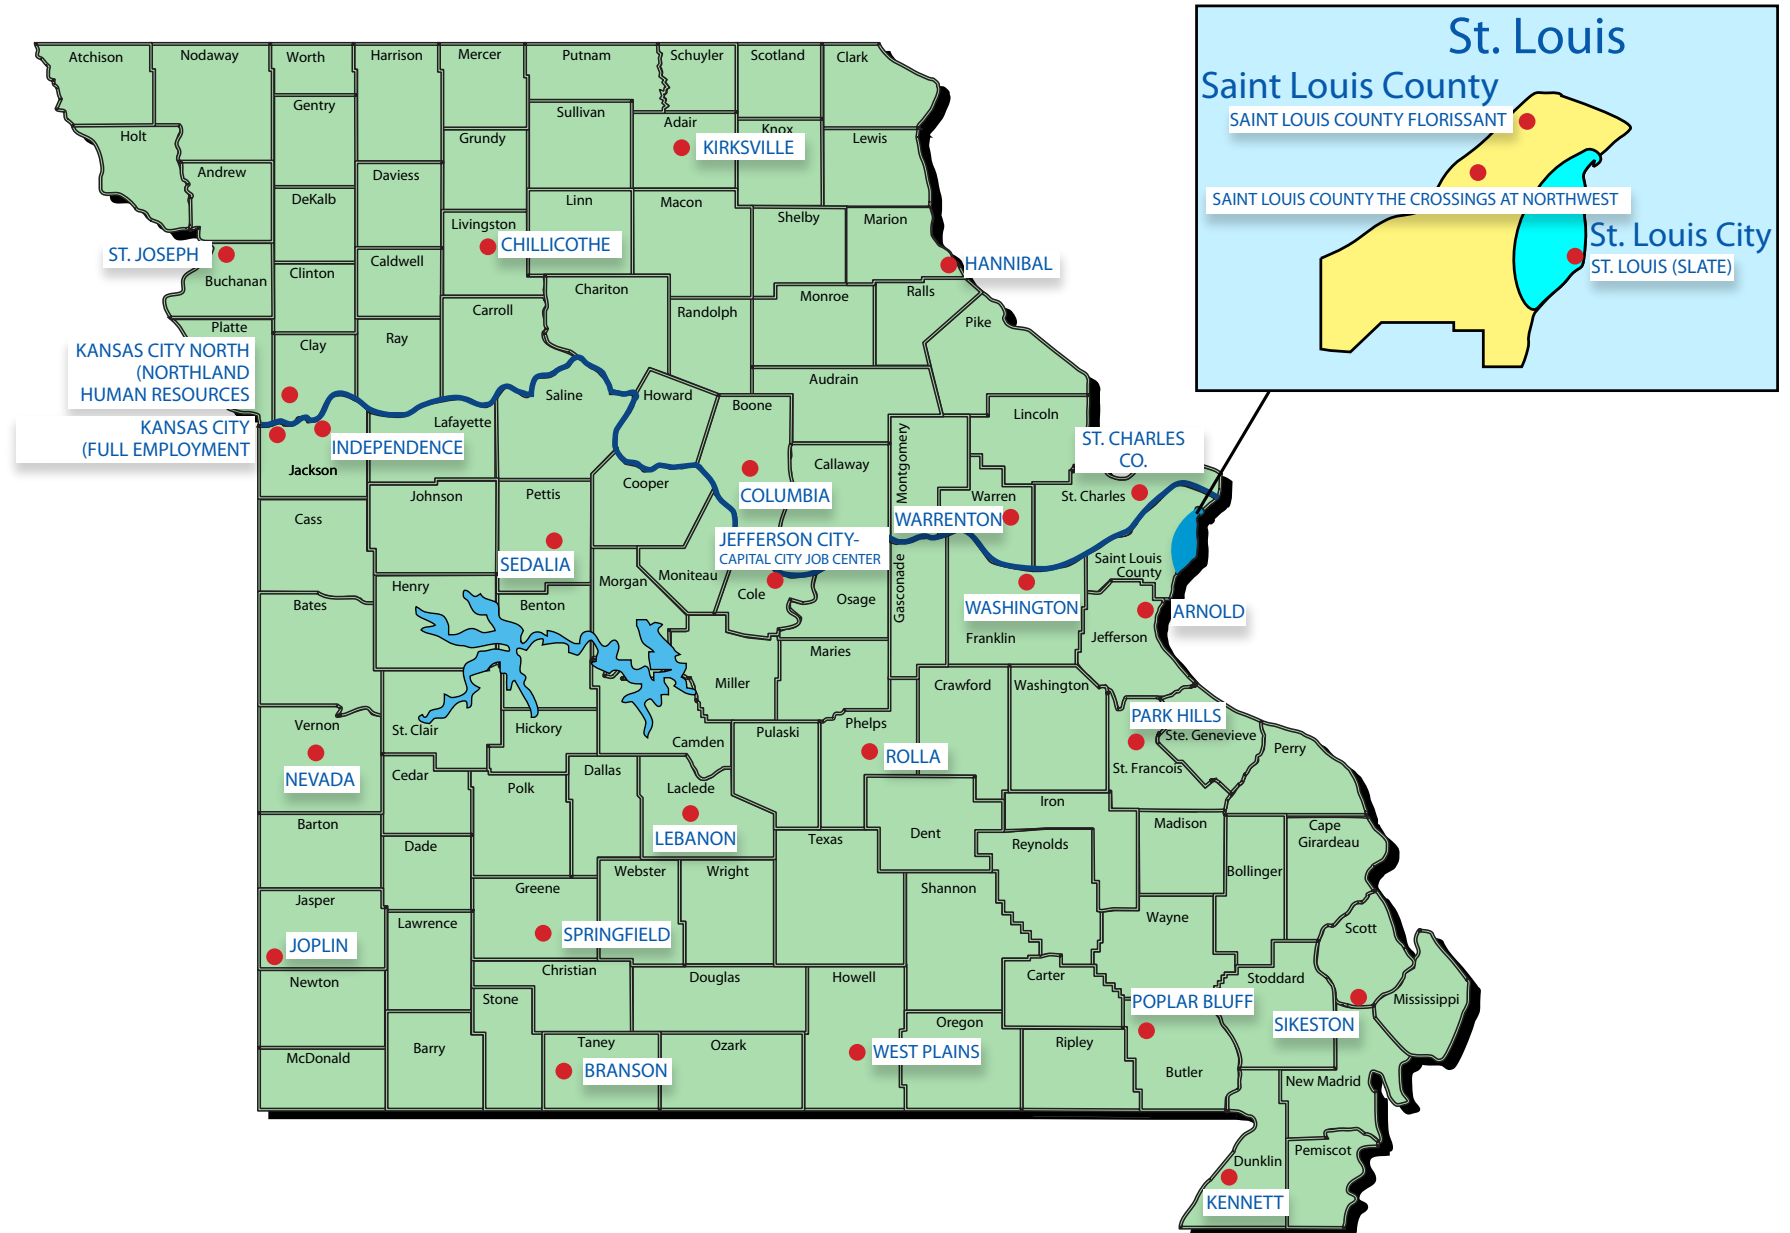

# Full-service, One-Stop Missouri Job Centers

Missouri Office of Workforce Development  
Business Contacts on reverse

You can call 1-888-728-JOBS (5627).  
It will ring at your nearest Job Center.

Business Contact Name	Missouri Job Center Name	Address	Region	Phone
Call	Arnold	3675 West Outer Road, Suite 102, Arnold, MO 63010-5231	Jefferson/Franklin Consortium	(636) 865-6060
Larry Lovig	Branson	2720 Shepherd of the Hills Expwy, Suite B, Branson, MO 65616-7828	Ozark Region	(417) 334-4156
Call	Chillicothe	601 West Mohawk Road, Chillicothe, MO 64601-3919	Northwest Region	(660) -646-0671
Michael Rettke	Columbia	101 Park De Ville Dr., Ste E, Columbia, MO 65203	Central Region	(573) 441-6352
Rohina Behrmann	FEC Richmond	1740 Paseo, Kansas City, MO 64108	Kansas City & Vicinity	(816) 471-2330
Rita Brown	Hannibal	203 North Sixth Street, Hannibal, MO 63401-3412	Northeast Region	(573) 248-2520
Rohina Behrmann	Independence	15301 East 23rd Street South, Independence, MO 64055-1698	East Jackson County	(816) 471-2330
Call (re-opens 9/14)	Jefferson City - Capital City	3600 Country Club Dr., Ste 2004, Room 100, Jefferson City, MO 65109	Central Region	(573) 526-3147
Starla Payton	Joplin	420 Grand Avenue, Joplin, MO 64801	Southwest Region	(417) 206-1717
Rohina Behrmann	Kansas City - Full Employment Council (Paseo)	1740 Paseo, Kansas City, MO 64108	Kansas City & Vicinity	(816) 471-2330
Rohina Behrmann	Kansas City - Northland Human Resource Center	3100 NE 83rd Street, Suite 2100, Kansas City, MO 64119-4465	Kansas City & Vicinity	(816) 471-2330
June O'Dell	Kennett	1100 South By-Pass, Suite 2, Kennett, MO 63857-3738	Southeast Region	(573) 334-0990
Belinda Ames	Kirksville	2105 East Normal, Kirksville, MO 63501-3322	Northeast Region	(660) 785-2400
Lisa Mizer	Lebanon	2639 S. Jefferson Avenue, Suite 1, Lebanon, MO 65536-5205	Central Region	(417) 532-6146
Starla Payton	Monett Limited	100 South Maple Street, Monett, Missouri 65708	Southwest Region	(417) 206-1717
Logan Friar	Nevada	621 East Highland Avenue, Suite 3, Nevada, MO 64772-1022	West Central Region	(417) 448-1177
June O'Dell	Park Hills	403 Parkway Drive, Suite A, Park Hills, MO 63601	Southeast Region	(573) 334-0990
John Dunivan	Poplar Bluff	1903 Northwood Drive, Suite 2, Poplar Bluff, MO 63901-2425	South Central Region	(573) 778-5065
Trish Rogers	Rolla	706 South Bishop, Suite A & B, Rolla, MO 65401	Central Region	(573) 364-7030
Derek Collins	Saint Louis County - Florissant	4040 Seven Hills Drive, Suite 166, Florissant, MO 63033-6770	Saint Louis County	(314) 679-3300
Derek Collins	Saint Louis County - The Crossings at Northwest	715 Northwest Plaza, St. Ann, MO 63074	Saint Louis County	(314) 615-6010
Call	Sedalia	515 South Kentucky Street, Sedalia, MO 65301	West Central Region	(660) 530-5627
June O'Dell	Sikeston	202 South Kingshighway, Sikeston, MO 63801-2946	Southeast Region	(573) 334-0990
Dennis Wiggins	Springfield - South	2900 East Sunshine, Springfield, MO 65804	Ozark Region	(417) 841-3310
Cynthia Collins	Springfield - North	1443 North Robberson, Springfield, MO 65802	Ozark Region	(417) 874-2730
Lori Myers	St. Charles County	212 Turner Boulevard, Saint Peters, MO 63376-1079	St. Charles County	(636) 255-6060
Janice Spearman	St. Joseph	2202 Frederick Avenue, Saint Joseph, MO 64506	Northwest Region	(816) 387-2380
Brian Crues	St. Louis City - SLATE	1520 Market Street, Room 3050, St. Louis, MO 63103	St. Louis City	(314) 657-3546
Janet Hickey	Warrenton	111 Steinhagen Road, Warrenton, MO 63383-2103	Northeast Region	(636) 456-9467
Call	Washington	1108 Washington Square Shopping Center, Washington, MO 63090-5304	Jefferson/Franklin Consortium	(636) 583-9670
Teri Ebel	West Plains	3417 Division Drive, Suite 1, West Plains, MO 65775-5789	South Central	(417) 853-4418