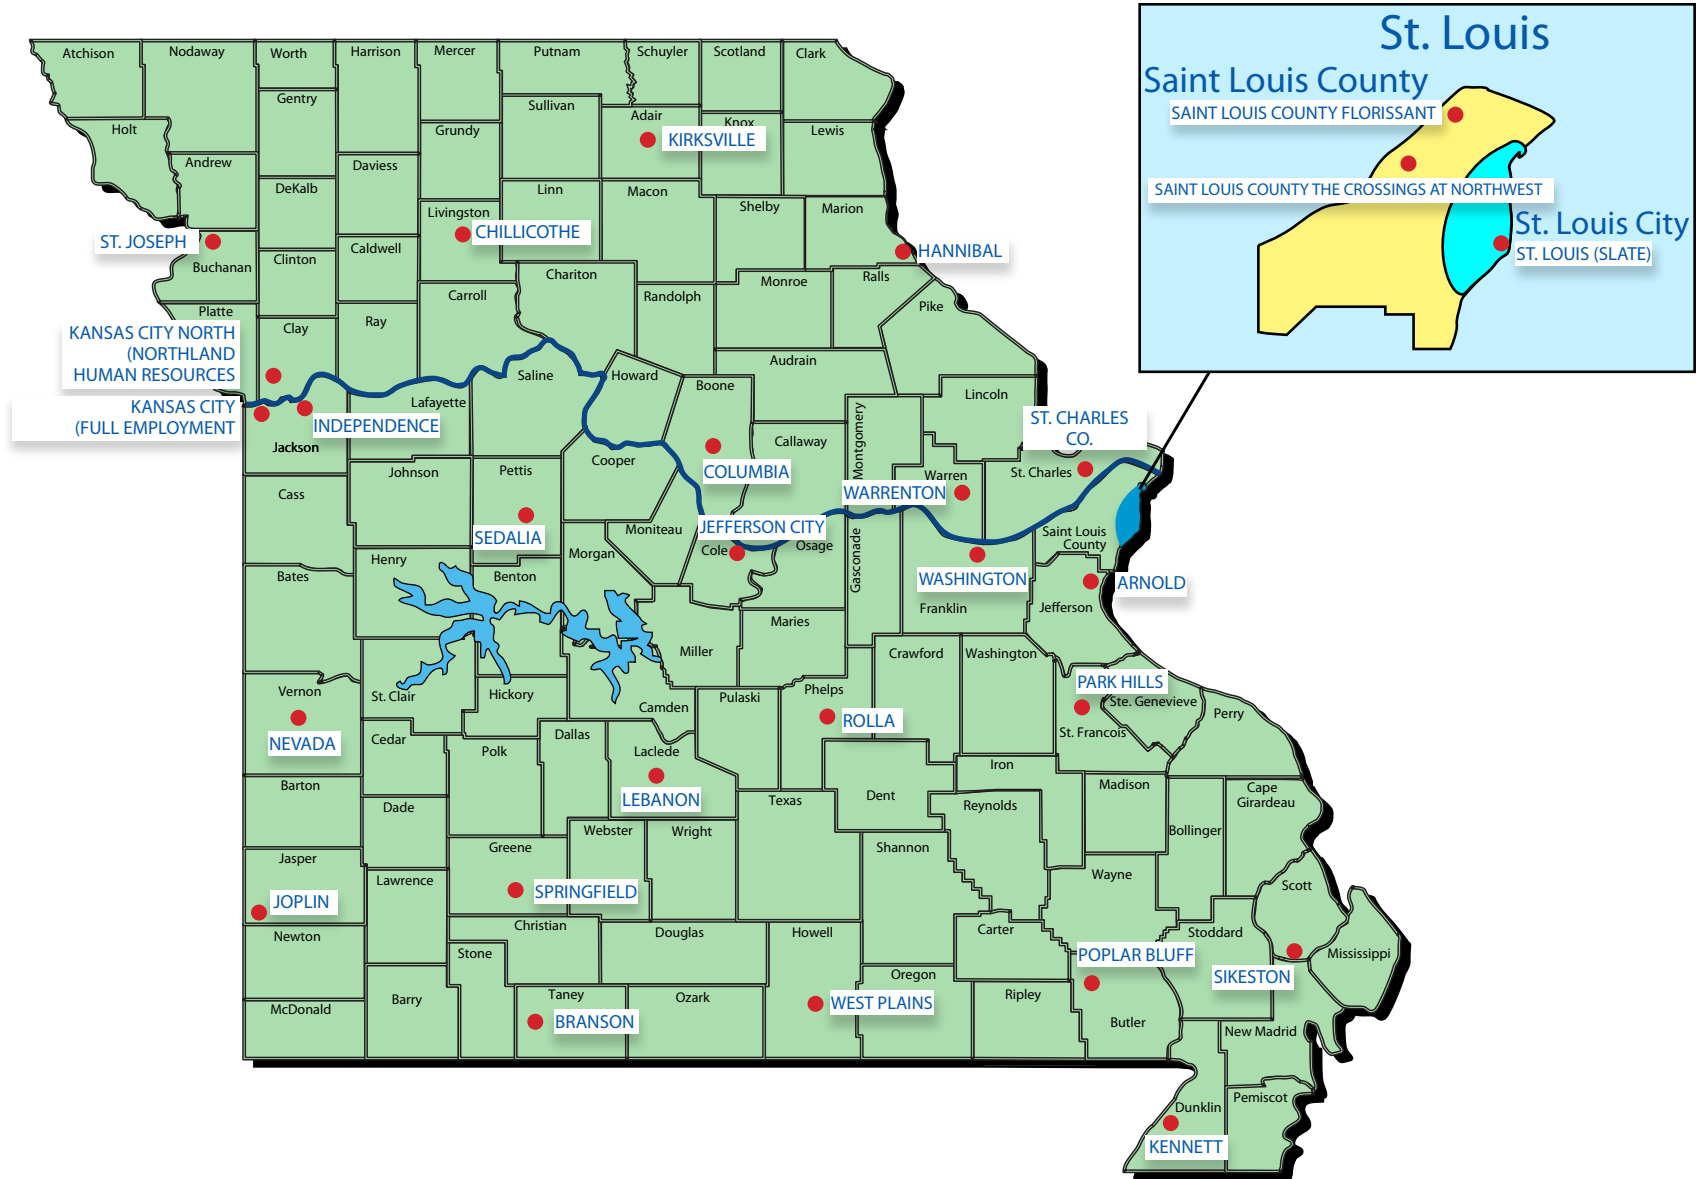

Full-service, One-Stop Missouri Job Centers

Missouri Office of Workforce Development
Business Contacts on reverse

You can call 1-888-728-JOBS (5627).
It will ring at your nearest Job Center.

Business Contact Name	Missouri Job Center Name	Address	Region	Phone
Call	Arnold	3675 West Outer Road, Suite 102, Arnold, MO 63010-5231	Jefferson/Franklin Consortium	(636) 865-6060
Larry Lovig	Branson	2720 Shepherd of the Hills Expwy, Suite B, Branson, MO 65616-7828	Ozark Region	(417) 334-4156
Call	Chillicothe	601 West Mohawk Road, Chillicothe, MO 64601-3919	Northwest Region	(660) -646-0671
Michael Rettke	Columbia	101 Park De Ville Dr., Ste E, Columbia, MO 65203	Central Region	(573) 441-6352
Rohina Behrmann	FEC Richmond	1740 Paseo, Kansas City, MO 64108	Kansas City & Vicinity	(816) 471-2330
Rita Brown	Hannibal	203 North Sixth Street, Hannibal, MO 63401-3412	Northeast Region	(573) 248-2520
Rohina Behrmann	Independence	15301 East 23rd Street South, Independence, MO 64055-1698	East Jackson County	(816) 471-2330
Call	Jefferson City	1716 Four Seasons Drive, Suite 101, Jefferson City, MO 65101-1815	Central Region	(573) 526-3147
Starla Payton	Joplin	420 Grand Avenue, Joplin, MO 64801	Southwest Region	(417) 206-1717
Rohina Behrmann	Kansas City - Full Employment Council (Paseo)	1740 Paseo, Kansas City, MO 64108	Kansas City & Vicinity	(816) 471-2330
Rohina Behrmann	Kansas City - Northland Human Resource Center	3100 NE 83rd Street, Suite 2100, Kansas City, MO 64119-4465	Kansas City & Vicinity	(816) 471-2330
June O'Dell	Kennett	1100 South By-Pass, Suite 2, Kennett, MO 63857-3738	Southeast Region	(573) 334-0990
Belinda Ames	Kirksville	2105 East Normal, Kirksville, MO 63501-3322	Northeast Region	(660) 785-2400
Lisa Mizer	Lebanon	2639 S. Jefferson Avenue, Suite 1, Lebanon, MO 65536-5205	Central Region	(417) 532-6146
Starla Payton	Monett Limited	100 South Maple Street, Monett, Missouri 65708	Southwest Region	(417) 206-1717
Logan Friar	Nevada	621 East Highland Avenue, Suite 3, Nevada, MO 64772-1022	West Central Region	(417) 448-1177
June O'Dell	Park Hills	403 Parkway Drive, Suite A, Park Hills, MO 63601	Southeast Region	(573) 334-0990
John Dunivan	Poplar Bluff	1903 Northwood Drive, Suite 2, Poplar Bluff, MO 63901-2425	South Central Region	(573) 778-5065
Trish Rogers	Rolla	706 South Bishop, Suite A & B, Rolla, MO 65401	Central Region	(573) 364-7030
Derek Collins	Saint Louis County - Florissant	4040 Seven Hills Drive, Suite 166, Florissant, MO 63033-6770	Saint Louis County	(314) 679-3300
Derek Collins	Saint Louis County - The Crossings at Northwest	715 Northwest Plaza, St. Ann, MO 63074	Saint Louis County	(314) 615-6010
Call	Sedalia	515 South Kentucky Street, Sedalia, MO 65301	West Central Region	(660) 530-5627
June O'Dell	Sikeston	202 South Kingshighway, Sikeston, MO 63801-2946	Southeast Region	(573) 334-0990
Dennis Wiggins	Springfield - South	2900 East Sunshine, Springfield, MO 65804	Ozark Region	(417) 841-3310
Cynthia Collins	Springfield - North	1443 North Robberson, Springfield, MO 65802	Ozark Region	(417) 874-2730
Lori Myers	St. Charles County	212 Turner Boulevard, Saint Peters, MO 63376-1079	St. Charles County	(636) 255-6060
Janice Spearman	St. Joseph	2202 Frederick Avenue, Saint Joseph, MO 64506	Northwest Region	(816) 387-2380
Brian Crues	St. Louis City - SLATE	1520 Market Street, Room 3050, St. Louis, MO 63103	St. Louis City	(314) 657-3546
Janet Hickey	Warrenton	111 Steinhagen Road, Warrenton, MO 63383-2103	Northeast Region	(636) 456-9467
Call	Washington	1108 Washington Square Shopping Center, Washington, MO 63090-5304	Jefferson/Franklin Consortium	(636) 583-9670
Teri Ebel	West Plains	3417 Division Drive, Suite 1, West Plains, MO 65775-5789	South Central	(417) 853-4418