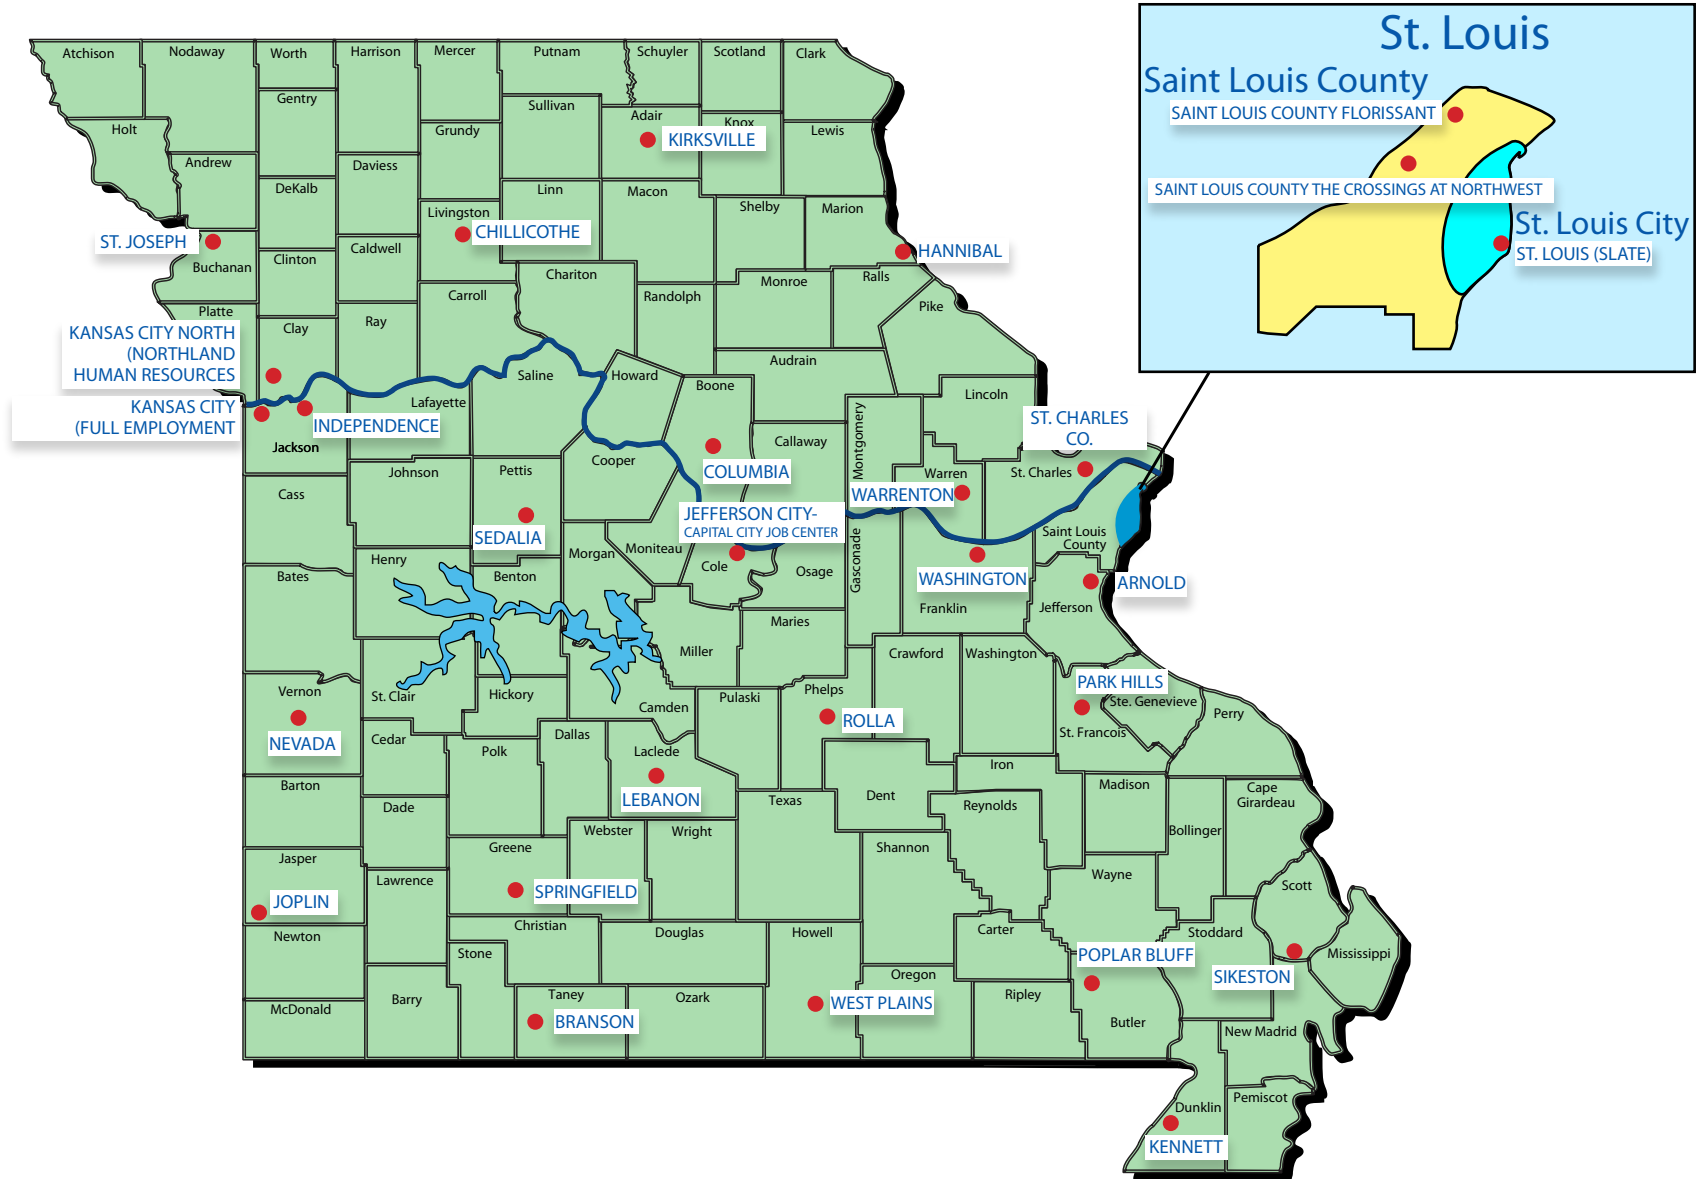

# Full-service, One-Stop Missouri Job Centers

Missouri Office of Workforce Development  
Business Contacts on reverse

You can call 1-888-728-JOBS (5627).  
It will ring at your nearest Job Center.

Business Contact Name	Missouri Job Center Name	Address	Region	Phone
Call	Arnold	3675 West Outer Road, Suite 102, Arnold, MO 63010-5231	Jefferson/Franklin Consortium	(636) 865-6060
Larry Lovig	Branson	2720 Shepherd of the Hills Expwy, Suite B, Branson, MO 65616-7828	Ozark Region	(417) 334-4156
Call	Chillicothe	601 West Mohawk Road, Chillicothe, MO 64601-3919	Northwest Region	(660) 646-0671
Michael Rettke	Columbia	101 Park De Ville Dr., Ste E, Columbia, MO 65203	Central Region	(573) 441-6352
Rohina Behrmann	FEC Richmond	1740 Paseo, Kansas City, MO 64108	Kansas City & Vicinity	(816) 471-2330
Rita Brown	Hannibal	203 North Sixth Street, Hannibal, MO 63401-3412	Northeast Region	(573) 248-2520
Rohina Behrmann	Independence	15301 East 23rd Street South, Independence, MO 64055-1698	East Jackson County	(816) 471-2330
Call	Jefferson City - Capital City	3600 Country Club Dr., Ste 2004, Room 100, Jefferson City, MO 65109	Central Region	(573) 526-3147
Starla Payton	Joplin	420 Grand Avenue, Joplin, MO 64801	Southwest Region	(417) 206-1717
Rohina Behrmann	Kansas City - Full Employment Council (Paseo)	1740 Paseo, Kansas City, MO 64108	Kansas City & Vicinity	(816) 471-2330
Rohina Behrmann	Kansas City - Northland Human Resource Center	3100 NE 83rd Street, Suite 2100, Kansas City, MO 64119-4465	Kansas City & Vicinity	(816) 471-2330
June O'Dell	Kennett	1100 South By-Pass, Suite 2, Kennett, MO 63857-3738	Southeast Region	(573) 334-0990
Belinda Ames	Kirksville	2105 East Normal, Kirksville, MO 63501-3322	Northeast Region	(660) 785-2400
Lisa Mizer	Lebanon	2639 S. Jefferson Avenue, Suite 1, Lebanon, MO 65536-5205	Central Region	(417) 532-6146
Starla Payton	Monett Limited	100 South Maple Street, Monett, Missouri 65708	Southwest Region	(417) 206-1717
Logan Friar	Nevada	621 East Highland Avenue, Suite 3, Nevada, MO 64772-1022	West Central Region	(417) 448-1177
June O'Dell	Park Hills	403 Parkway Drive, Suite A, Park Hills, MO 63601	Southeast Region	(573) 334-0990
John Dunivan	Poplar Bluff	1903 Northwood Drive, Suite 2, Poplar Bluff, MO 63901-2425	South Central Region	(573) 778-5065
Trish Rogers	Rolla	1107 Kingshighway, Rolla, MO 65401	Central Region	(573) 368-2354
Derek Collins	Saint Louis County - Florissant	4040 Seven Hills Drive, Suite 166, Florissant, MO 63033-6770	Saint Louis County	(314) 679-3300
Derek Collins	Saint Louis County - The Crossings at Northwest	715 Northwest Plaza, St. Ann, MO 63074	Saint Louis County	(314) 615-6010
Call	Sedalia	515 South Kentucky Street, Sedalia, MO 65301	West Central Region	(660) 530-5627
June O'Dell	Sikeston	202 South Kingshighway, Sikeston, MO 63801-2946	Southeast Region	(573) 334-0990
Dennis Wiggins	Springfield - South	2900 East Sunshine, Springfield, MO 65804	Ozark Region	(417) 841-3310
Cynthia Collins	Springfield - North	1443 North Robberson, Springfield, MO 65802	Ozark Region	(417) 874-2730
Lori Myers	St. Charles County	212 Turner Boulevard, Saint Peters, MO 63376-1079	St. Charles County	(636) 255-6060
Janice Spearman	St. Joseph	2202 Frederick Avenue, Saint Joseph, MO 64506	Northwest Region	(816) 387-2380
Brian Crues	St. Louis City - SLATE	1520 Market Street, Room 3050, St. Louis, MO 63103	St. Louis City	(314) 657-3546
Janet Hickey	Warrenton	111 Steinhagen Road, Warrenton, MO 63383-2103	Northeast Region	(636) 456-9467
Call	Washington	1108 Washington Square Shopping Center, Washington, MO 63090-5304	Jefferson/Franklin Consortium	(636) 583-9670
Vicky Dancer	West Plains	408 Washington Ave., Suite 100, West Plains, MO 65775	South Central	(417) 853-4418