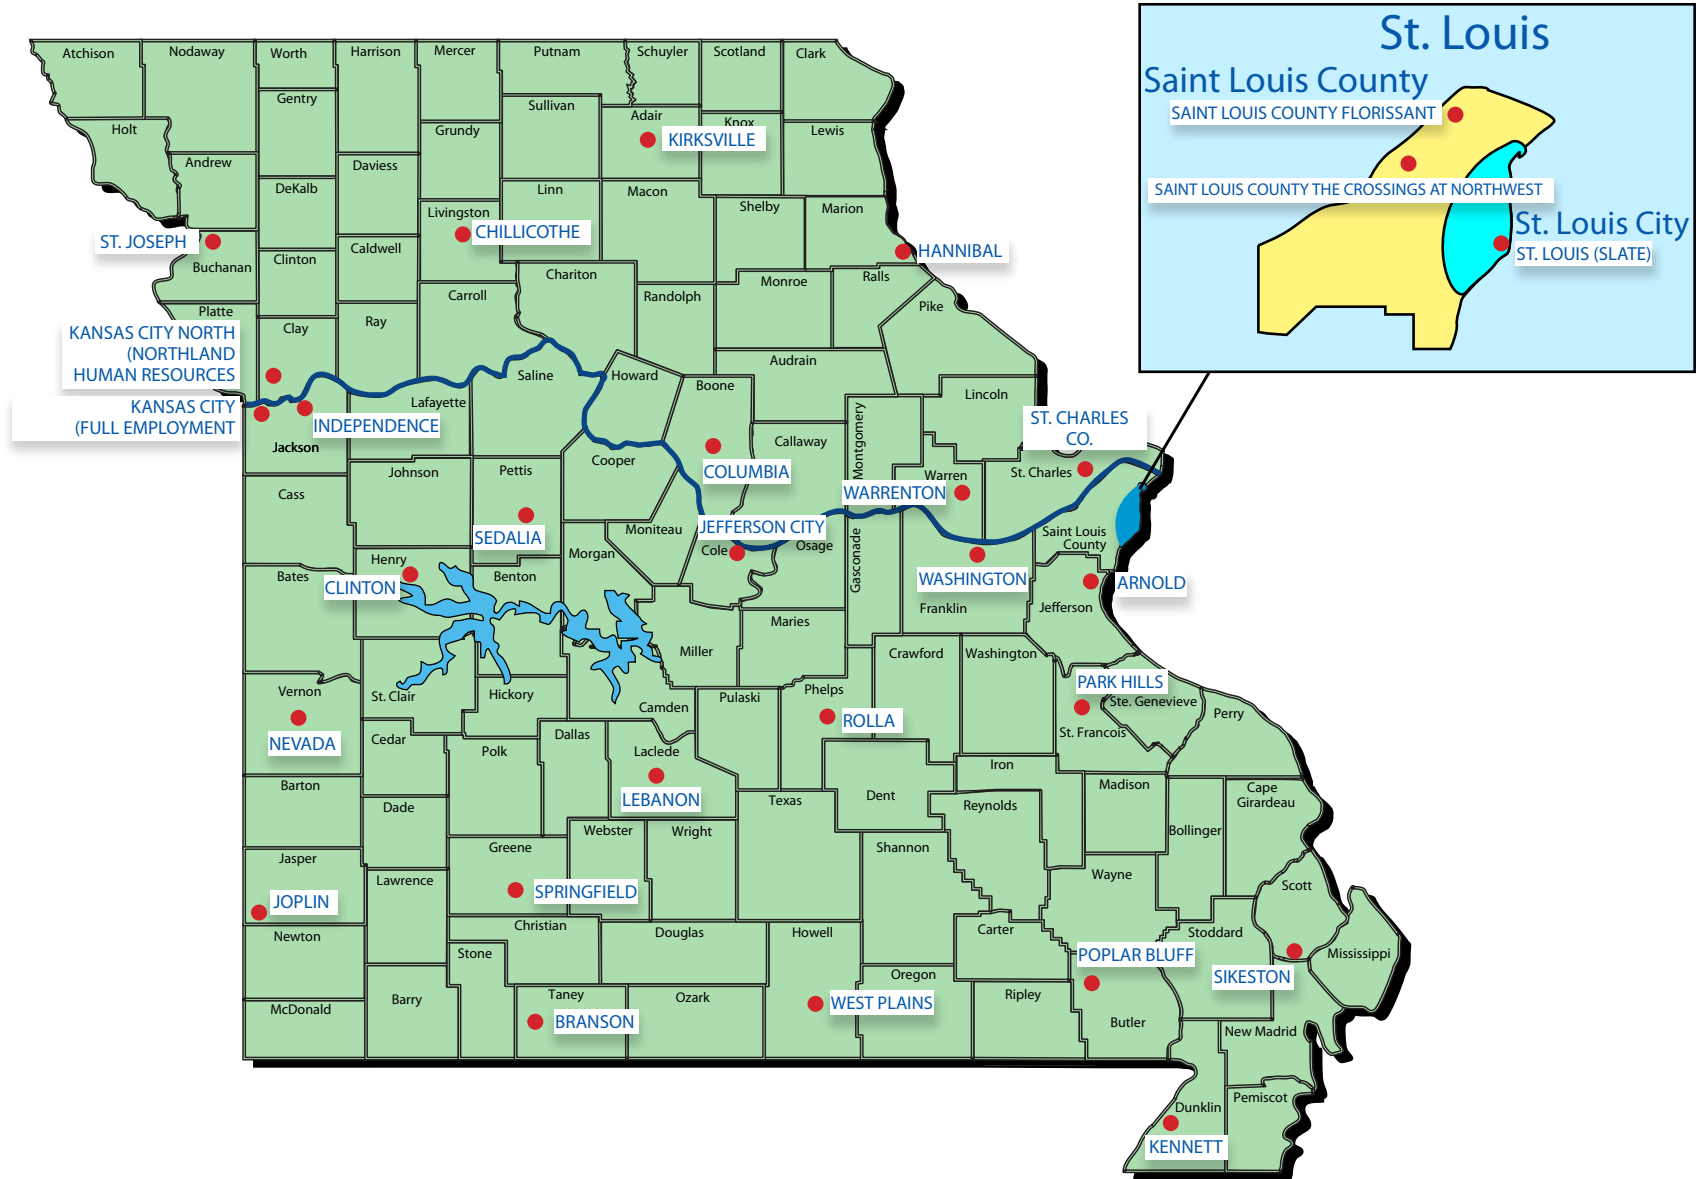

Full-service, One-Stop Missouri Job Centers

Missouri Office of Workforce Development
Business Contacts on reverse

You can call 1-888-728-JOBS (5627).
It will ring at your nearest Job Center.

Business Contact Name	Missouri Job Center Name	Address	Region	Phone
Call	Arnold	3675 West Outer Road, Suite 102, Arnold, MO 63010-5231	Jefferson/Franklin Consortium	(636) 865-6060
Larry Lovig	Branson	2720 Shepherd of the Hills Expwy, Suite B, Branson, MO 65616-7828	Ozark Region	(417) 334-4156
Call	Chillicothe	601 West Mohawk Road, Chillicothe, MO 64601-3919	Northwest Region	(660) -646-0671
Call	Clinton	117 W. Franklin Street, Clinton, MO 64735	West Central Region	(660) 885-5541
Michael Rettke	Columbia	101 Park De Ville Dr., Ste E, Columbia, MO 65203	Central Region	(573) 441-6352
Rohina Behrmann	FEC Richmond	1740 Paseo, Kansas City, MO 64108	Kansas City & Vicinity	(816) 471-2330
Rita Brown	Hannibal	203 North Sixth Street, Hannibal, MO 63401-3412	Northeast Region	(573) 248-2520
Rohina Behrmann	Independence	15301 East 23rd Street South, Independence, MO 64055-1698	East Jackson County	(816) 471-2330
Call	Jefferson City	1716 Four Seasons Drive, Suite 101, Jefferson City, MO 65101-1815	Central Region	(573) 526-3147
Starla Payton	Joplin	420 Grand Avenue, Joplin, MO 64801	Southwest Region	(417) 206-1717
Rohina Behrmann	Kansas City - Full Employment Council (Paseo)	1740 Paseo, Kansas City, MO 64108	Kansas City & Vicinity	(816) 471-2330
Rohina Behrmann	Kansas City - Northland Human Resource Center	3100 NE 83rd Street, Suite 2100, Kansas City, MO 64119-4465	Kansas City & Vicinity	(816) 471-2330
June O'Dell	Kennett	1100 South By-Pass, Suite 2, Kennett, MO 63857-3738	Southeast Region	(573) 334-0990
Belinda Ames	Kirksville	2105 East Normal, Kirksville, MO 63501-3322	Northeast Region	(660) 785-2400
Lisa Mizer	Lebanon	2639 S. Jefferson Avenue, Suite 1, Lebanon, MO 65536-5205	Central Region	(417) 532-6146
Starla Payton	Monett Limited	100 South Maple Street, Monett, Missouri 65708	Southwest Region	(417) 206-1717
Logan Friar	Nevada	621 East Highland Avenue, Suite 3, Nevada, MO 64772-1022	West Central Region	(417) 448-1177
June O'Dell	Park Hills	403 Parkway Drive, Suite A, Park Hills, MO 63601	Southeast Region	(573) 334-0990
John Dunivan	Poplar Bluff	1903 Northwood Drive, Suite 2, Poplar Bluff, MO 63901-2425	South Central Region	(573) 778-5065
Trish Rogers	Rolla	706 South Bishop, Suite A & B, Rolla, MO 65401	Central Region	(573) 364-7030
Derek Collins	Saint Louis County - Florissant	4040 Seven Hills Drive, Suite 166, Florissant, MO 63033-6770	Saint Louis County	(314) 679-3300
Derek Collins	Saint Louis County - The Crossings at Northwest	715 Northwest Plaza, St. Ann, MO 63074	Saint Louis County	(314) 615-6010
Call	Sedalia	515 South Kentucky Street, Sedalia, MO 65301	West Central Region	(660) 530-5627
June O'Dell	Sikeston	202 South Kingshighway, Sikeston, MO 63801-2946	Southeast Region	(573) 334-0990
Dennis Wiggins	Springfield - South	2900 East Sunshine, Springfield, MO 65804	Ozark Region	(417) 841-3310
Cynthia Collins	Springfield - North	1443 North Robberson, Springfield, MO 65802	Ozark Region	(417) 874-2730
Lori Myers	St. Charles County	212 Turner Boulevard, Saint Peters, MO 63376-1079	St. Charles County	(636) 255-6060
Janice Spearman	St. Joseph	2202 Frederick Avenue, Saint Joseph, MO 64506	Northwest Region	(816) 387-2380
Brian Crues	St. Louis City - SLATE	1520 Market Street, Room 3050, St. Louis, MO 63103	St. Louis City	(314) 657-3546
Janet Hickey	Warrenton	111 Steinhagen Road, Warrenton, MO 63383-2103	Northeast Region	(636) 456-9467
Call	Washington	1108 Washington Square Shopping Center, Washington, MO 63090-5304	Jefferson/Franklin Consortium	(636) 583-9670
Teri Ebel	West Plains	3417 Division Drive, Suite 1, West Plains, MO 65775-5789	South Central	(417) 853-4418