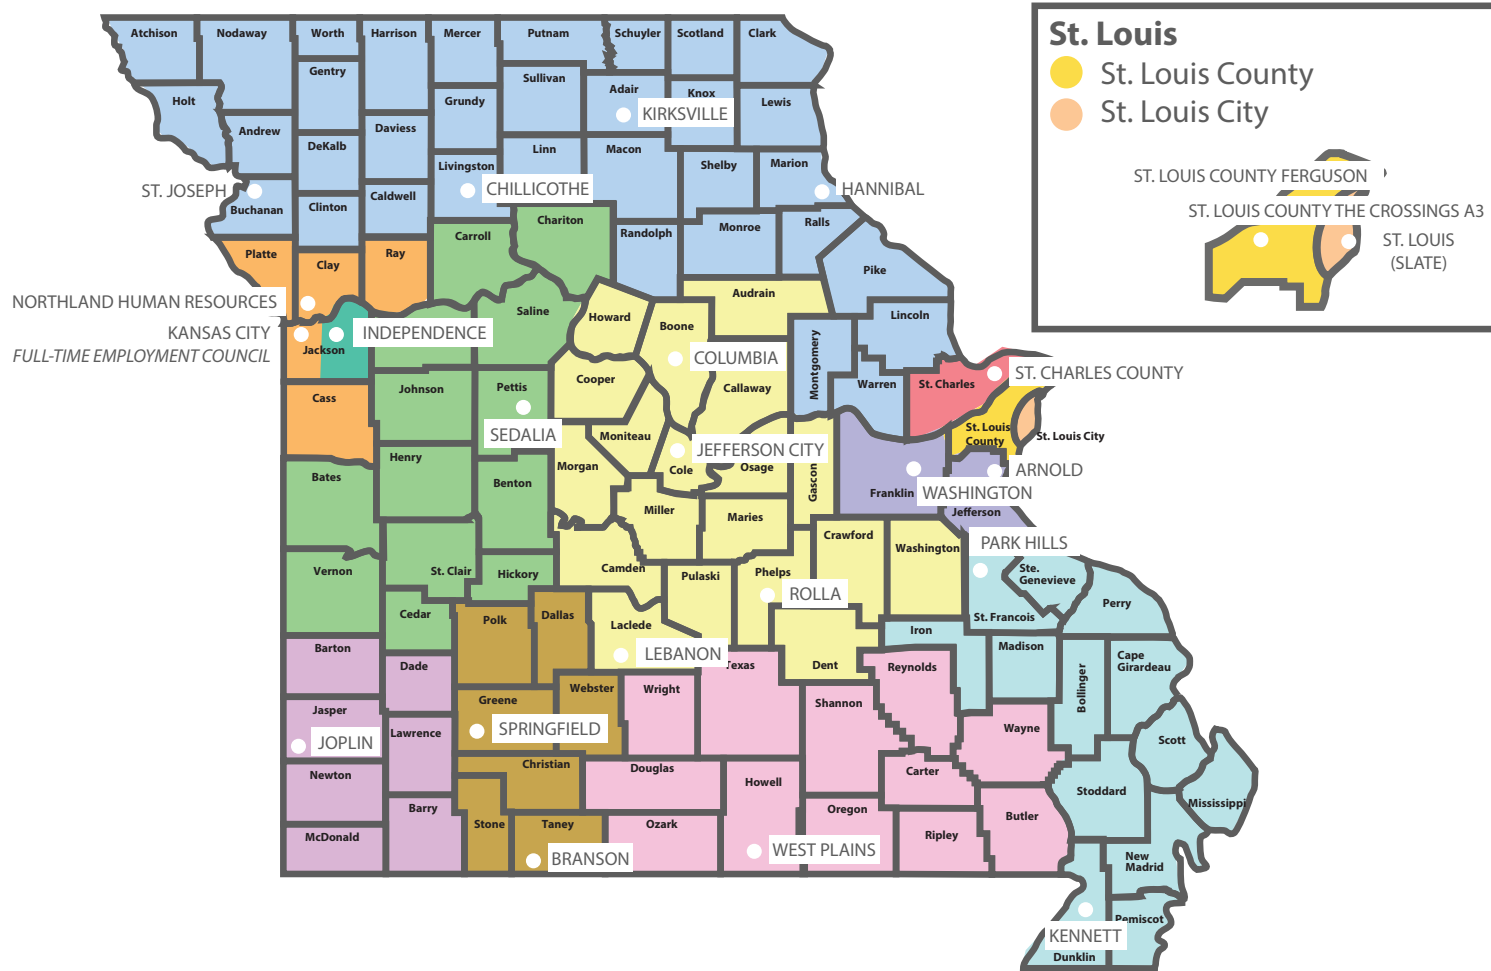

MISSOURI WORKFORCE DEVELOPMENT REGIONS AND JOB CENTERS

MISSOURI OFFICE OF WORKFORCE DEVELOPMENT

Missouri Office of Workforce Development Job Centers' address and phone on reverse

- North Region
- Kansas City Region
- East Jackson Region
- West Central Region
- Central Region
- Southwest Region
- Ozark Region
- South Central Region
- Southeast Region
- Jefferson/Franklin Cons.
- St. Charles Region
- St. Louis County
- St. Louis City

For additional information about Missouri Office of Workforce Development services, contact a Missouri Job Center near you. Locations and additional information are available at jobs.mo.gov or (888) 728-JOBS (5627). Missouri Department of Higher Education and Workforce Development is an equal opportunity employer/program. Auxiliary aids and services are available upon request to individuals with disabilities. Missouri Relay Services at 711.

- North Region
- Kansas City Region
- East Jackson Region
- West Central Region

- Central Region
- Southwest Region
- Ozark Region
- South Central Region

- Southeast Region
- Jefferson/Franklin Cons.
- St. Charles Region