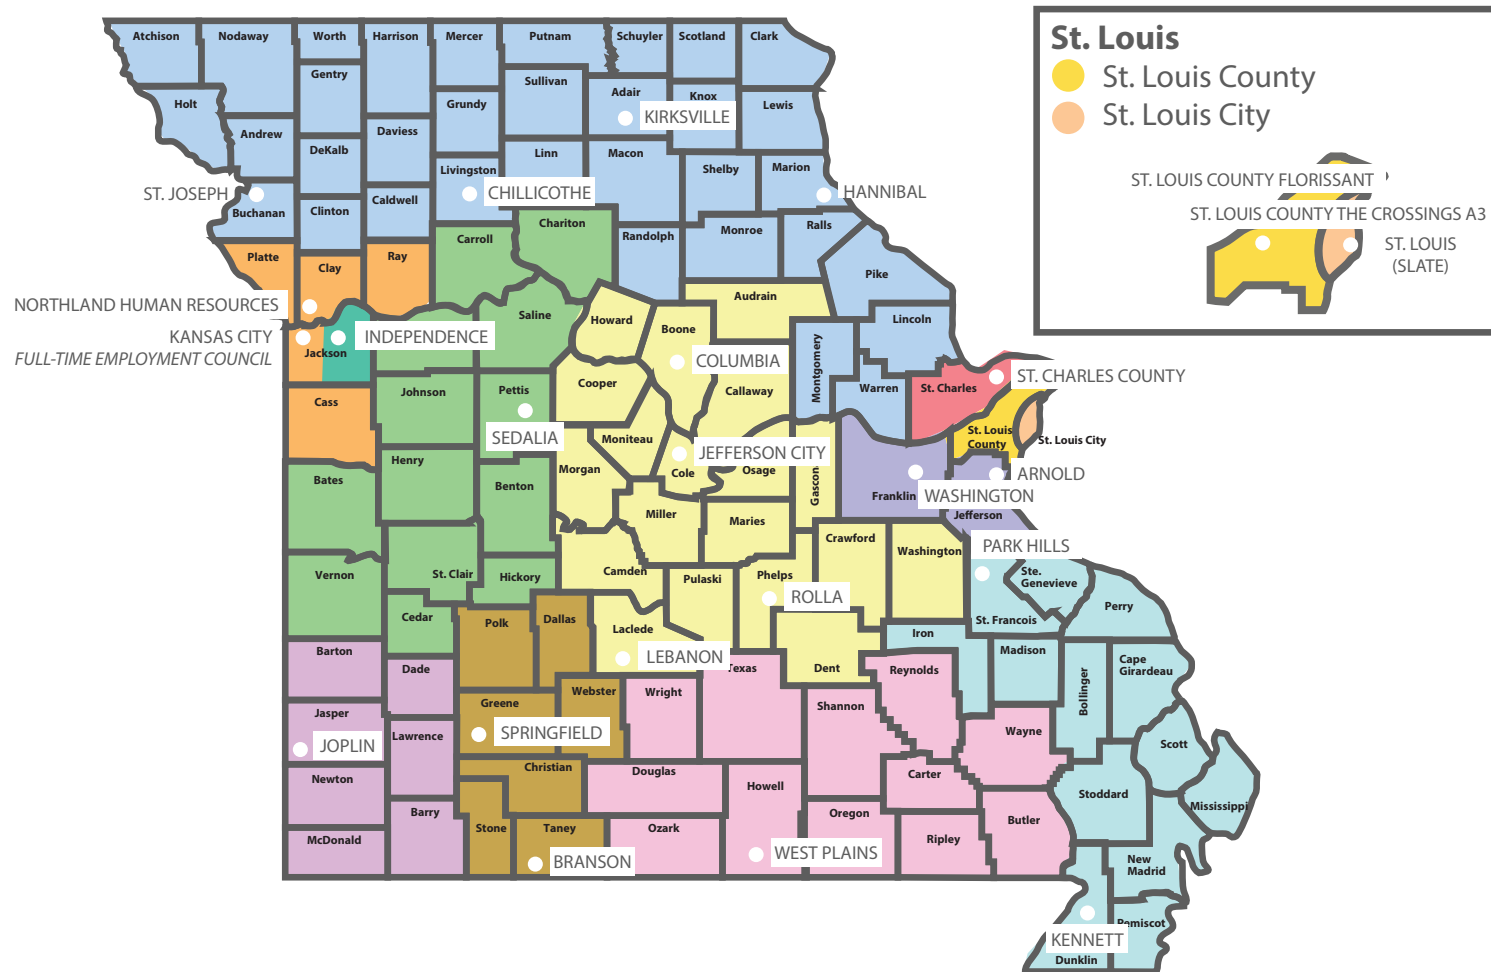

MISSOURI WORKFORCE DEVELOPMENT REGIONS AND JOB CENTERS

MISSOURI OFFICE OF WORKFORCE DEVELOPMENT

Missouri Office of Workforce Development Job Centers' address and phone on reverse

- North Region
- Kansas City Region
- East Jackson Region
- West Central Region
- Central Region
- Southwest Region
- Ozark Region
- South Central Region
- Southeast Region
- Jefferson/Franklin Cons.
- St. Charles Region
- St. Louis County
- St. Louis City

- North Region
- Kansas City Region
- East Jackson Region
- West Central Region

- Central Region
- Southwest Region
- Ozark Region
- South Central Region

- Southeast Region
- Jefferson/Franklin Cons.
- St. Charles Region