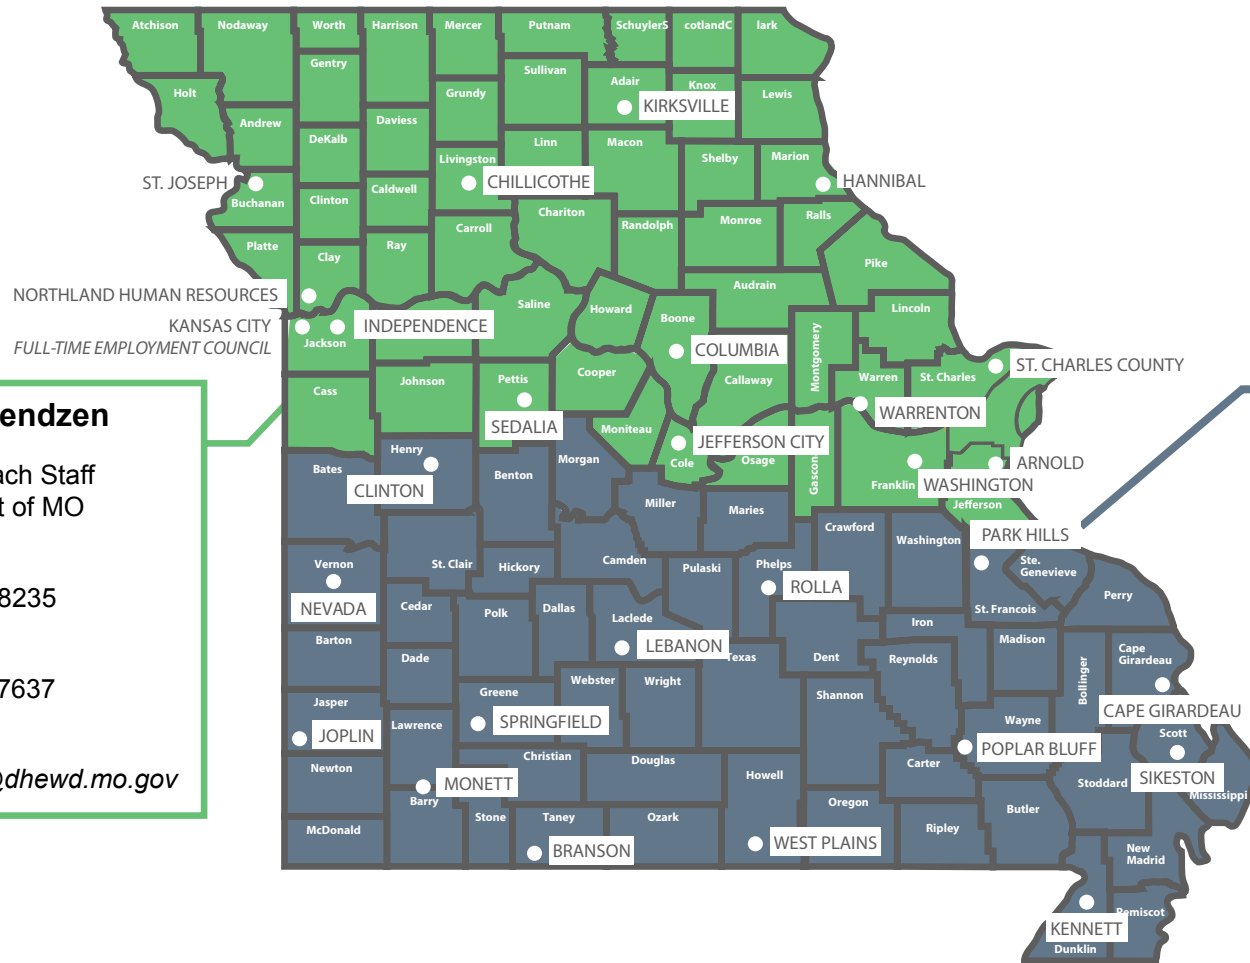

MISSOURI WORKFORCE DEVELOPMENT REGIONS AND JOB CENTERS

MISSOURI OFFICE OF WORKFORCE DEVELOPMENT

Michael Berendzen
 MSFW Outreach Staff
 Northern Part of MO

Office
 (573)-526-8235

Cell
 (573) 616-7637

Email:
michael.berendzen@dhewd.mo.gov