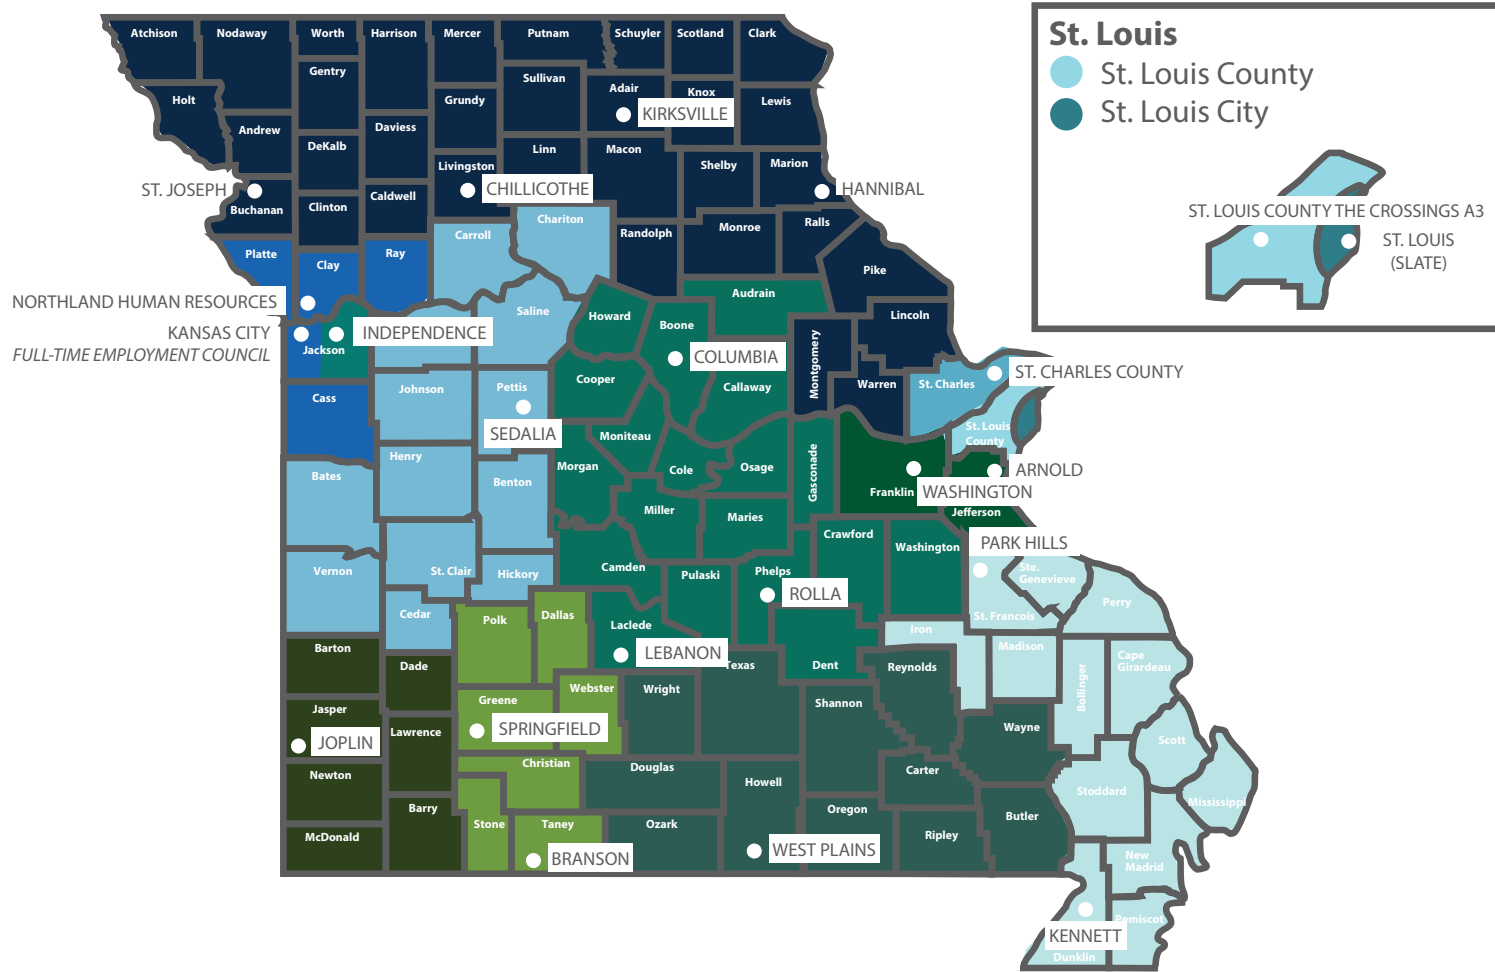

MISSOURI WORKFORCE DEVELOPMENT REGIONS AND JOB CENTERS

MISSOURI OFFICE OF WORKFORCE DEVELOPMENT

- North Region
- Kansas City Region
- East Jackson Region
- West Central Region
- Central Region
- Southwest Region
- Ozark Region
- South Central Region
- Southeast Region
- Jefferson/Franklin Cons.
- St. Charles Region
- St. Louis County
- St. Louis City

For additional information about Missouri Office of Workforce Development services, contact a Missouri Job Center near you. Locations and additional information are available at jobs.mo.gov or (888) 728-JOBS (5627). Missouri Department of Higher Education and Workforce Development is an equal opportunity employer/program. Auxiliary aids and services are available upon request to individuals with disabilities. Missouri Relay Services at 711.