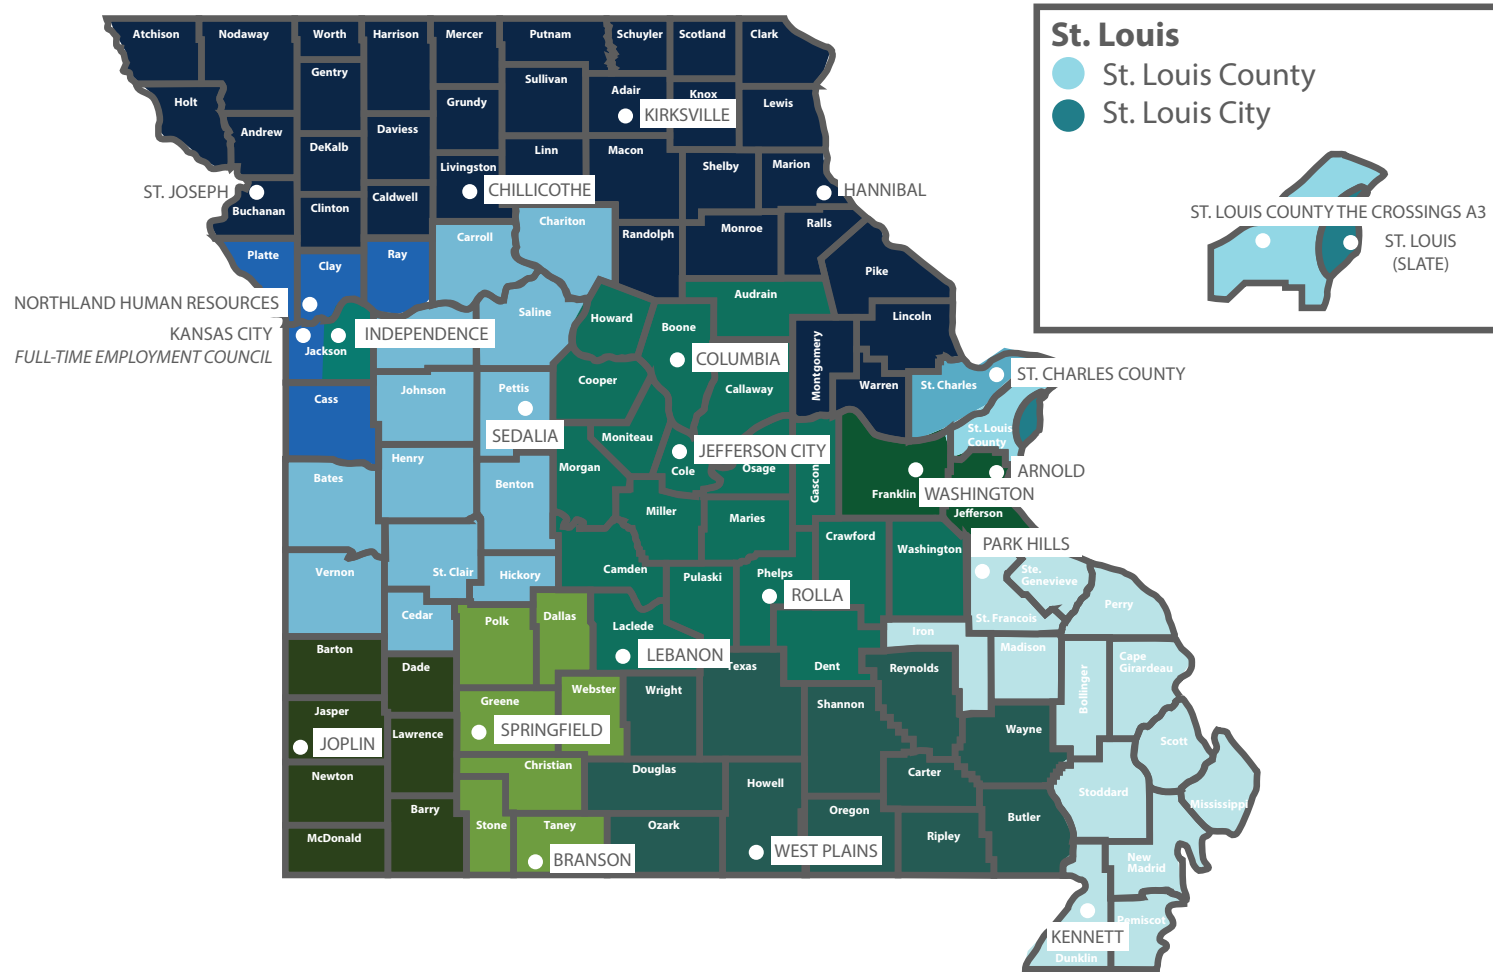

# MISSOURI WORKFORCE DEVELOPMENT REGIONS AND JOB CENTERS

## MISSOURI OFFICE OF WORKFORCE DEVELOPMENT

- North Region
- Kansas City Region
- East Jackson Region
- West Central Region

- Central Region
- Southwest Region
- Ozark Region
- South Central Region

- Southeast Region
- Jefferson/Franklin Cons.
- St. Charles Region