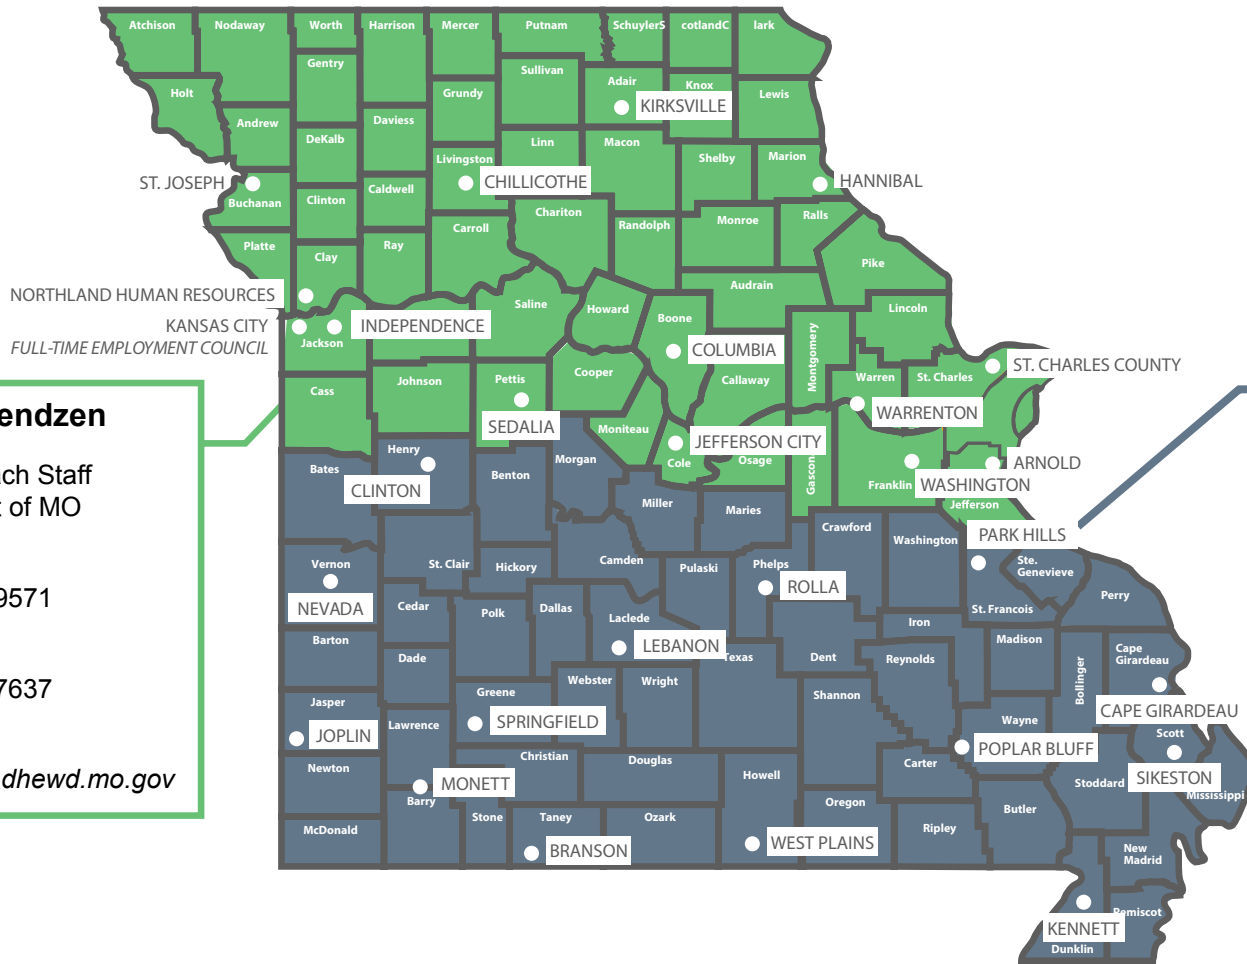

MISSOURI WORKFORCE DEVELOPMENT REGIONS AND JOB CENTERS

MISSOURI OFFICE OF WORKFORCE DEVELOPMENT

Michael Berendzen
 MSFW Outreach Staff
 Northern Part of MO

Office
 (573) 751-9571

Cell
 (573) 616-7637

Email:
michael.berendzen@dhewd.mo.gov