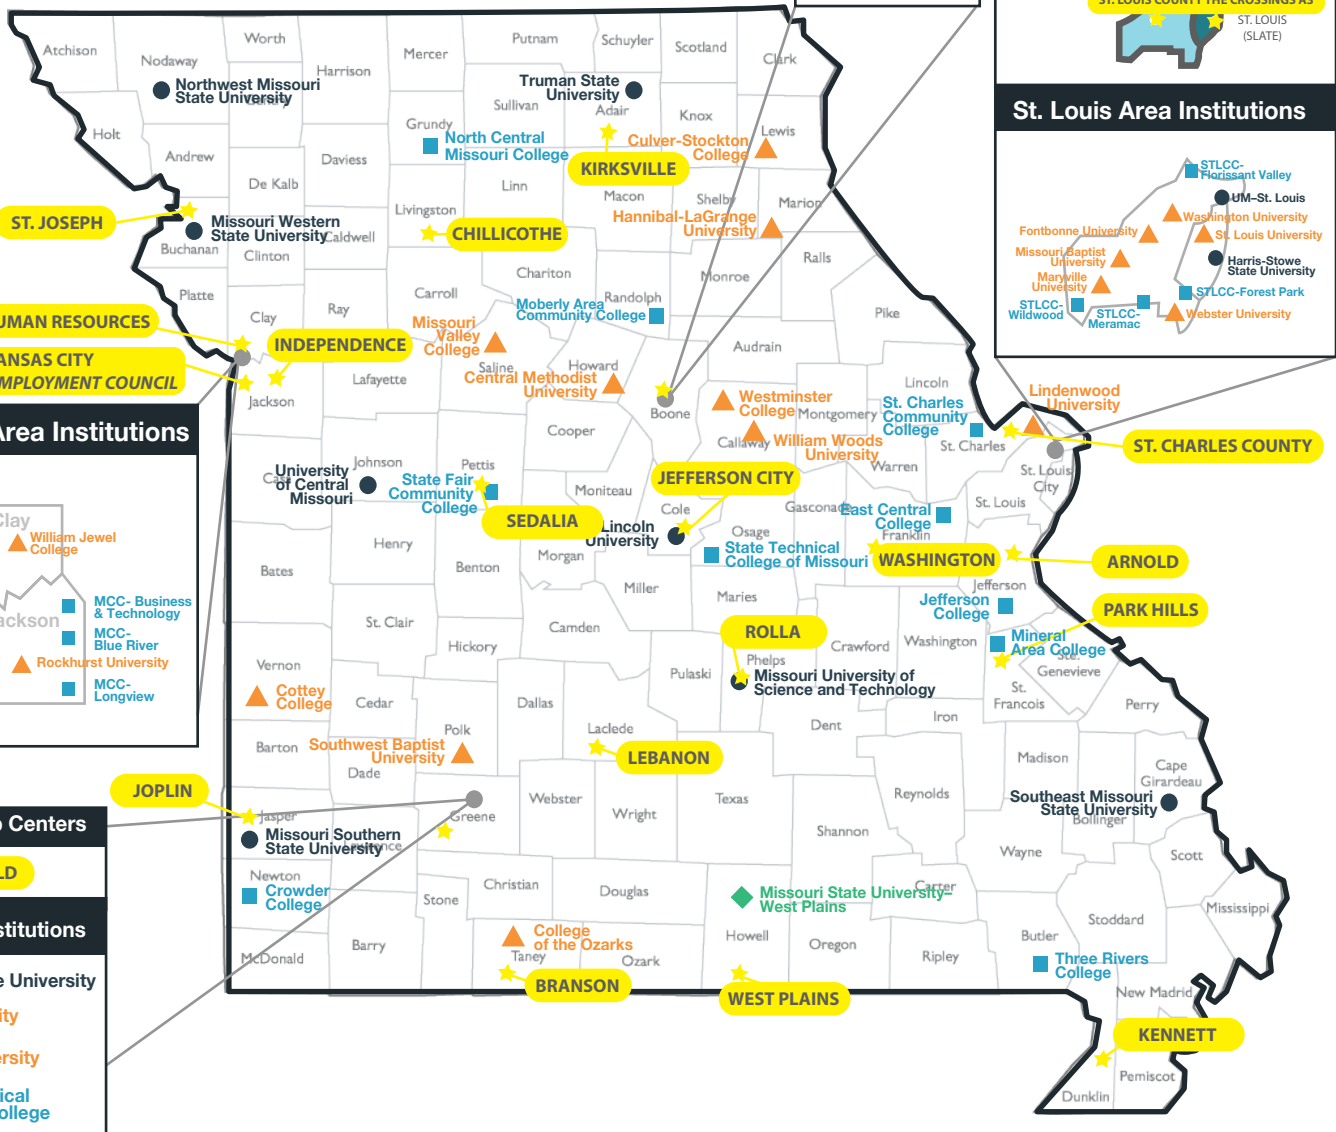

JOB CENTERS

COLUMBIA

Columbia Institutions

● UM-Columbia

▲ Columbia College

▲ Stephens College

St. Louis Area Job Centers

● St. Louis County

● St. Louis City

ST. LOUIS COUNTY FLORISSANT

ST. LOUIS COUNTY THE CROSSINGS A3

ST. LOUIS (SLATE)

St. Louis Area Institutions

Kansas City Area Institutions

Springfield Job Centers

SPRINGFIELD

Springfield Institutions

● Missouri State University

▲ Drury University

▲ Evangel University

■ Ozarks Technical Community College

For additional information about Missouri Office of Workforce Development services, contact a Missouri Job Center near you. Locations and additional information are available at jobs.mo.gov or (888) 728-JOBS (5627). Missouri Department of Higher Education and Workforce Development is an equal opportunity employer/program. Auxiliary aids and services are available upon request to individuals with disabilities. Missouri Relay Services at 711.

MISSOURI JOB CENTER REGIONS MAP

- North Region
- Kansas City Region
- East Jackson Region
- West Central Region
- Central Region
- Southwest Region
- Ozark Region
- South Central Region
- Southeast Region
- Jefferson/Franklin Cons.
- St. Charles Region
- St. Louis County
- St. Louis City