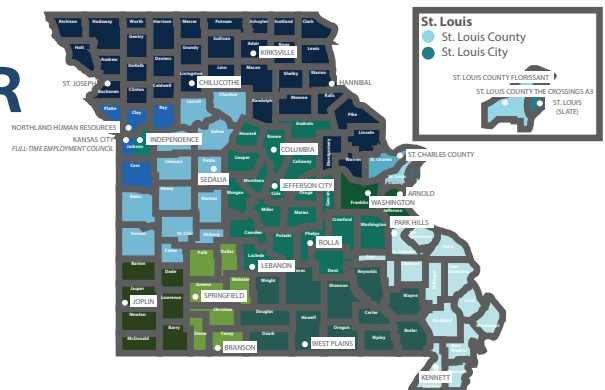

● St. Louis City

ST. LOUIS COUNTY FLORISSANT

ST. LOUIS COUNTY THE CROSSINGS A3

ST. LOUIS (SLATE)

St. Louis Area Institutions

Kansas City Area Institutions

Springfield Job Centers

SPRINGFIELD

Springfield Institutions

● Missouri State University

▲ Drury University

▲ Evangel University

■ Ozarks Technical Community College

For additional information about Missouri Office of Workforce Development services, contact a Missouri Job Center near you. Locations and additional information are available at jobs.mo.gov or (888) 728-JOBS (5627). Missouri Department of Higher Education and Workforce Development is an equal opportunity employer/program. Auxiliary aids and services are available upon request to individuals with disabilities. Missouri Relay Services at 711.

MISSOURI JOB CENTER REGIONS MAP

- North Region
- Kansas City Region
- East Jackson Region
- West Central Region
- Central Region
- Southwest Region
- Ozark Region
- South Central Region
- Southeast Region
- Jefferson/Franklin Cons.
- St. Charles Region
- St. Louis County
- St. Louis City