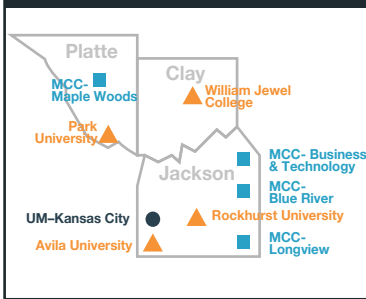

JOB CENTERS

COLUMBIA

Columbia Institutions

● UM-Columbia

▲ Columbia College

▲ Stephens College

St. Louis Area Job Centers

● St. Louis County

● St. Louis City

ST. LOUIS COUNTY FLORISSANT

ST. LOUIS COUNTY THE CROSSINGS A3

ST. LOUIS (SLATE)

St. Louis Area Institutions

Kansas City Area Institutions

Springfield Job Centers

SPRINGFIELD

Springfield Institutions

● Missouri State University

▲ Drury University

▲ Evangel University

■ Ozarks Technical Community College

For additional information about Missouri Office of Workforce Development services, contact a Missouri Job Center near you. Locations and additional information are available at jobs.mo.gov or (888) 728-JOBS (5627). Missouri Department of Higher Education and Workforce Development is an equal opportunity employer/program. Auxiliary aids and services are available upon request to individuals with disabilities. Missouri Relay Services at 711.

MISSOURI JOB CENTER REGIONS MAP

- North Region
- Kansas City Region
- East Jackson Region
- West Central Region
- Central Region
- Southwest Region
- Ozark Region
- South Central Region
- Southeast Region
- Jefferson/Franklin Cons.
- St. Charles Region
- St. Louis County
- St. Louis City