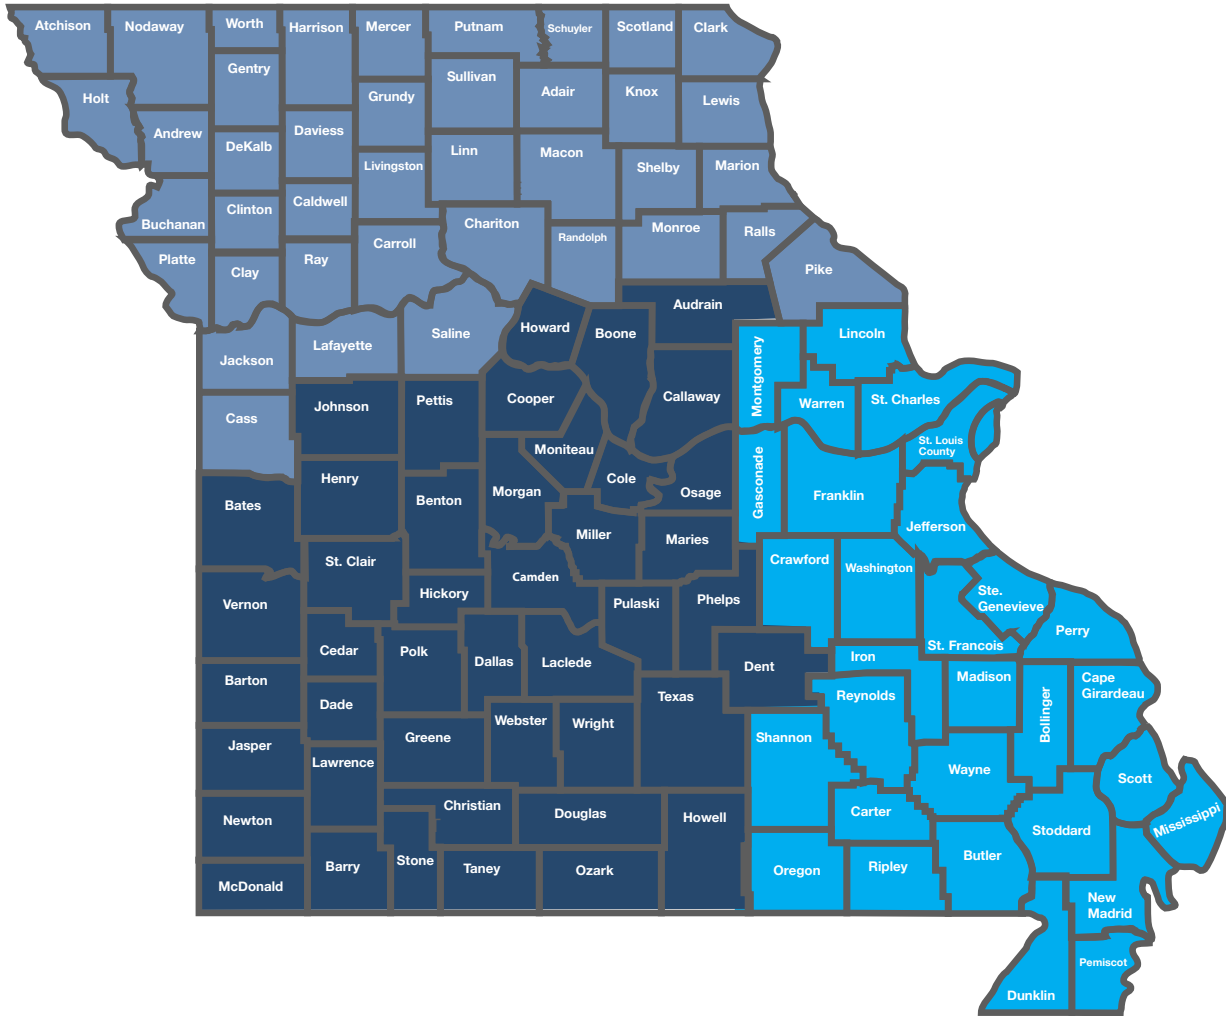

# COMMUNITY DEVELOPMENT SPECIALIST MAP

- **Kansas City / North Region**
- **Central / Southwest Region**
- **St. Louis / Southeast Region**

## REGIONAL CONTACT INFORMATION