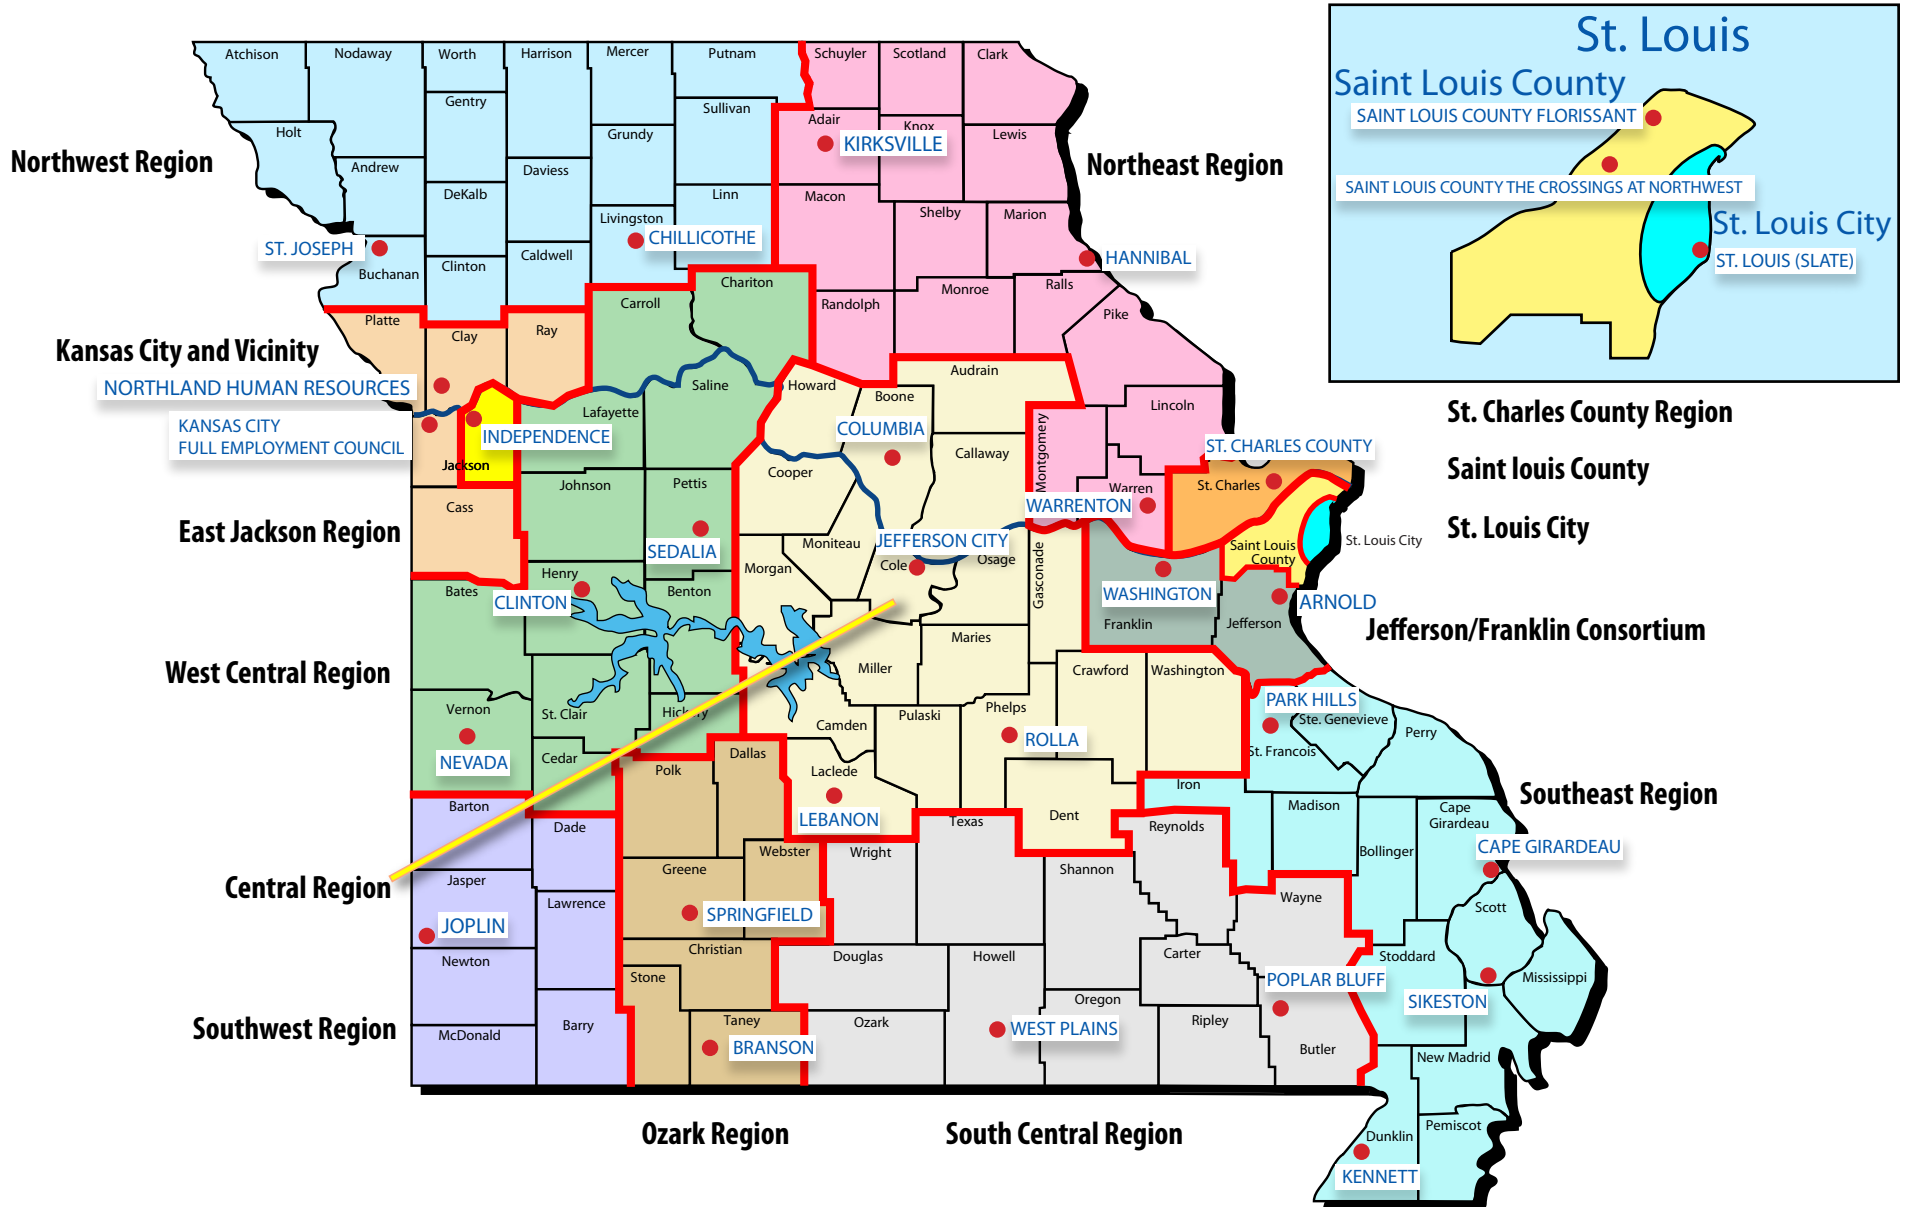

# Missouri Workforce Development Regions and Job Centers

Missouri Office of Workforce Development  
Local Workforce Development Board Directors and Chairs on reverse.

You can call 1-888-728-JOBS (5627).  
It will ring at your nearest Job Center.