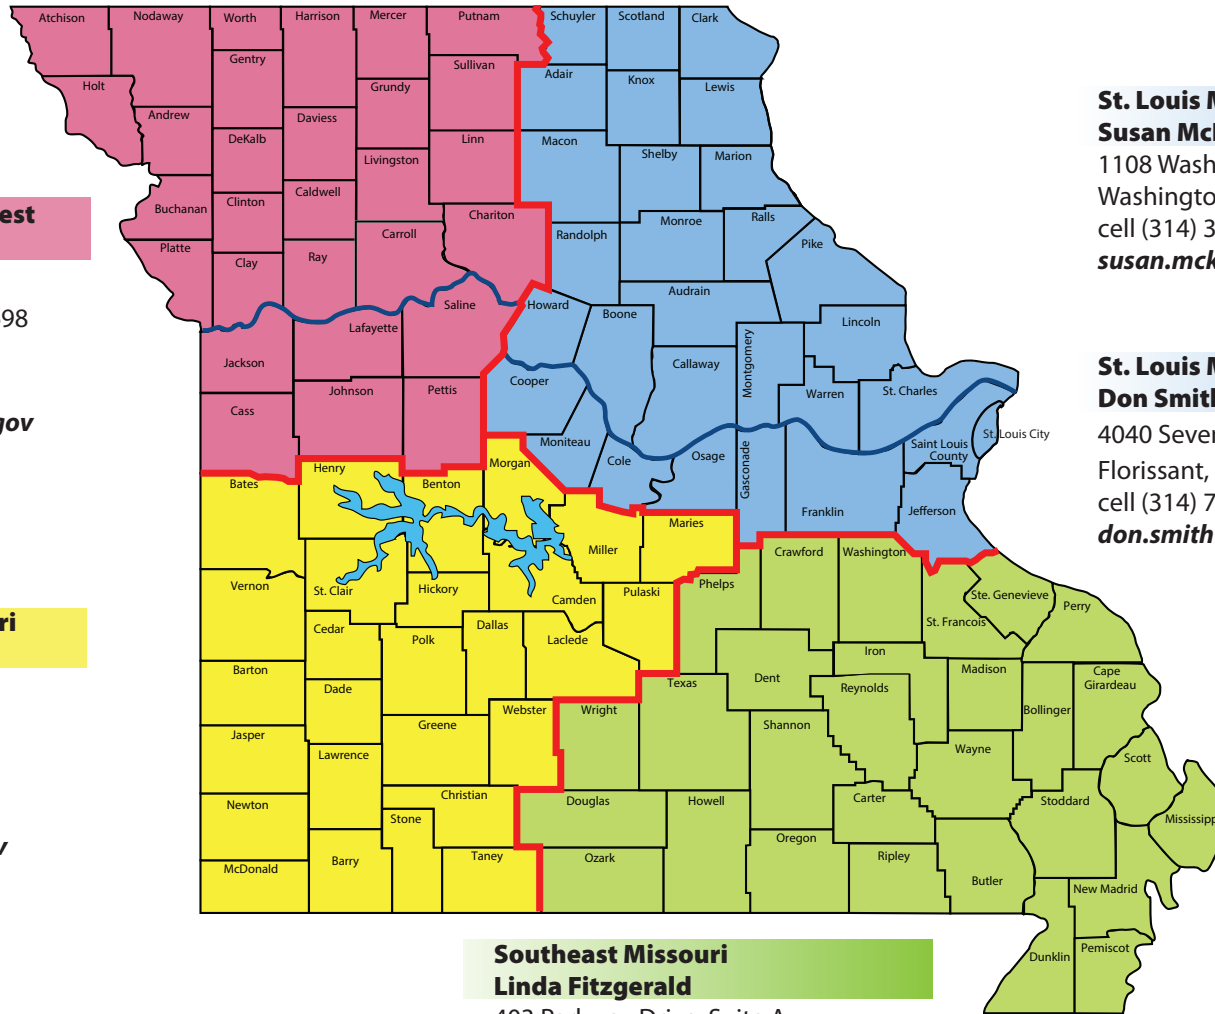

**Kansas City Metro/Northwest
Becky Wiederholt**

15301 East 23rd Street South
Independence, MO 64055-1698
(816) 521-5700 Ext. 3226
cell (636) 357-3833
becky.wiederholt@ded.mo.gov

**Southwest/Central Missouri
Lynn Wehmeier**

2639 S. Jefferson Avenue
Lebanon, MO 65536-5206
(417) 532-6146
cell (417) 689-5172
fax (417) 532-6013
lynn.wehmeier@ded.mo.gov

**St. Louis Metro/Northeast
Susan McKnight**

1108 Washington Square Shopping Center
Washington, MO 63090
cell (314) 326-1612
susan.mcknight@ded.mo.gov

**St. Louis Metro/Northeast
Don Smith**

4040 Seven Hills Drive, Suite 166
Florissant, MO 63033-6770
cell (314) 737-1325
don.smith@ded.mo.gov

**Southeast Missouri
Linda Fitzgerald**

403 Parkway Drive, Suite A
Park Hills, MO 63601
(573) 518-2646
cell (573) 664-9080
fax (573) 518-2439
linda.fitzgerald@ded.mo.gov