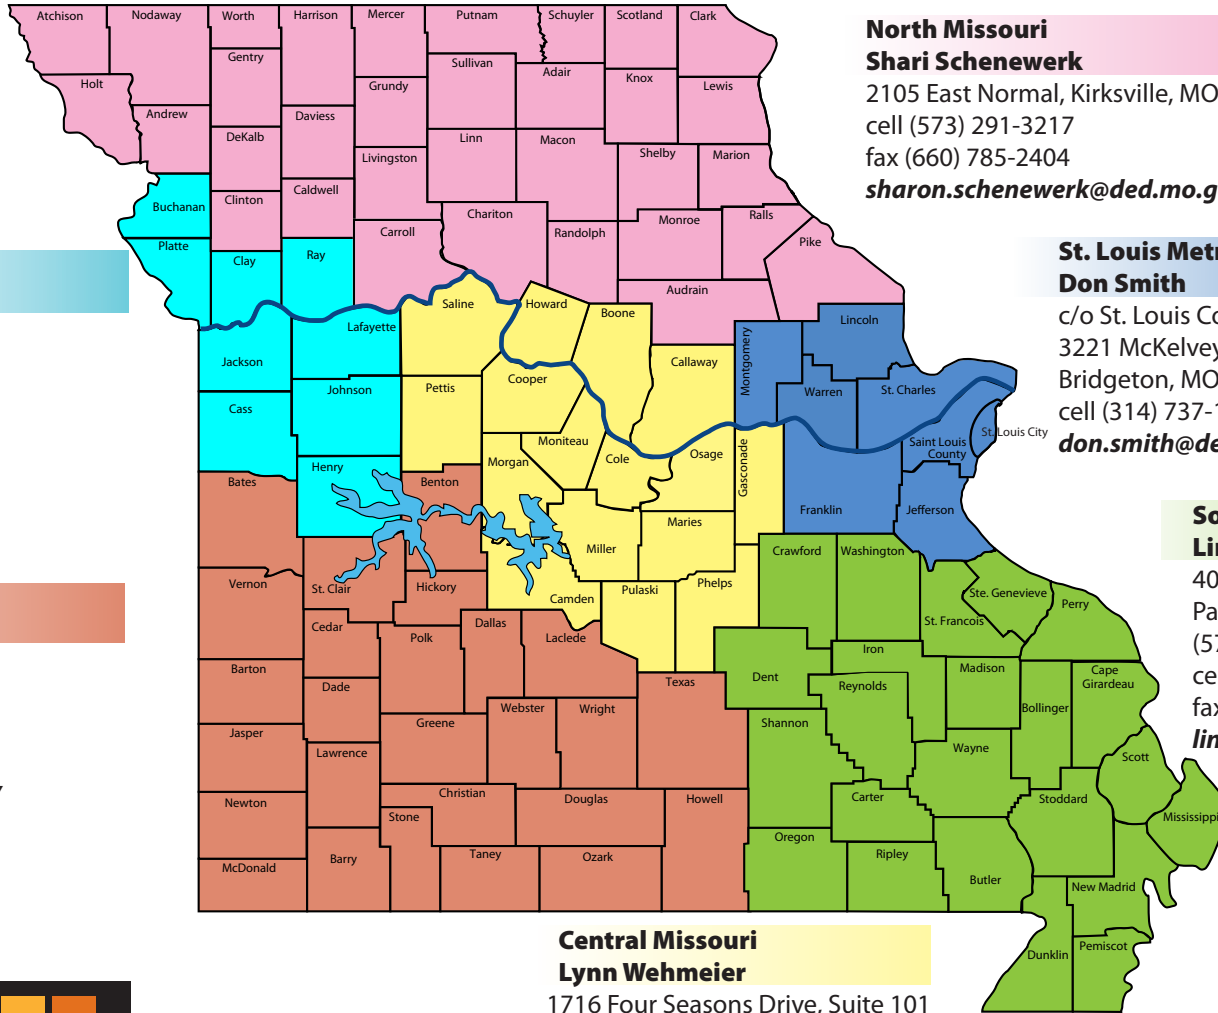

A proud partner of the americanjobcenter network®

Missouri Workforce Coordinators

Missouri Division of Workforce Development

A proud partner of the americanjobcenter network®

Kansas City Metro Sheila Williams

15301 East 23rd St. South
Independence, MO 64055
(816) 521-5700, ext. 3245
cell (636) 357-3833
sheila.williams@ded.mo.gov

Southwest Missouri Theresa Ballew

2900 East Sunshine
Springfield, MO 65802
(417) 887-4343
cell (417) 848-6173
theresa.ballew@ded.mo.gov