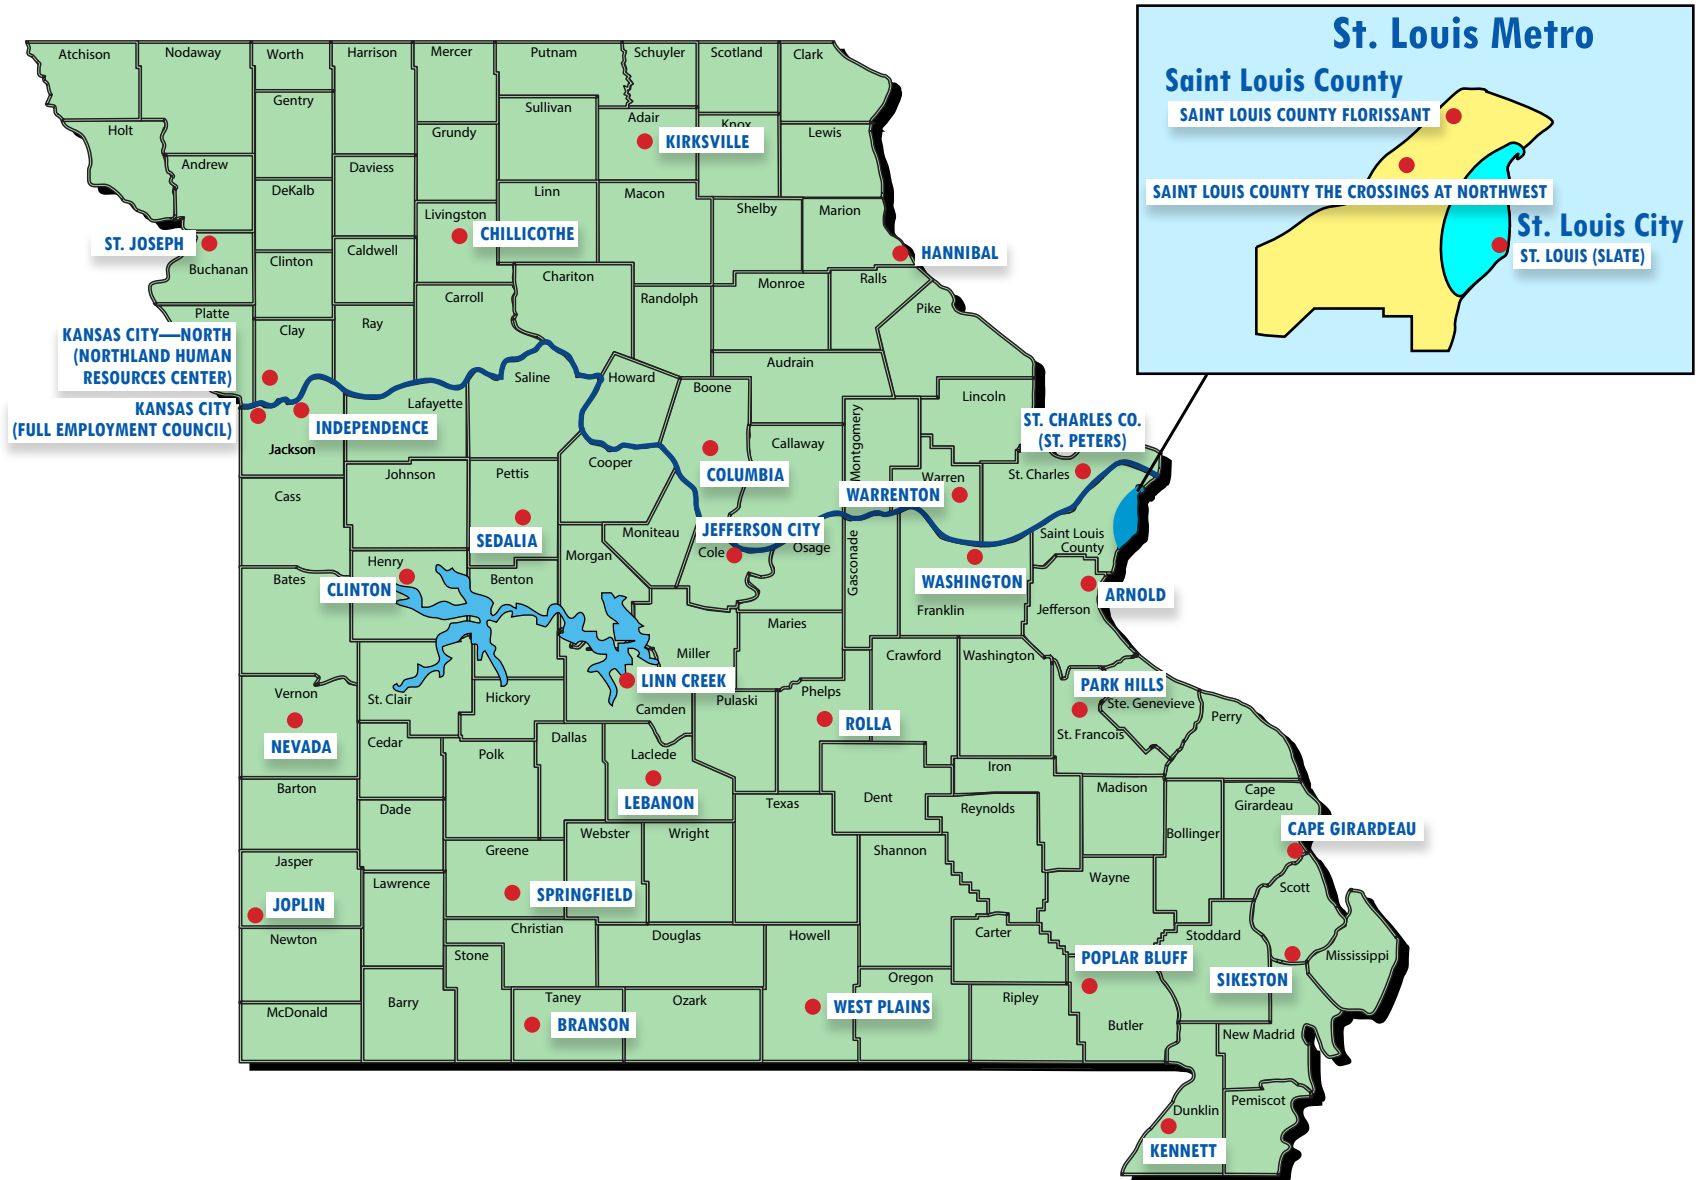

Full-service, One-Stop Missouri Job Centers

Missouri Division of Workforce Development
Job Centers' address and phone on reverse

You can call 1-888-728-JOBS (5627).
It will ring at your nearest Job Center.