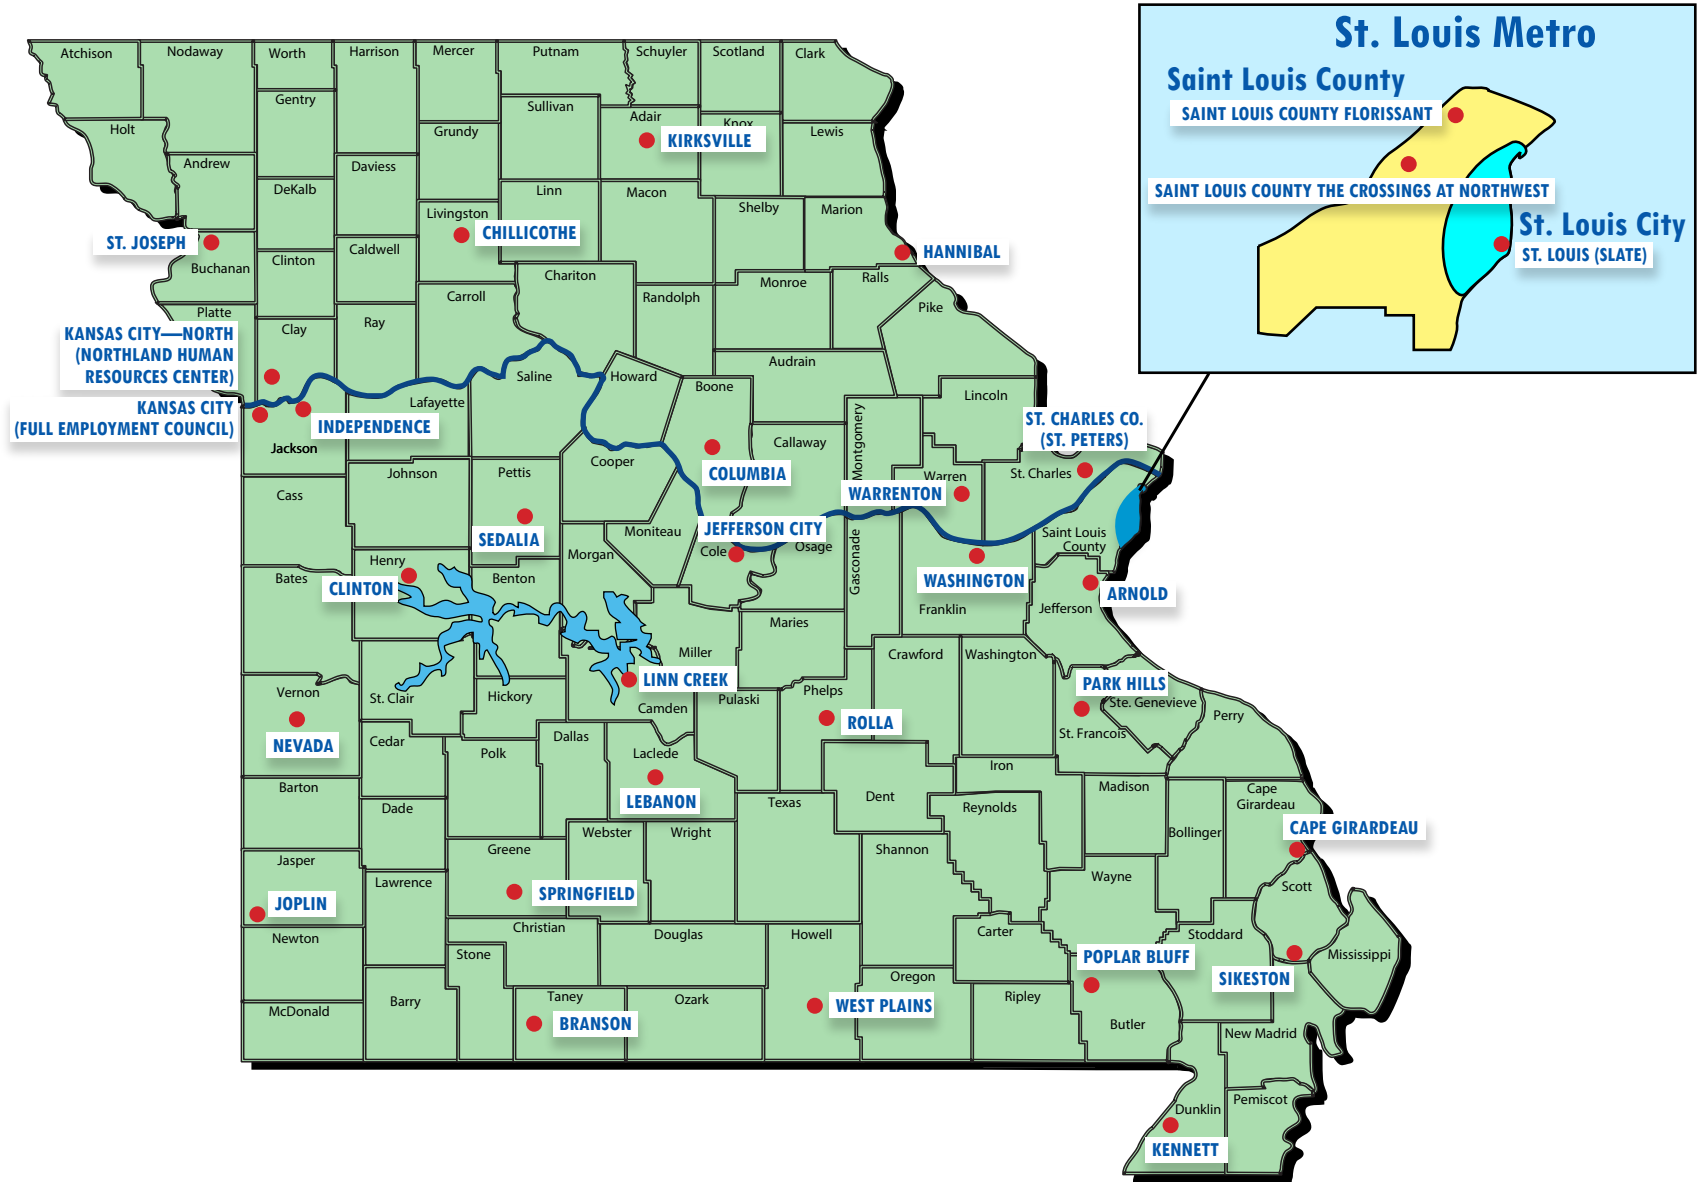

# Full-service, One-Stop Missouri Job Centers

Missouri Division of Workforce Development  
Job Centers' address and phone on reverse

You can call 1-888-728-JOBS (5627).  
It will ring at your nearest Job Center.