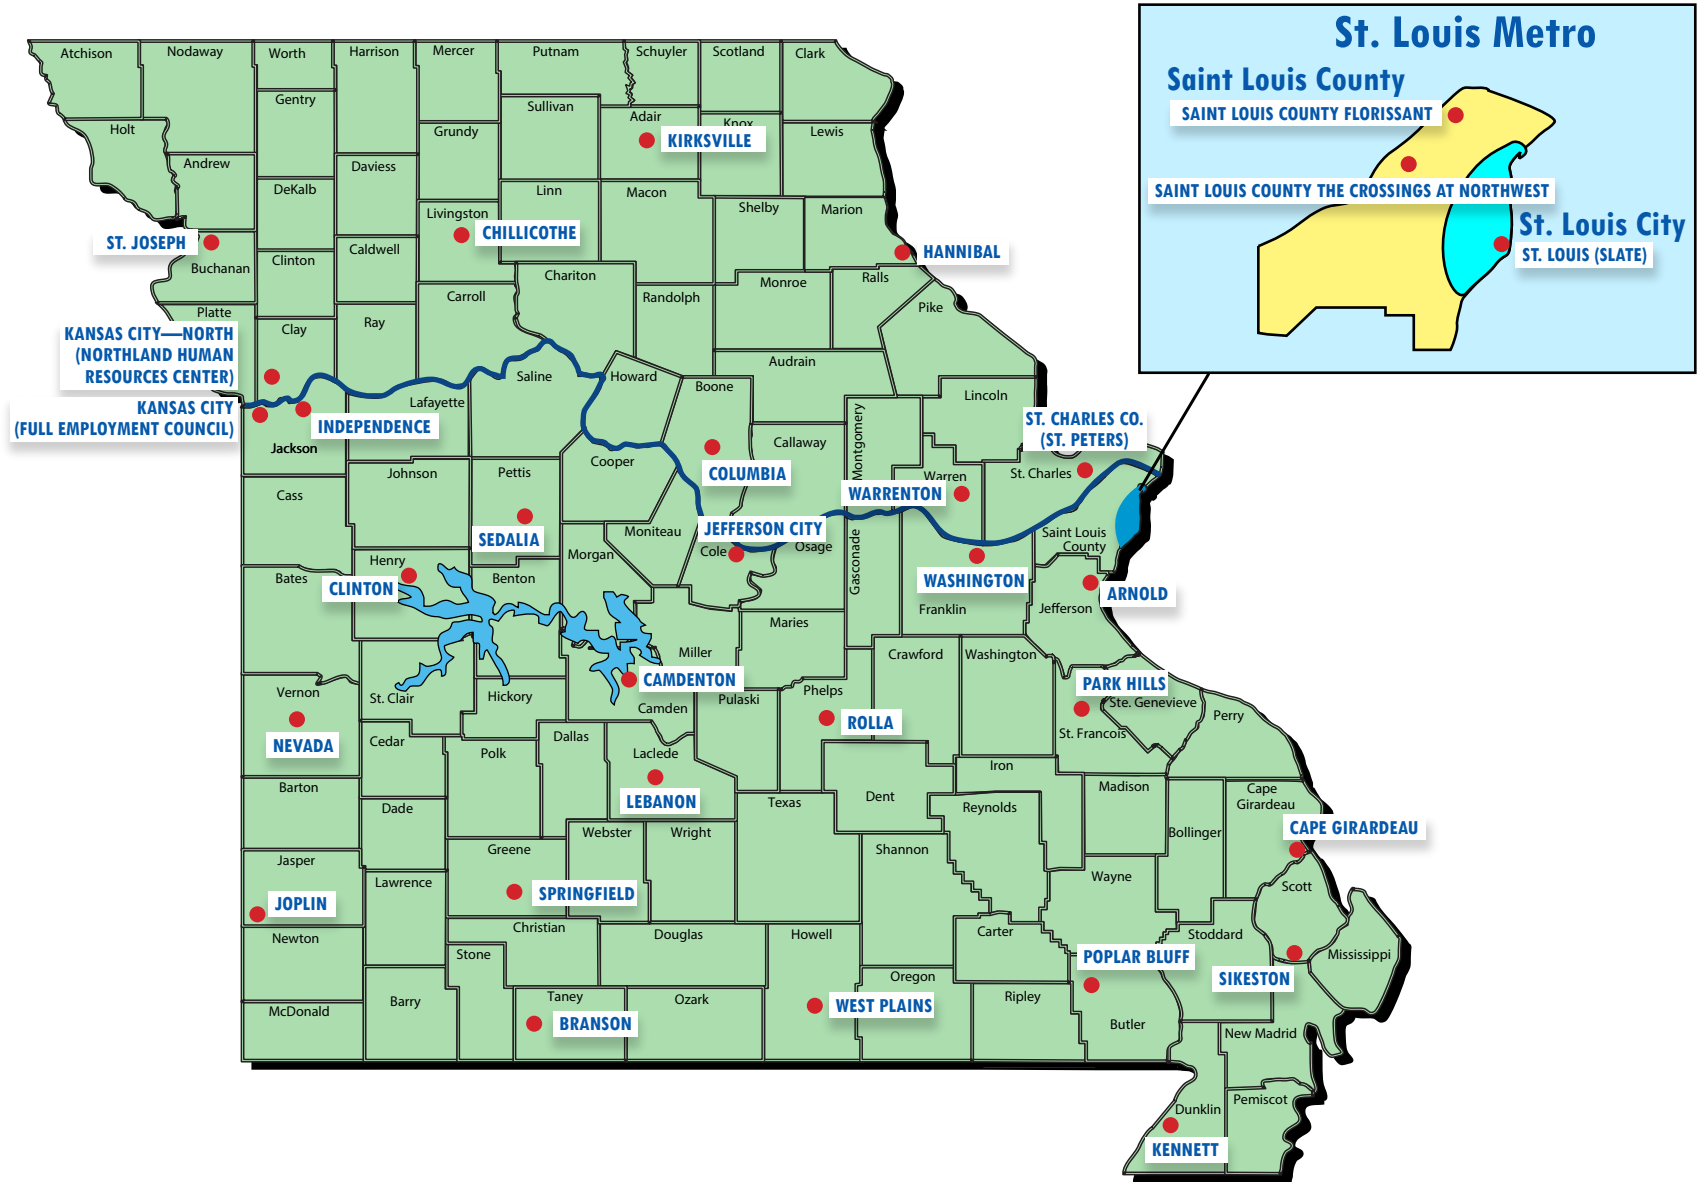

# Full-service, One-Stop Missouri Job Centers

Missouri Division of Workforce Development  
Job Centers' address and phone on reverse

You can call 1-888-728-JOBS (5627).  
It will ring at your nearest Job Center.