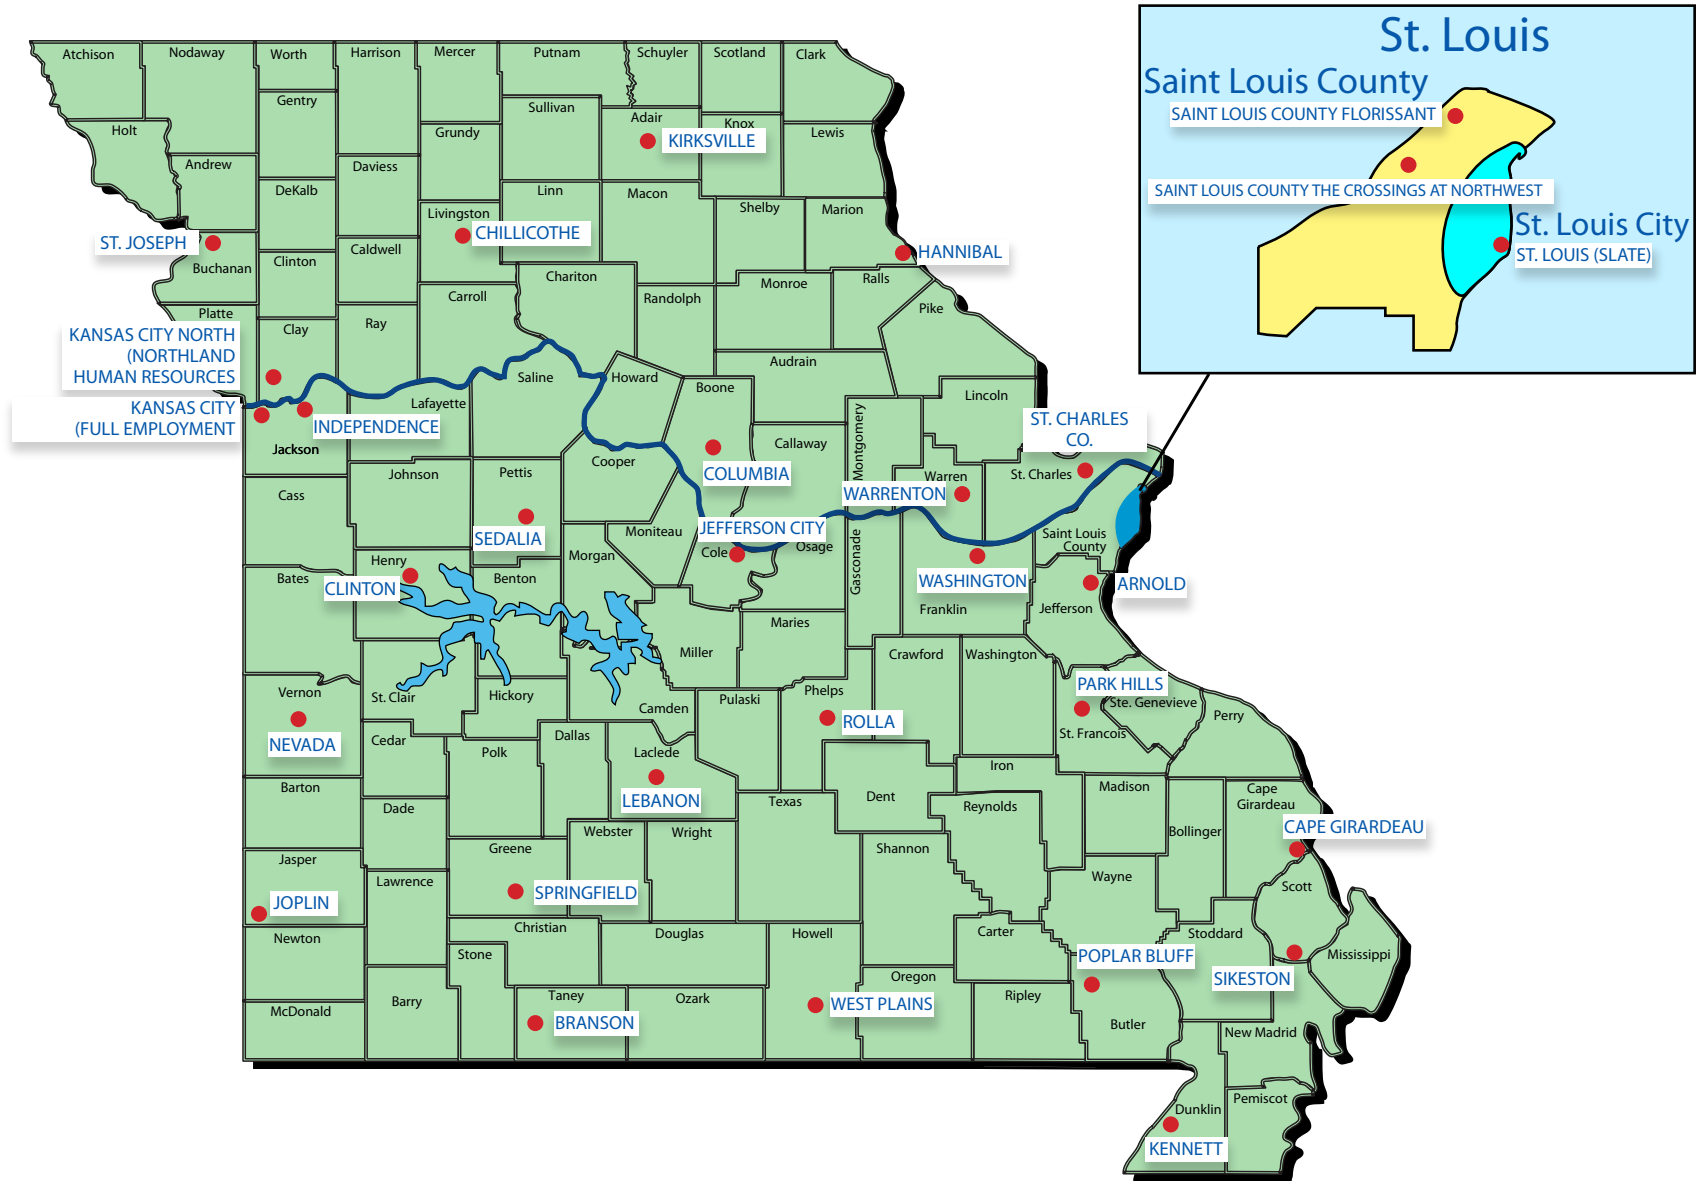

Full-service, One-Stop Missouri Job Centers

Missouri Division of Workforce Development
Job Centers' address and phone on reverse

**You can call 1-888-728-JOBS (5627).
It will ring at your nearest Job Center.**