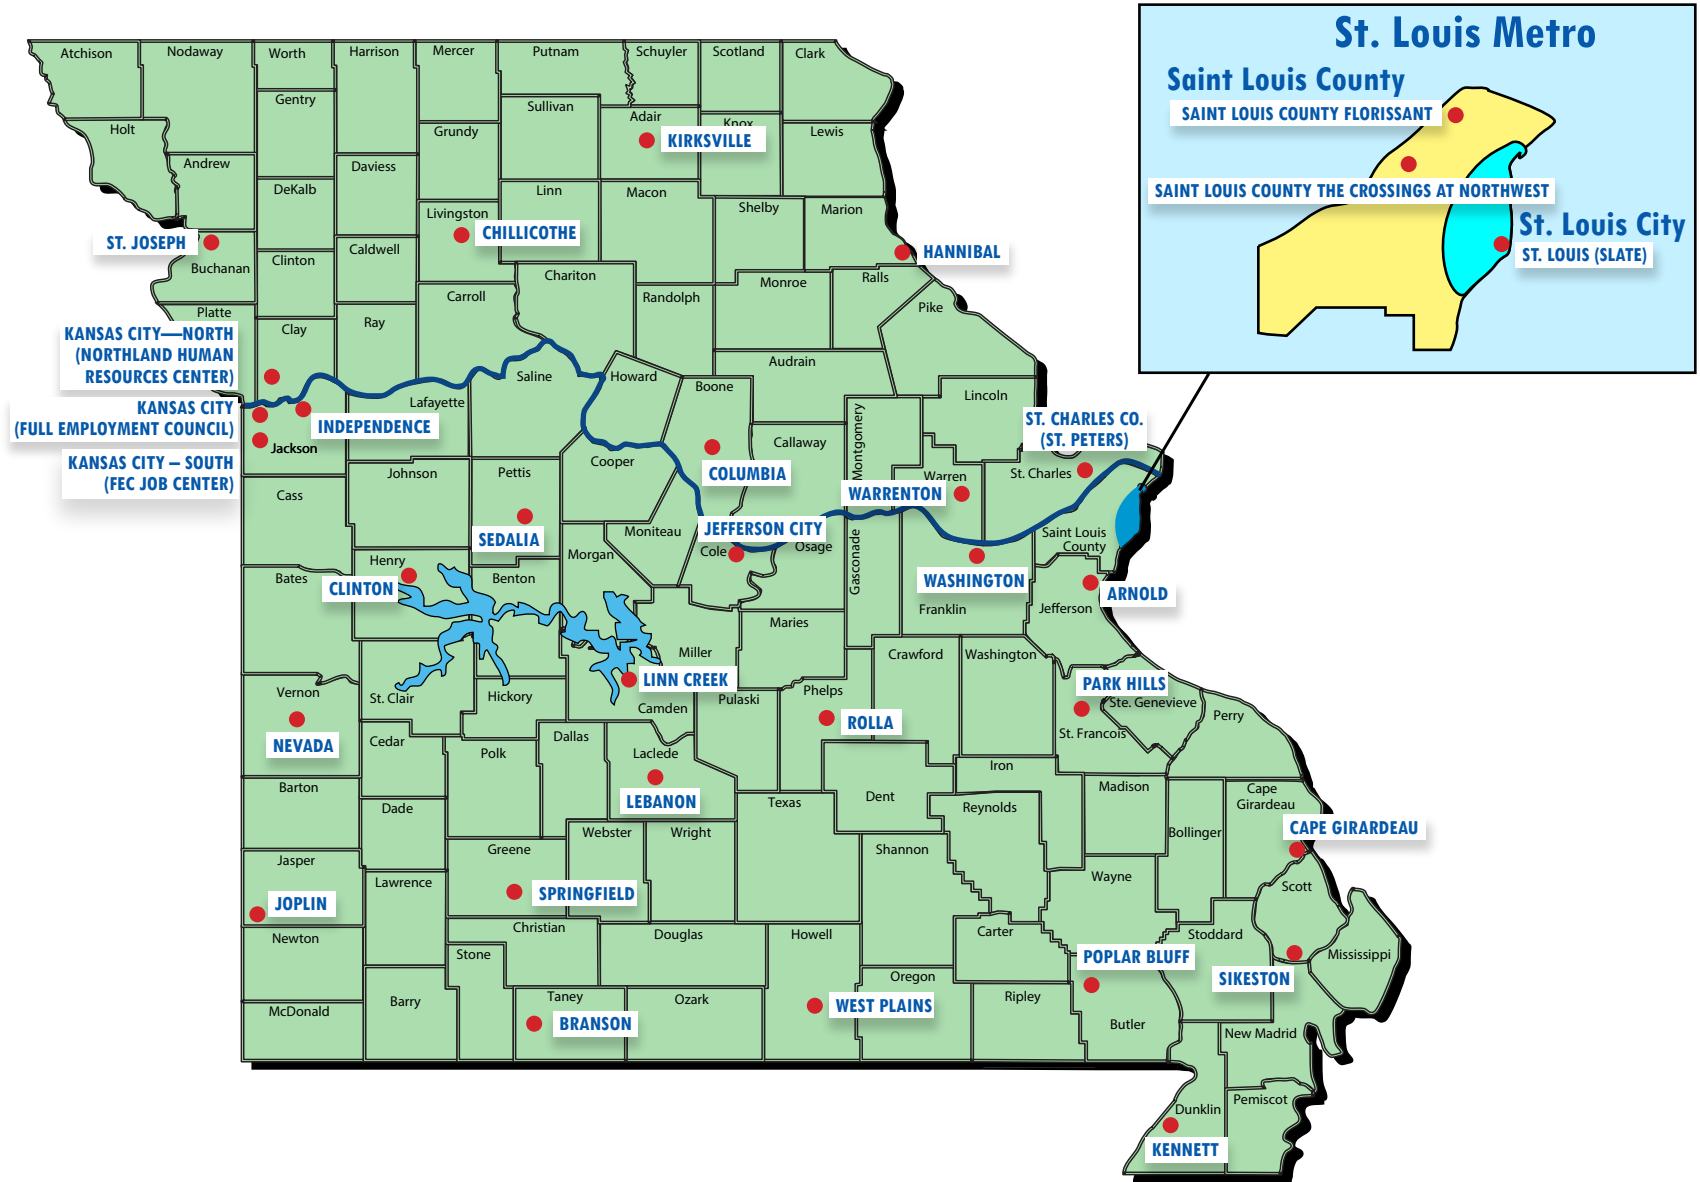

# Full-service, One-Stop Missouri Job Centers

Missouri Division of Workforce Development  
Job Centers' address and phone on reverse

A proud partner of the americanjobcenter network®

For additional information about Missouri Division of Workforce Development services, contact a Missouri Job Center near you. Locations and additional information are available at [jobs.mo.gov](http://jobs.mo.gov) or (888) 728-JOBS (5627).