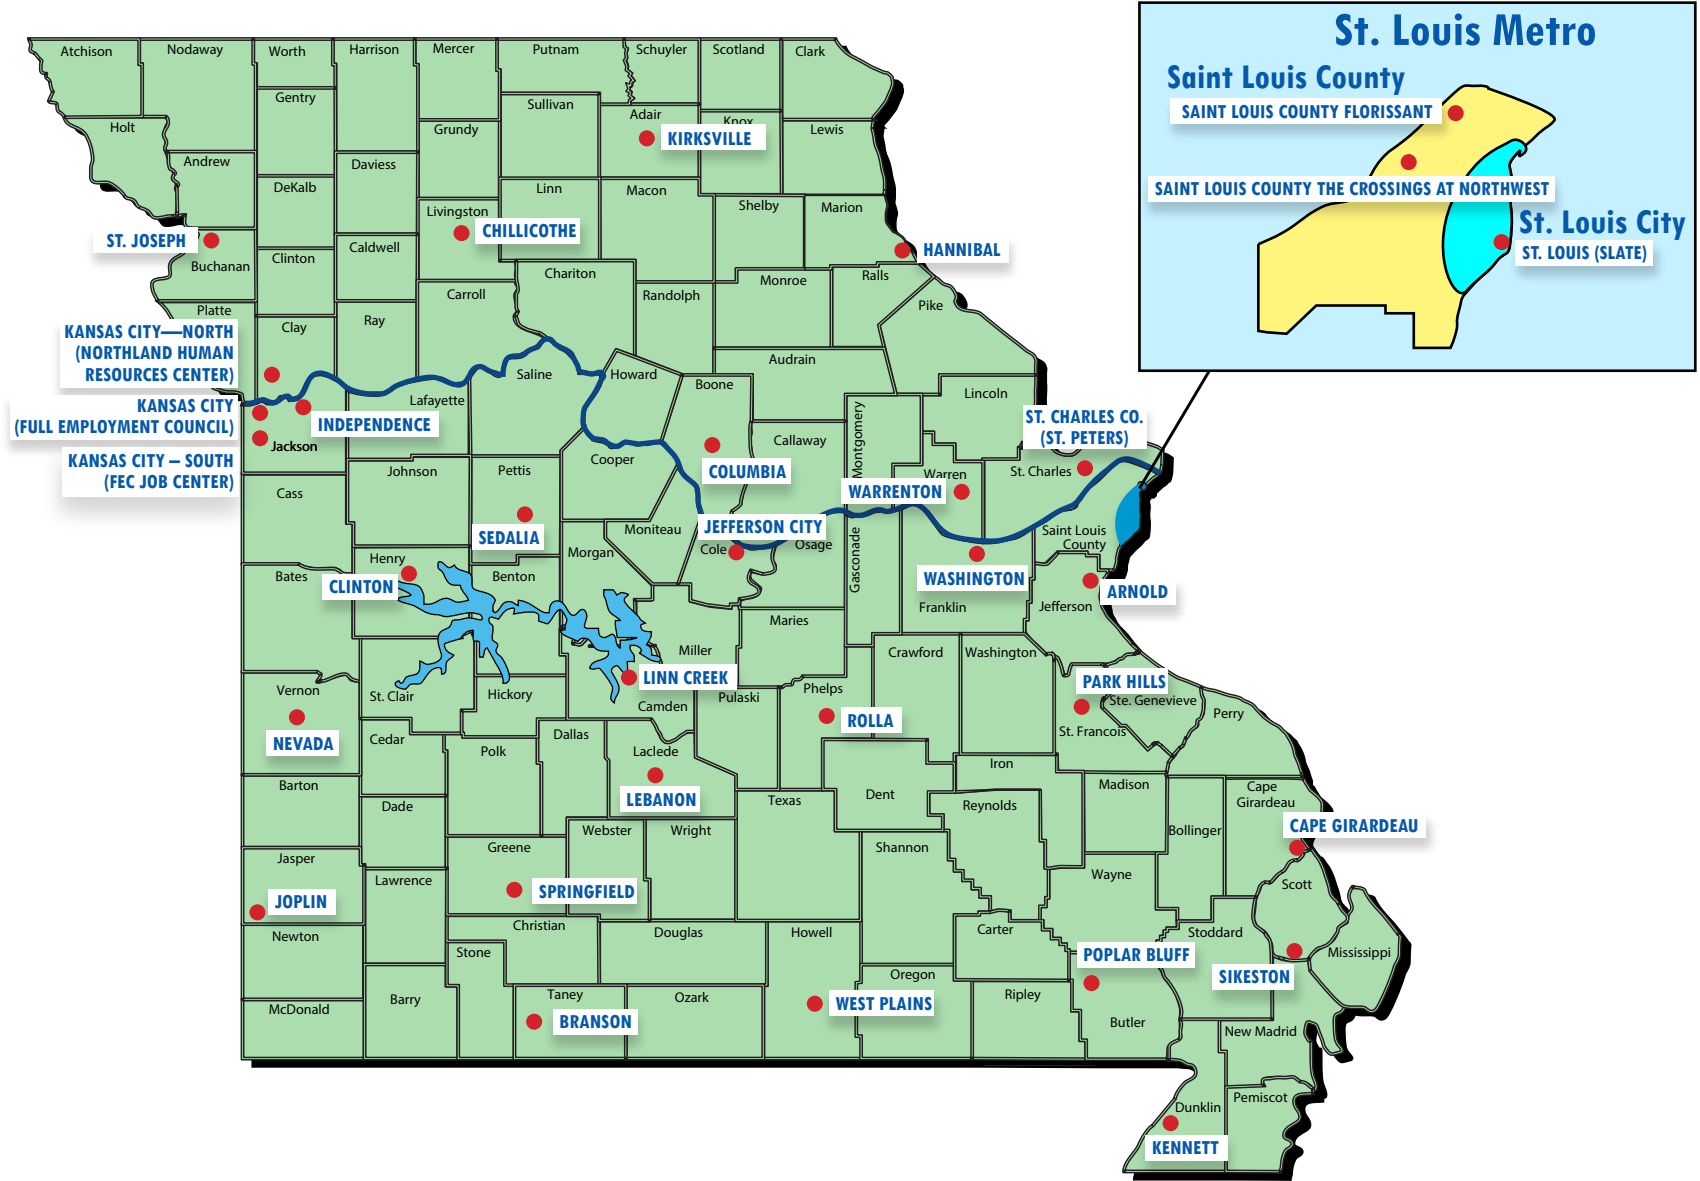

# Full-service, One-Stop Missouri Job Centers

Missouri Division of Workforce Development  
Job Centers' address and phone on reverse

A proud partner of the americanjobcenter network®

For additional information about Missouri Division of Workforce Development services, contact a Missouri Job Center near you. Locations and additional information are available at [jobs.mo.gov](http://jobs.mo.gov) or (888) 728-JOBS (5627).