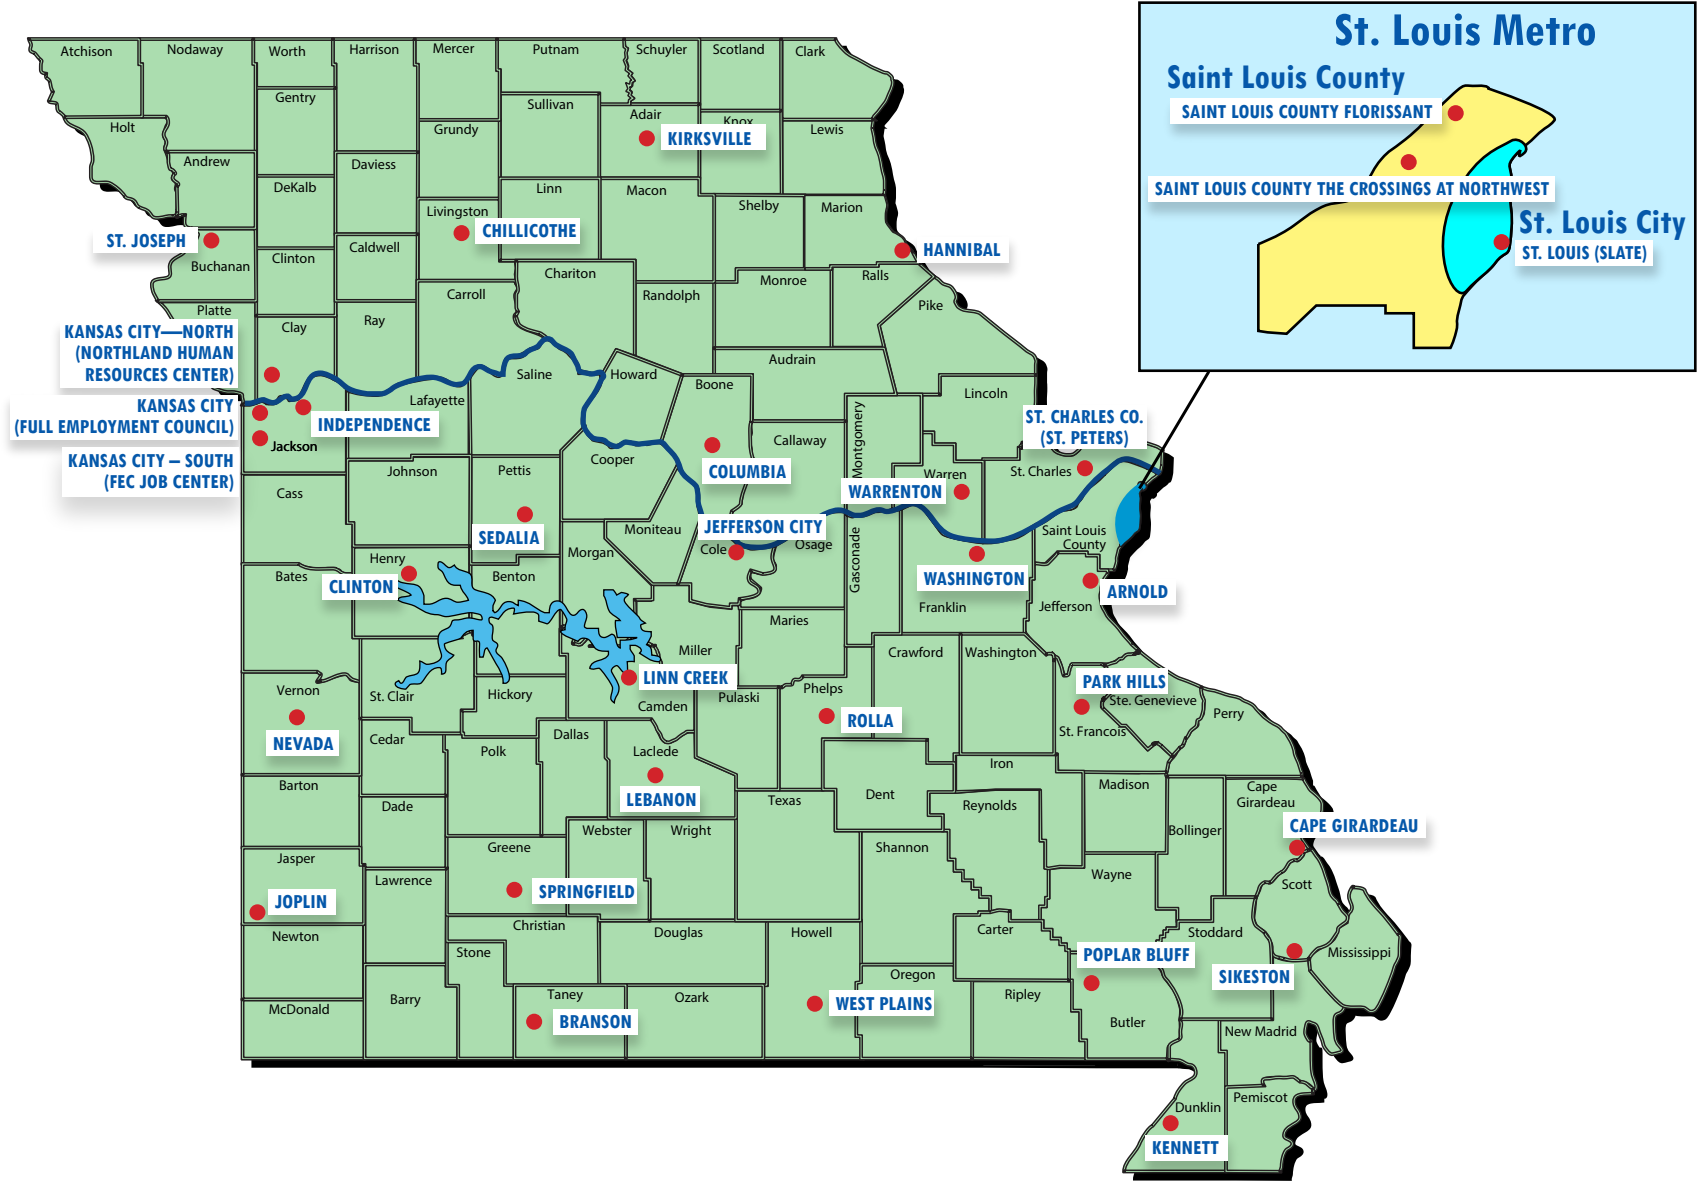

A proud partner of the americanjobcenter network®

Full-service, One-Stop Missouri Job Centers

Missouri Division of Workforce Development
Job Centers' address and phone on reverse

A proud partner of the americanjobcenter network®