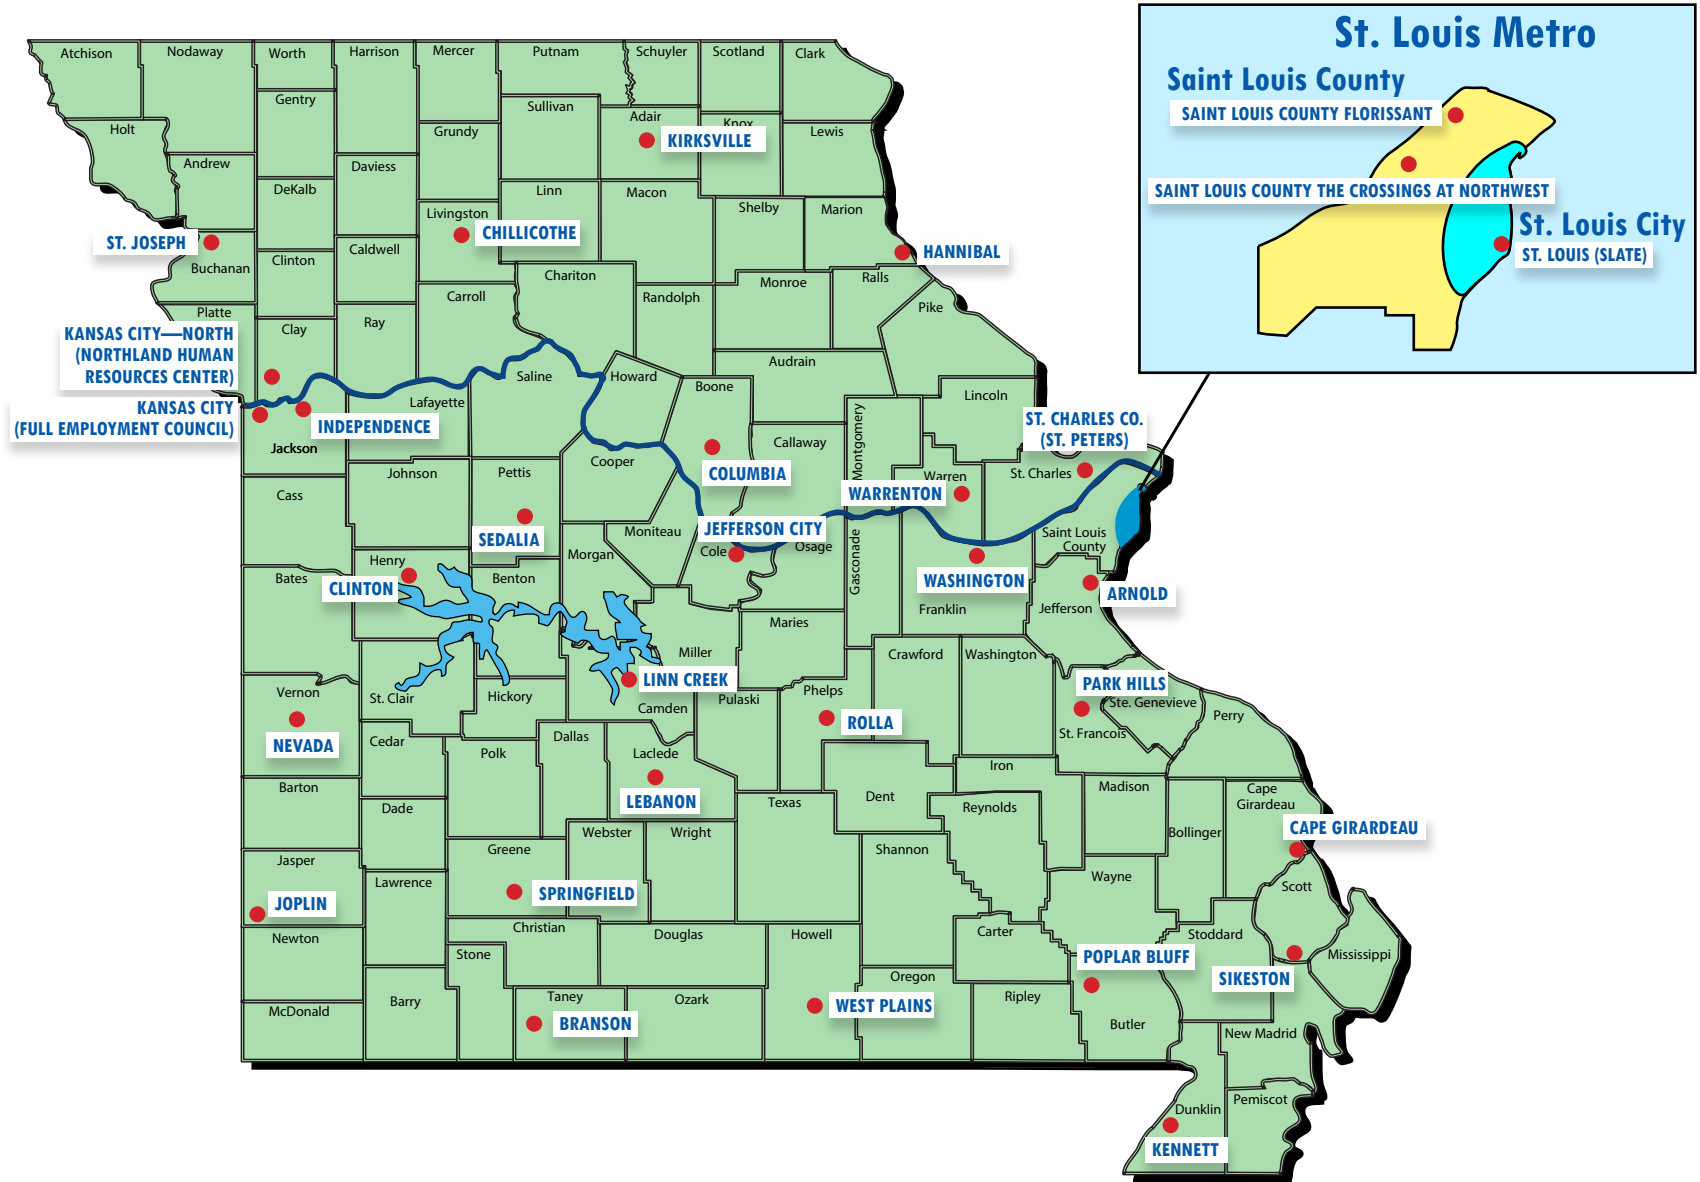

Full-service, One-Stop Missouri Job Centers

Missouri Division of Workforce Development
Job Centers' address and phone on reverse

You can call 1-888-728-JOBS (5627).
It will ring at your nearest Job Center.