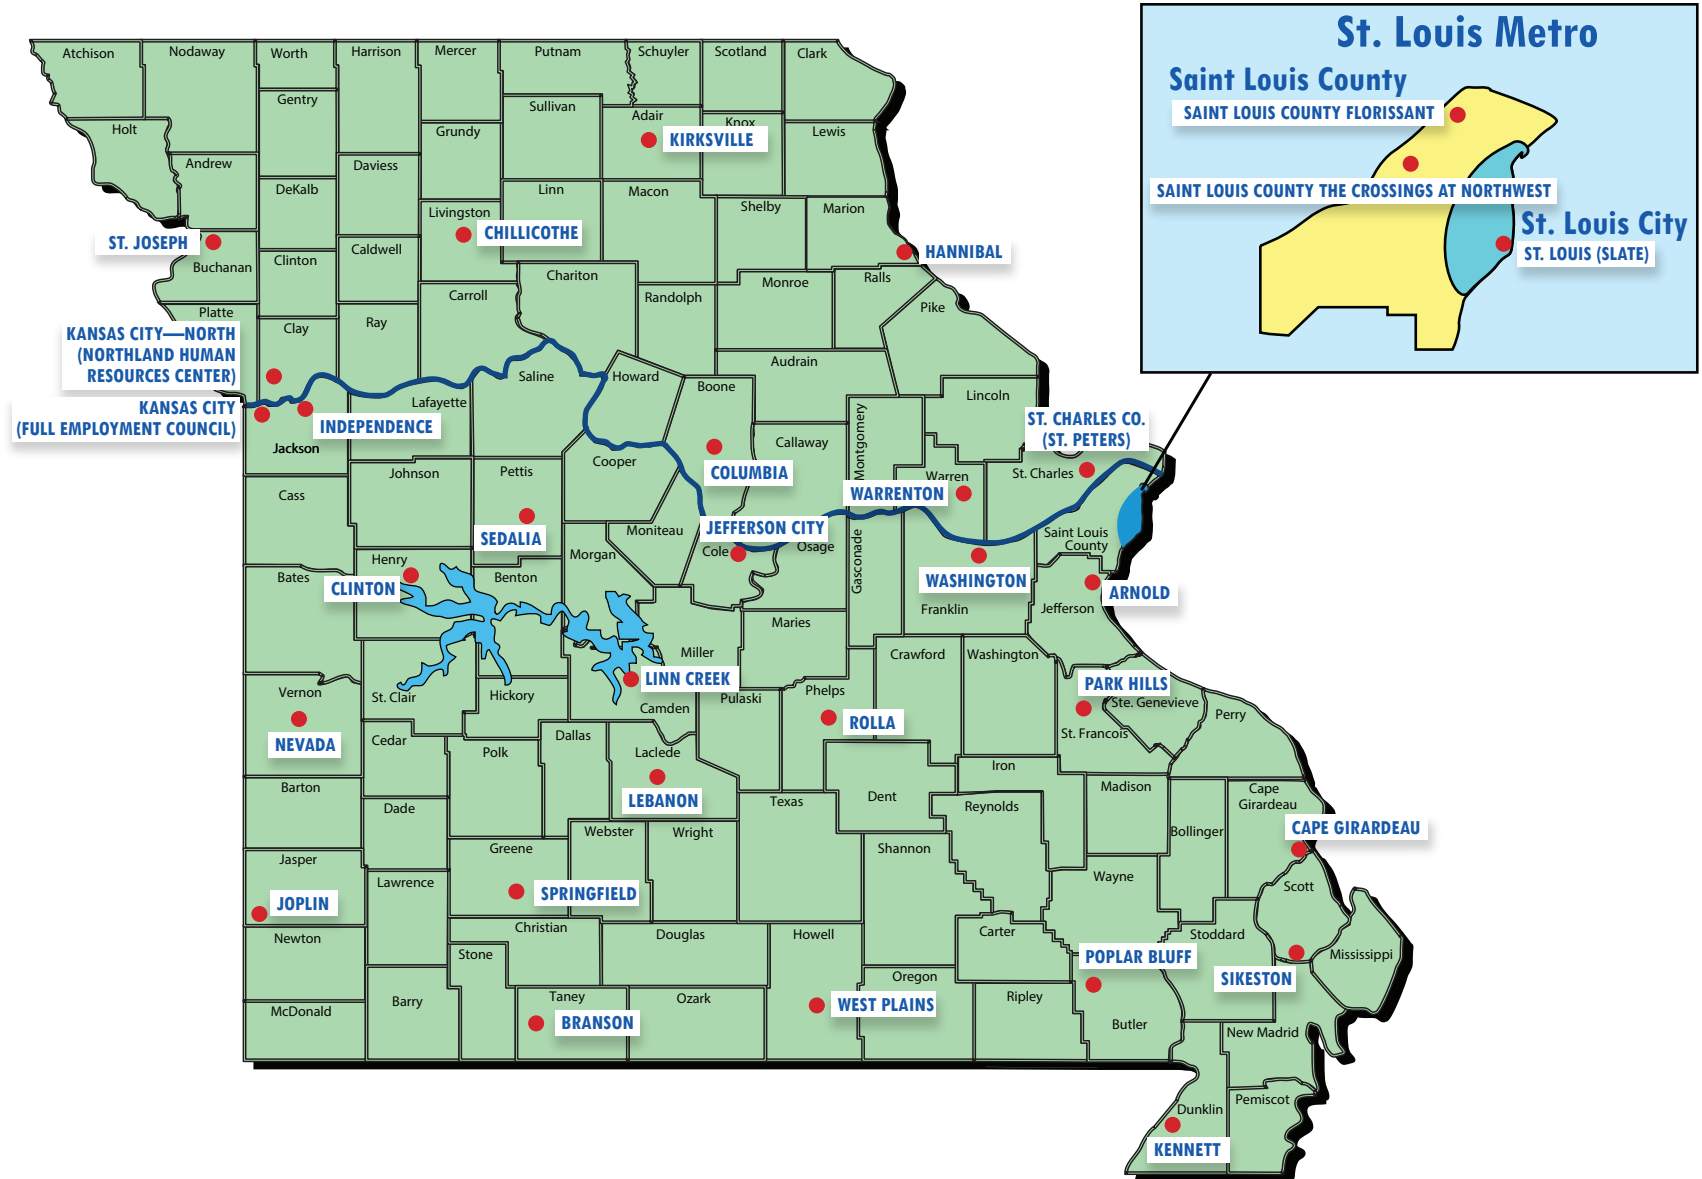

Full-service, One-Stop Missouri Job Centers

Missouri Division of Workforce Development
Business Contacts on reverse

You can call 1-888-728-JOBS (5627).
It will ring at your nearest Job Center.

Business Contact Name	Missouri Job Center Name	Address	Region	Phone
David Goetz	Arnold	3675 West Outer Road, Suite 102, Arnold, MO 63010-5231	Jefferson/Franklin Consortium	(636) 865-6060
Larry Lovig	Branson	2720 Shepherd of the Hills Expwy, Suite B, Branson, MO 65616-7828	Ozark Region	(417) 334-4156
June O'Dell	Cape Girardeau	1737 N. Kingshighway, Cape Girardeau, MO 63701	Southeast Region	(573) 334-0990
Sherry Hecker	Chillicothe	601 West Mohawk Road, Chillicothe, MO 64601-3919	Northwest Region	(660) -646-0671
Dusty Liles	Clinton	117 W. Franklin Street, Clinton, MO 64735	West Central Region	(660) 885-5541
Michael Rettke	Columbia	800 E. Cherry Street, Lower Level, Columbia, MO 65201	Central Region	(573) 441-6352
Rohina Behrmann	FEC Richmond	1740 Paseo, Kansas City, MO 64108	Kansas City & Vicinity	(816) 471-2330
Rita Brown	Hannibal	203 North Sixth Street, Hannibal, MO 63401-3412	Northeast Region	(573) 248-2520
Rohina Behrmann	Independence	15301 East 23rd Street South, Independence, MO 64055-1698	East Jackson County	(816) 471-2330
Cornellia Williams	Jefferson City	1716 Four Seasons Drive, Suite 101, Jefferson City, MO 65101-1815	Central Region	(573) 526-3147
Starla Payton	Joplin	420 Grand Avenue, Joplin, MO 64801	Southwest Region	(417) 206-1717
Rohina Behrmann	Kansas City - Full Employment Council (Paseo)	1740 Paseo, Kansas City, MO 64108	Kansas City & Vicinity	(816) 471-2330
Rohina Behrmann	Kansas City - Northland Human Resource Center	3100 NE 83rd Street, Suite 2100, Kansas City, MO 64119-4465	Kansas City & Vicinity	(816) 471-2330
June O'Dell	Kennett	1100 South By-Pass, Suite 2, Kennett, MO 63857-3738	Southeast Region	(573) 334-0990
Belinda Ames	Kirksville	2105 East Normal, Kirksville, MO 63501-3322	Northeast Region	(660) 785-2400
Lisa Mizer	Lebanon	2639 S. Jefferson Avenue, Suite 1, Lebanon, MO 65536-5205	Central Region	(417) 532-6146
Lisa Mizer	Linn Creek	204 Business Park Road, Linn Creek, MO 65052	Central	(573) 346-1766
Starla Payton	Monett Limited	100 South Maple Street, Monett, Missouri 65708	Southwest Region	(417) 206-1717
Crystal Yoakum	Nevada	621 East Highland Avenue, Suite 3, Nevada, MO 64772-1022	West Central Region	(417) 448-1177
June O'Dell	Park Hills	403 Parkway Drive, Suite A, Park Hills, MO 63601	Southeast Region	(573) 334-0990
John Dunivan	Poplar Bluff	1903 Northwood Drive, Suite 2, Poplar Bluff, MO 63901-2425	South Central Region	(573) 778-5065
Trish Rogers	Rolla	706 South Bishop, Suite A & B, Rolla, MO 65401	Central Region	(573) 364-7030
Derek Collins	Saint Louis County - Florissant	4040 Seven Hills Drive, Suite 166, Florissant, MO 63033-6770	Saint Louis County	(314) 679-3300
Derek Collins	Saint Louis County - The Crossings at Northwest	715 Northwest Plaza, St. Ann, MO 63074	Saint Louis County	(314) 615-6010
Angella Smith	Sedalia	515 South Kentucky Street, Sedalia, MO 65301	West Central Region	(660) 530-5627
June O'Dell	Sikeston	202 South Kingshighway, Sikeston, MO 63801-2946	Southeast Region	(573) 334-0990
Dennis Wiggins	Springfield - South	2900 East Sunshine, Springfield, MO 65804	Ozark Region	(417) 841-3310
Cynthia Collins	Springfield - North	1443 North Robberson, Springfield, MO 65802	Ozark Region	(417) 874-2730
Lori Myers	St. Charles County	212 Turner Boulevard, Saint Peters, MO 63376-1079	St. Charles County	(636) 255-6060
Janice Spearman	St. Joseph	301 South Seventh Street, Saint Joseph, MO 64501-2284	Northwest Region	(816) 387-2380
Brian Crues	St. Louis City - SLATE	1520 Market Street, Room 3050, St. Louis, MO 63103	St. Louis City	(314) 657-3546
Janet Hickey	Warrenton	111 Steinhagen Road, Warrenton, MO 63383-2103	Northeast Region	(636) 456-9467
Lonnie Dement	Washington	1108 Washington Square Shopping Center, Washington, MO 63090-5304	Jefferson/Franklin Consortium	(636) 239-6703
Teri Ebel	West Plains	3417 Division Drive, Suite 1, West Plains, MO 65775-5789	South Central	(417) 853-4418