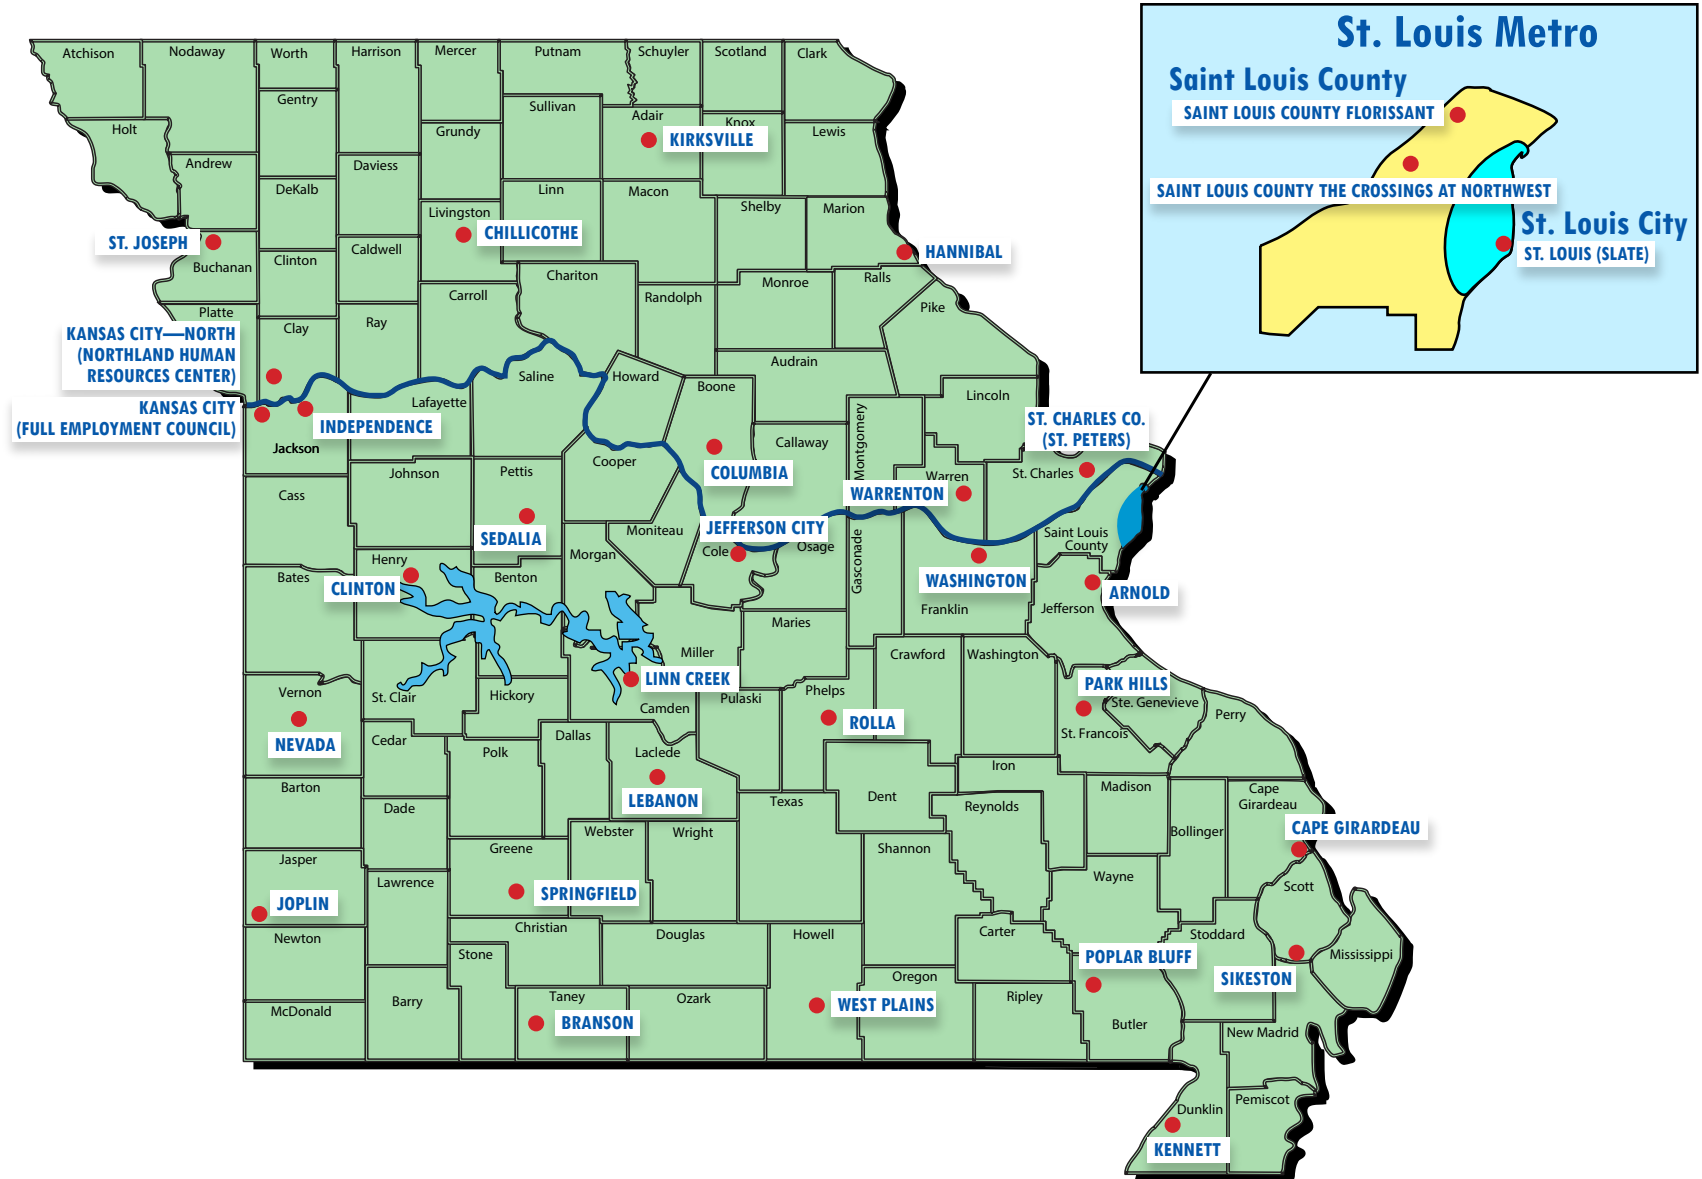

# Full-service, One-Stop Missouri Job Centers

Missouri Division of Workforce Development  
Business Contacts on reverse

You can call 1-888-728-JOBS (5627).  
It will ring at your nearest Job Center.

Business Contact Name	Missouri Job Center Name	Address	Region	Phone
David Goetz	Arnold	3675 West Outer Road, Suite 102, Arnold, MO 63010-5231	Jefferson/Franklin Consortium	(636) 865-6060
Larry Lovig	Branson	2720 Shepherd of the Hills Expwy, Suite B, Branson, MO 65616-7828	Ozark Region	(417) 334-4156
June O'Dell	Cape Girardeau	1737 N. Kingshighway, Cape Girardeau, MO 63701	Southeast Region	(573) 334-0990
Sherry Hecker	Chillicothe	601 West Mohawk Road, Chillicothe, MO 64601-3919	Northwest Region	(660) 359-5636
Dusty Liles	Clinton	117 W. Franklin Street, Clinton, MO 64735	West Central Region	(660) 885-5541
Michael Rettke	Columbia	800 E. Cherry Street, Lower Level, Columbia, MO 65201	Central Region	(573) 441-6352
Rohina Behrmann	FEC Richmond	1740 Paseo, Kansas City, MO 64108	Kansas City & Vicinity	(816) 471-2330
Rita Brown	Hannibal	203 North Sixth Street, Hannibal, MO 63401-3412	Northeast Region	(573) 248-2520
Rohina Behrmann	Independence	15301 East 23rd Street South, Independence, MO 64055-1698	East Jackson County	(816) 471-2330
Michael Fooks	Jefferson City	1716 Four Seasons Drive, Suite 101, Jefferson City, MO 65101-1815	Central Region	(573) 526-8115
Leslie Abram	Joplin	420 Grand Avenue, Joplin, MO 64801	Southwest Region	(417) 206-1717
Rohina Behrmann	Kansas City - Full Employment Council (Paseo)	1740 Paseo, Kansas City, MO 64108	Kansas City & Vicinity	(816) 471-2330
Rohina Behrmann	Kansas City - Northland Human Resource Center	3100 NE 83rd Street, Suite 2100, Kansas City, MO 64119-4465	Kansas City & Vicinity	(816) 471-2330
June O'Dell	Kennett	1100 South By-Pass, Suite 2, Kennett, MO 63857-3738	Southeast Region	(573) 334-0990
Belinda Ames	Kirkville	2105 East Normal, Kirkville, MO 63501-3322	Northeast Region	(660) 785-2400
Lisa Mizer	Lebanon	2639 S. Jefferson Avenue, Suite 1, Lebanon, MO 65536-5205	Central Region	(417) 532-6146
Lisa Mizer	Linn Creek	204 Business Park Road, Linn Creek, MO 65052	Central	(573) 346-1766
Leslie Abram	Monett Limited	420 Grand Avenue, Joplin, MO 64801	Southwest Region	(417) 206-1717
Crystal Yoakum	Nevada	621 East Highland Avenue, Suite 3, Nevada, MO 64772-1022	West Central Region	(417) 448-1177
June O'Dell	Park Hills	403 Parkway Drive, Suite A, Park Hills, MO 63601	Southeast Region	(573) 334-0990
Taylor Cline	Poplar Bluff	1903 Northwood Drive, Suite 2, Poplar Bluff, MO 63901-2425	South Central Region	(573) 778-5065
Trish Rogers	Rolla	706 South Bishop, Suite A & B, Rolla, MO 65401	Central Region	(573) 364-7030
Derek Collins	Saint Louis County - Florissant	4040 Seven Hills Drive, Suite 166, Florissant, MO 63033-6770	Saint Louis County	(314) 679-3300
Derek Collins	Saint Louis County - The Crossings at Northwest	715 Northwest Plaza, St. Ann, MO 63074	Saint Louis County	(314) 615-6010
Angella Smith	Sedalia	515 South Kentucky Street, Sedalia, MO 65301	West Central Region	(660) 530-5627
June O'Dell	Sikeston	202 South Kingshighway, Sikeston, MO 63801-2946	Southeast Region	(573) 334-0990
Cynthia Collins	Springfield	2900 East Sunshine, Springfield, MO 65804	Ozark Region	(417) 841-3338
Lori Myers	St. Charles County	212 Turner Boulevard, Saint Peters, MO 63376-1079	St. Charles County	(636) 255-6060
Janice Spearman	St. Joseph	301 South Seventh Street, Saint Joseph, MO 64501-2284	Northwest Region	(816) 387-2380
Bonita Forker	St. Louis City - SLATE	1520 Market Street, Room 3050, St. Louis, MO 63103	St. Louis City	(314) 657-3546
JoAnn Toerper	Warrenton	111 Steinhagen Road, Warrenton, MO 63383-2103	Northeast Region	(636) 456-9467
Bob Vernier	Washington	1108 Washington Square Shopping Center, Washington, MO 63090-5304	Jefferson/Franklin Consortium	(636) 239-6703
Teri Ebel	West Plains	3417 Division Drive, Suite 1, West Plains, MO 65775-5789	South Central	(417) 853-4418