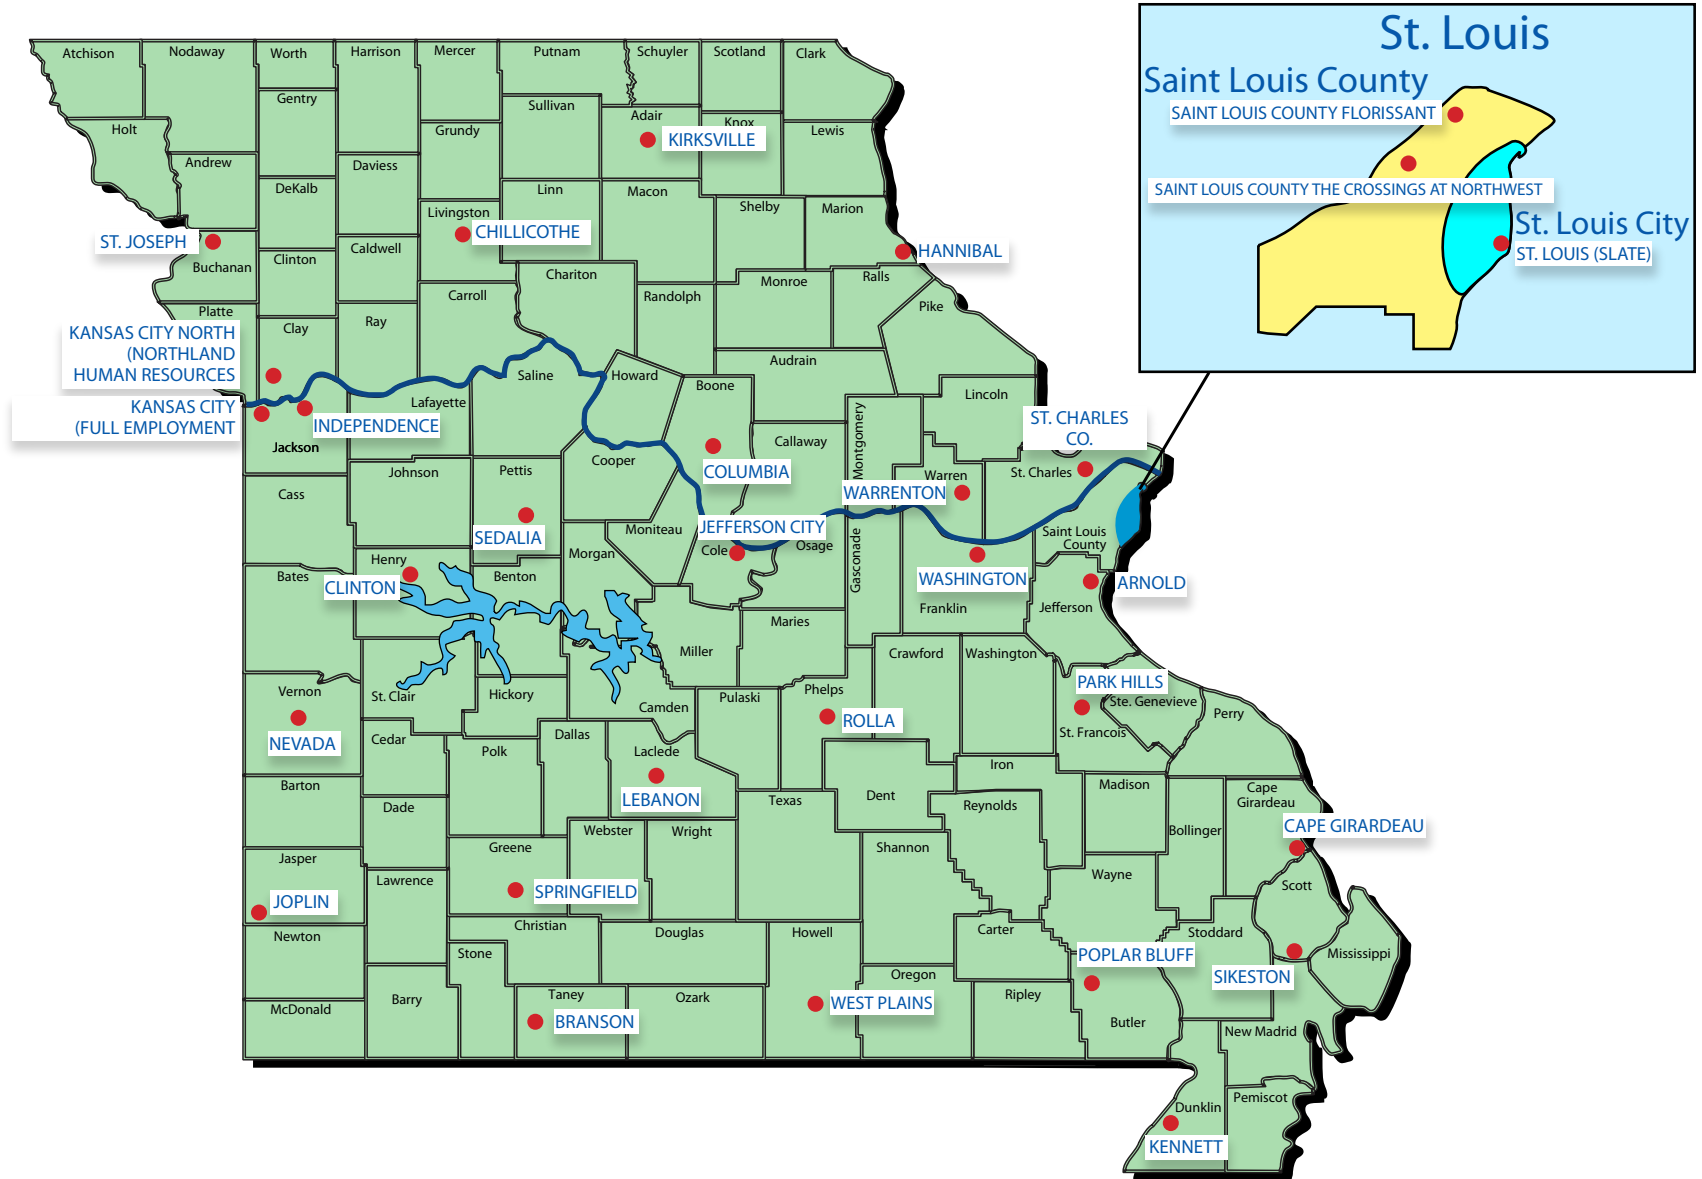

Full-service, One-Stop Missouri Job Centers

Missouri Office of Workforce Development
Business Contacts on reverse

You can call 1-888-728-JOBS (5627).
It will ring at your nearest Job Center.

Business Contact Name	Missouri Job Center Name	Address	Region	Phone
David Goetz	Arnold	3675 West Outer Road, Suite 102, Arnold, MO 63010-5231	Jefferson/Franklin Consortium	(636) 865-6060
Larry Lovig	Branson	2720 Shepherd of the Hills Expwy, Suite B, Branson, MO 65616-7828	Ozark Region	(417) 334-4156
June O'Dell	Cape Girardeau	1737 N. Kingshighway, Cape Girardeau, MO 63701	Southeast Region	(573) 334-0990
DeAn Witt	Chillicothe	601 West Mohawk Road, Chillicothe, MO 64601-3919	Northwest Region	(660) -646-0671
Call	Clinton	117 W. Franklin Street, Clinton, MO 64735	West Central Region	(660) 885-5541
Michael Rettke	Columbia	800 E. Cherry Street, Lower Level, Columbia, MO 65201	Central Region	(573) 441-6352
Rohina Behrmann	FEC Richmond	1740 Paseo, Kansas City, MO 64108	Kansas City & Vicinity	(816) 471-2330
Rita Brown	Hannibal	203 North Sixth Street, Hannibal, MO 63401-3412	Northeast Region	(573) 248-2520
Rohina Behrmann	Independence	15301 East 23rd Street South, Independence, MO 64055-1698	East Jackson County	(816) 471-2330
Call	Jefferson City	1716 Four Seasons Drive, Suite 101, Jefferson City, MO 65101-1815	Central Region	(573) 526-3147
Starla Payton	Joplin	420 Grand Avenue, Joplin, MO 64801	Southwest Region	(417) 206-1717
Rohina Behrmann	Kansas City - Full Employment Council (Paseo)	1740 Paseo, Kansas City, MO 64108	Kansas City & Vicinity	(816) 471-2330
Rohina Behrmann	Kansas City - Northland Human Resource Center	3100 NE 83rd Street, Suite 2100, Kansas City, MO 64119-4465	Kansas City & Vicinity	(816) 471-2330
June O'Dell	Kennett	1100 South By-Pass, Suite 2, Kennett, MO 63857-3738	Southeast Region	(573) 334-0990
Belinda Ames	Kirksville	2105 East Normal, Kirksville, MO 63501-3322	Northeast Region	(660) 785-2400
Lisa Mizer	Lebanon	2639 S. Jefferson Avenue, Suite 1, Lebanon, MO 65536-5205	Central Region	(417) 532-6146
Starla Payton	Monett Limited	100 South Maple Street, Monett, Missouri 65708	Southwest Region	(417) 206-1717
Logan Friar	Nevada	621 East Highland Avenue, Suite 3, Nevada, MO 64772-1022	West Central Region	(417) 448-1177
June O'Dell	Park Hills	403 Parkway Drive, Suite A, Park Hills, MO 63601	Southeast Region	(573) 334-0990
John Dunivan	Poplar Bluff	1903 Northwood Drive, Suite 2, Poplar Bluff, MO 63901-2425	South Central Region	(573) 778-5065
Trish Rogers	Rolla	706 South Bishop, Suite A & B, Rolla, MO 65401	Central Region	(573) 364-7030
Derek Collins	Saint Louis County - Florissant	4040 Seven Hills Drive, Suite 166, Florissant, MO 63033-6770	Saint Louis County	(314) 679-3300
Derek Collins	Saint Louis County - The Crossings at Northwest	715 Northwest Plaza, St. Ann, MO 63074	Saint Louis County	(314) 615-6010
Call	Sedalia	515 South Kentucky Street, Sedalia, MO 65301	West Central Region	(660) 530-5627
June O'Dell	Sikeston	202 South Kingshighway, Sikeston, MO 63801-2946	Southeast Region	(573) 334-0990
Dennis Wiggins	Springfield - South	2900 East Sunshine, Springfield, MO 65804	Ozark Region	(417) 841-3310
Cynthia Collins	Springfield - North	1443 North Robberson, Springfield, MO 65802	Ozark Region	(417) 874-2730
Lori Myers	St. Charles County	212 Turner Boulevard, Saint Peters, MO 63376-1079	St. Charles County	(636) 255-6060
Janice Spearman	St. Joseph	2202 Frederick Avenue, Saint Joseph, MO 64506	Northwest Region	(816) 387-2380
Brian Crues	St. Louis City - SLATE	1520 Market Street, Room 3050, St. Louis, MO 63103	St. Louis City	(314) 657-3546
Janet Hickey	Warrenton	111 Steinhagen Road, Warrenton, MO 63383-2103	Northeast Region	(636) 456-9467
Lonnie Dement	Washington	1108 Washington Square Shopping Center, Washington, MO 63090-5304	Jefferson/Franklin Consortium	(636) 583-9670
Teri Ebel	West Plains	3417 Division Drive, Suite 1, West Plains, MO 65775-5789	South Central	(417) 853-4418