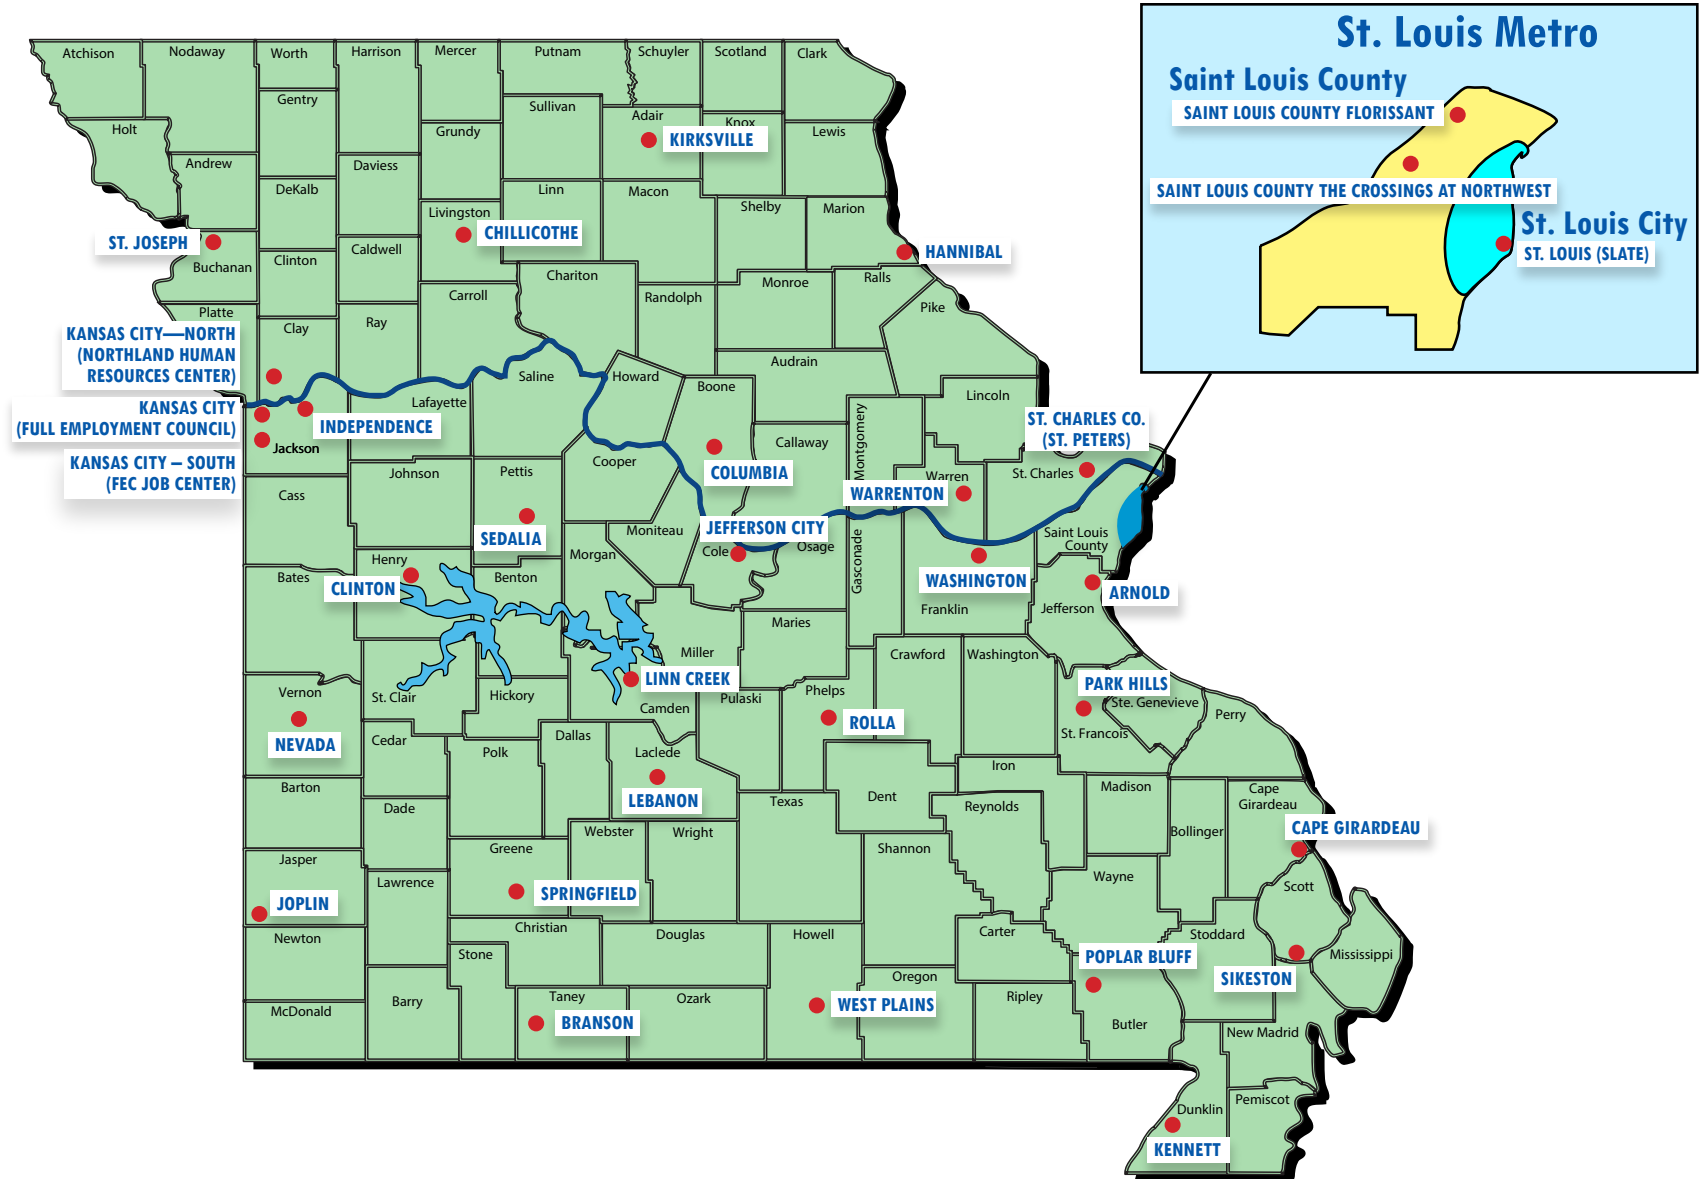

# Full-service, One-Stop Missouri Job Centers

Missouri Division of Workforce Development  
Business Contacts on reverse

You can call 1-888-728-JOBS (5627).  
It will ring at your nearest Job Center.

Business Contact Name	Missouri Job Center Name	Address	Region	Phone
David Goetz	Arnold	3675 West Outer Road, Suite 102, Arnold, MO 63010-5231	Jefferson/Franklin Consortium	(636) 865-6060
Larry Lovig	Branson	2720 Shepherd of the Hills Expwy. Ste B, Branson, MO 65616-7828	Ozark Region	(417) 334-4156
June O'Dell	Cape Girardeau	1737 N. Kingshighway, Cape Girardeau, MO 63701	Southeast Region	(573) 334-0990
Sherry Hecker	Chillicothe	601 West Mohawk Road, Chillicothe, MO 64601-3919	Northwest Region	(660) 359-5636
Dusty Liles	Clinton	1661 North Second Street, Clinton, MO 64735-1193	West Central Region	(660) 885-5411
Michael Rettke	Columbia	800 E. Cherry Street, Lower Level, Columbia, MO 65201	Central Region	(573) 441-6352
Rohina Behrmann	FEC Richmond	1740 Paseo, Kansas City, MO 64108	Kansas City & Vicinity	(816) 471-2330
Rita Brown	Hannibal	203 North Sixth Street, Hannibal, MO 63401-3412	Northeast Region	(573) 248-2520
Rohina Behrmann	Independence	15301 East 23rd St. South, Independence, MO 64055-1698	East Jackson County	(816) 471-2330
Michael Fooks	Jefferson City	1716 Four Seasons Drive, Ste. 101, Jefferson City, MO 65101-1815	Central Region	(573) 526-8115
Leslie Abram	Joplin	420 Grand Avenue, Joplin, MO 64801	Southwest Region	(417) 206-1717
Rohina Behrmann	Kansas City - Full Employment Council (Paseo)	1740 Paseo, Kansas City, MO 64108	Kansas City & Vicinity	(816) 471-2330
Rohina Behrmann	Kansas City - Northland Human Resource Center	3100 NE 83rd St., Ste 2100, Kansas City, MO 64119-4465	Kansas City & Vicinity	(816) 471-2330
Rohina Behrmann	Kansas City - South	6025 Prospect, Kansas City, MO. 64130	Kansas City & Vicinity	(816) 471-2330
June O'Dell	Kennett	1100 South By-Pass, Suite 2, Kennett, MO 63857-3738	Southeast Region	(573) 334-0990
Belinda Ames	Kirksville	2105 East Normal, Kirksville, MO 63501-3322	Northeast Region	(660) 785-2400
Lisa Mizer	Lebanon	2639 S. Jefferson Avenue, Ste 1, Lebanon, MO 65536-5205	Central Region	(417) 532-6146
Lisa Mizer	Linn Creek	204 Business Park Road, Linn Creek, MO 65052	Central	(573) 346-1766
Leslie Abram	Monett Limited	420 Grand Avenue, Joplin, MO 64801	Southwest Region	(417) 206-1717
Crystal Yoakum	Nevada	621 East Highland Avenue, Ste. 3, Nevada, MO 64772-1022	West Central Region	(417) 448-1177
June O'Dell	Park Hills	403 Parkway Drive, Suite A, Park Hills, MO 63601	Southeast Region	(573) 334-0990
Taylor Cline	Poplar Bluff	1903 Northwood Drive, Ste 2, Poplar Bluff, MO 63901-2425	South Central Region	(573) 778-5065
Trish Rogers	Rolla	706 South Bishop, Suite A & B, Rolla, MO 65401	Central Region	(573) 364-7030
Derek Collins	Saint Louis County - Florissant	4040 Seven Hills Drive, Ste 166, Florissant, MO 63033-6770	Saint Louis County	(314) 679-3300
Derek Collins	Saint Louis County - The Crossings at Northwest	715 Northwest Plaza, St. Ann, MO 63074	Saint Louis County	(314) 615-6010
Angella Smith	Sedalia	515 South Kentucky Street, Sedalia, MO 65301	West Central Region	(660) 530-5627
June O'Dell	Sikeston	202 South Kingshighway, Sikeston, MO 63801-2946	Southeast Region	(573) 334-0990
Cynthia Collins	Springfield	2900 East Sunshine, Springfield, MO 65804	Ozark Region	(417) 841-3338
Lori Myers	St. Charles County	212 Turner Boulevard, Saint Peters, MO 63376-1079	St. Charles County	(636) 255-6060
Janice Spearman	St. Joseph	301 South Seventh Street, Saint Joseph, MO 64501-2284	Northwest Region	(816) 387-2380
Bonita Forker	St. Louis City - SLATE	1520 Market Street, Room 3050, St. Louis, MO 63103	St. Louis City	(314) 657-3546
JoAnn Toerper	Warrenton	111 Steinhagen Road, Warrenton, MO 63383-2103	Northeast Region	(636) 456-9467
Bob Vernier	Washington	1108 Washington Square Shopping Center, Washington, MO 63090-5304	Jefferson/Franklin Consortium	(636) 239-6703
Teri Ebel	West Plains	3417 Division Drive, Ste 1, West Plains, MO 65775-5789	South Central	(417) 853-4418