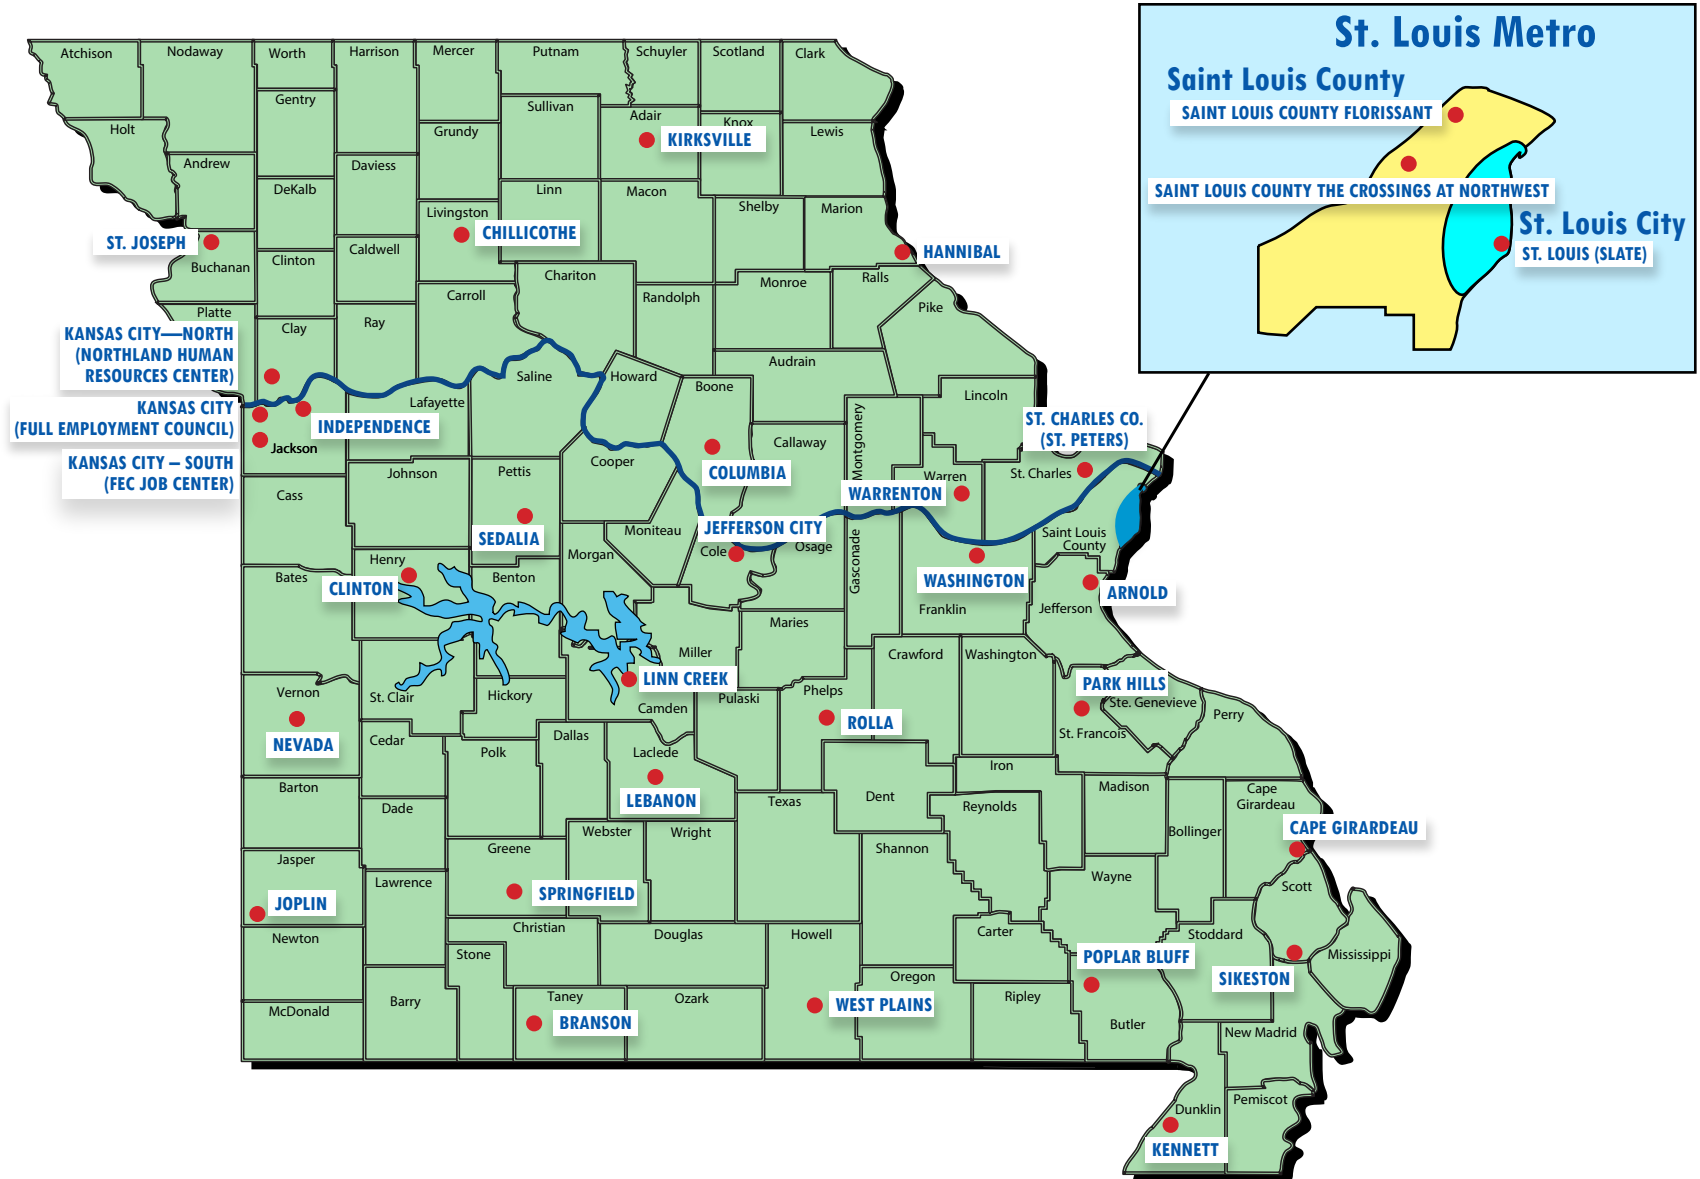

A proud partner of the americanjobcenter network®

Full-service, One-Stop Missouri Job Centers

Missouri Division of Workforce Development
Business Contacts on reverse

A proud partner of the americanjobcenter network®