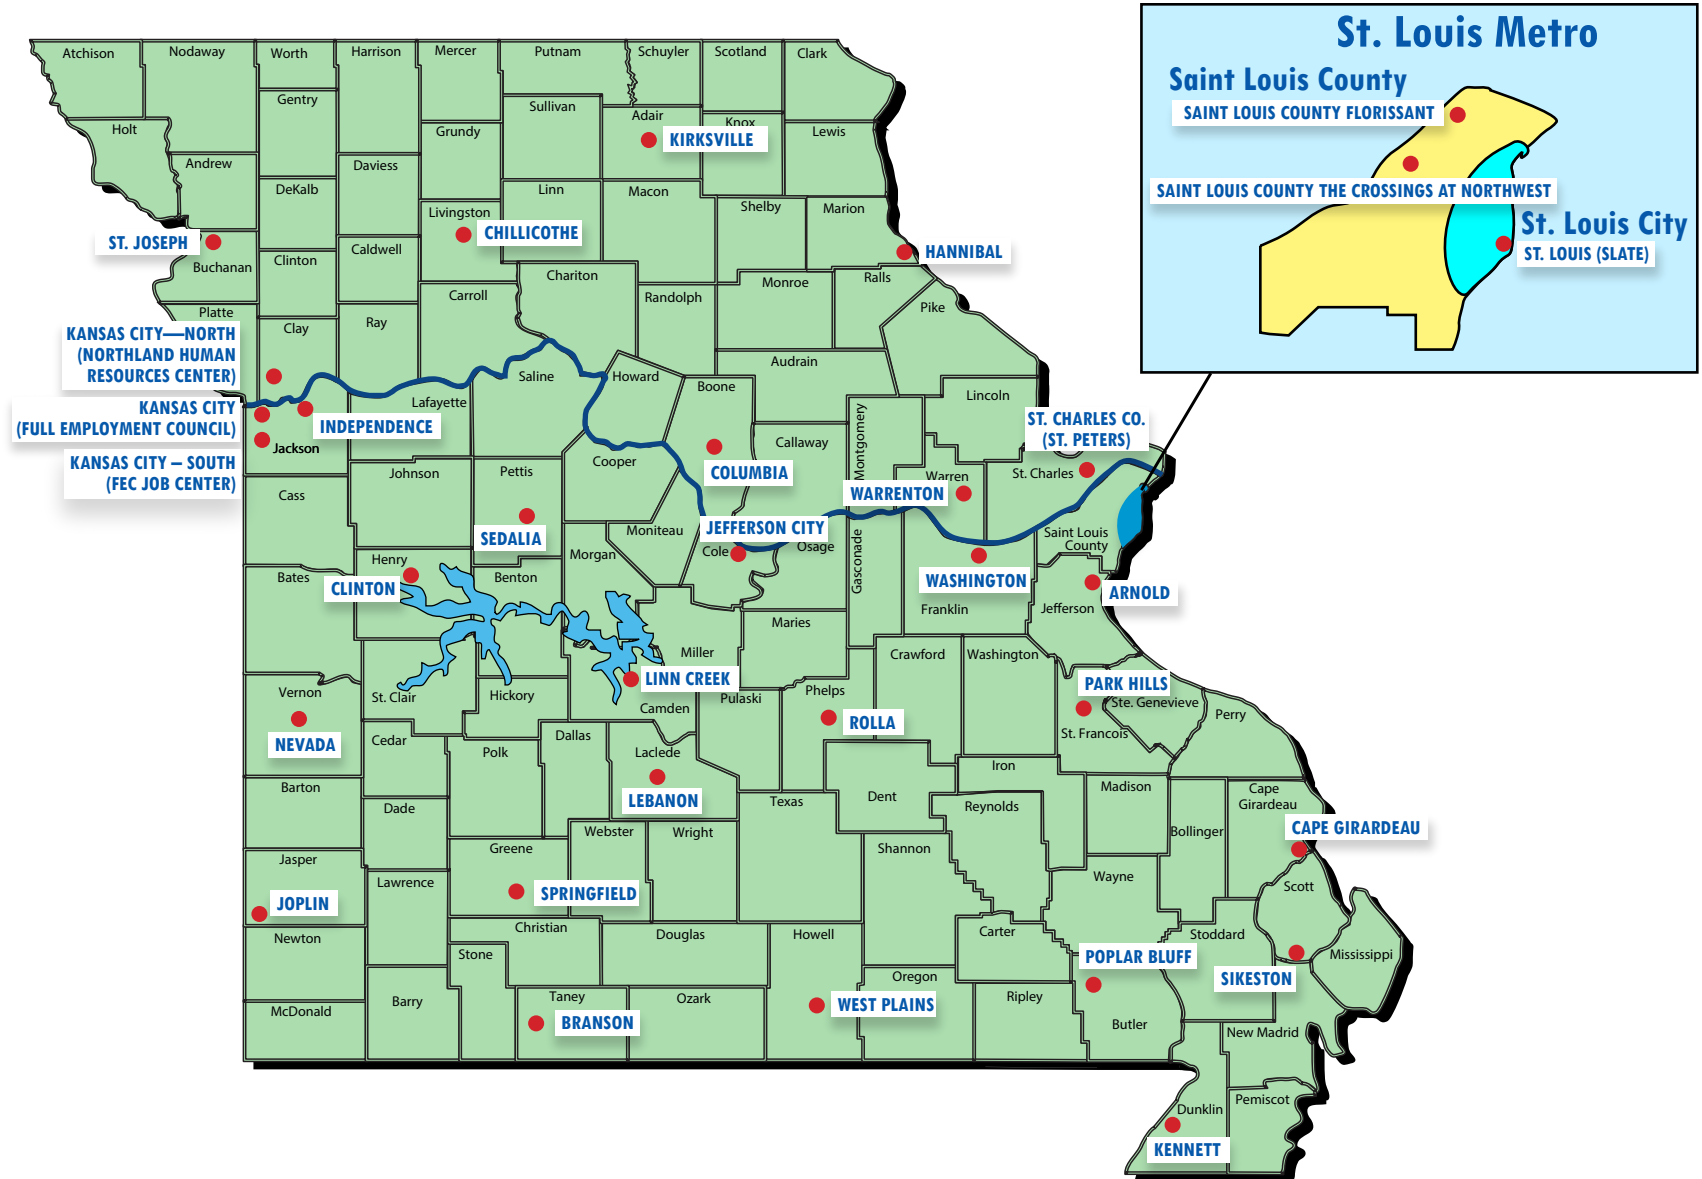

Full-service, One-Stop Missouri Job Centers

Missouri Division of Workforce Development
Business Contacts on reverse

A proud partner of the americanjobcenter network®

You can call 1-888-728-JOBS (5627).
It will ring at your nearest Job Center.