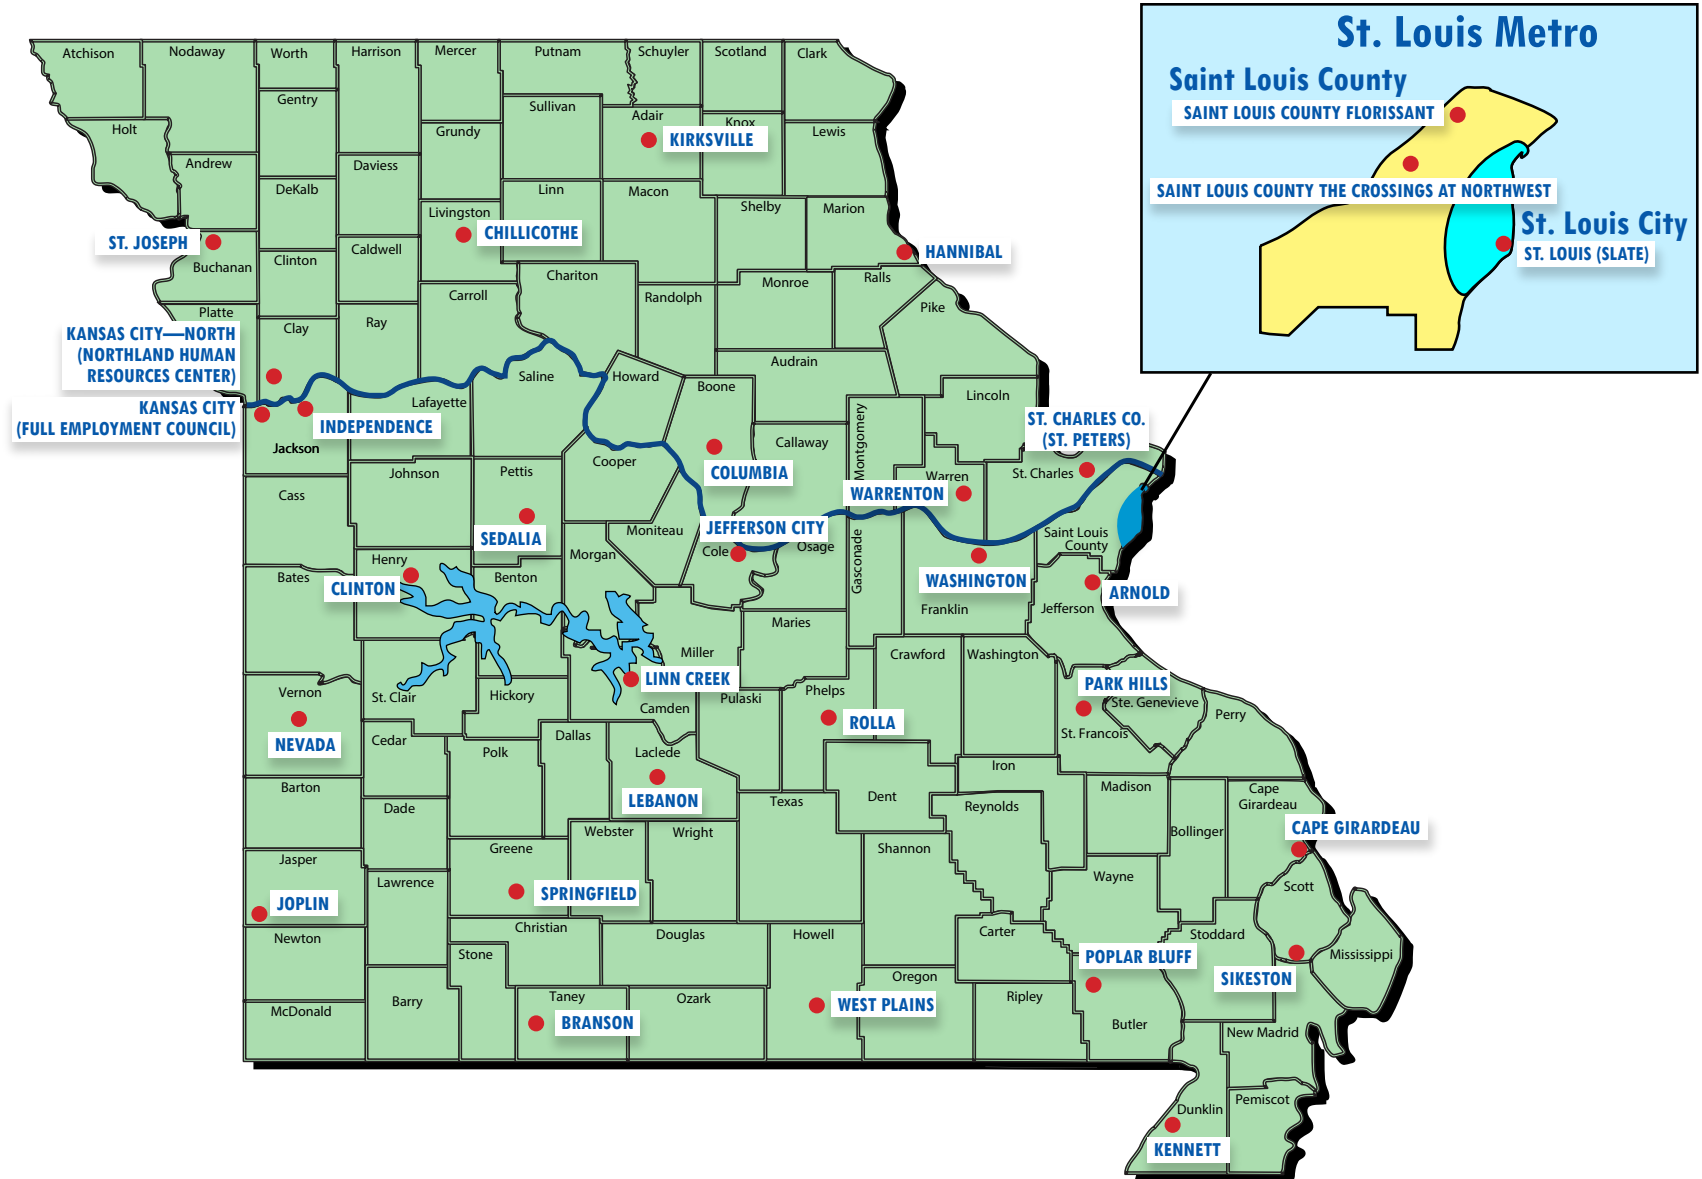

Full-service, One-Stop Missouri Job Centers

Missouri Division of Workforce Development
Business Contacts on reverse

You can call 1-888-728-JOBS (5627).
It will ring at your nearest Job Center.

| Business Contact Name | Missouri Job Center Name | Address | Region | Phone |
|-----------------------|---|---|-------------------------------|-----------------|
| David Goetz | Arnold | 3675 West Outer Road, Suite 102, Arnold, MO 63010-5231 | Jefferson/Franklin Consortium | (636) 865-6060 |
| Larry Lovig | Branson | 2720 Shepherd of the Hills Expwy, Suite B, Branson, MO 65616-7828 | Ozark Region | (417) 334-4156 |
| June O'Dell | Cape Girardeau | 1737 N. Kingshighway, Cape Girardeau, MO 63701 | Southeast Region | (573) 334-0990 |
| Sherry Hecker | Chillicothe | 601 West Mohawk Road, Chillicothe, MO 64601-3919 | Northwest Region | (660) -646-0671 |
| Dusty Liles | Clinton | 117 W. Franklin Street, Clinton, MO 64735 | West Central Region | (660) 885-5541 |
| Michael Rettke | Columbia | 800 E. Cherry Street, Lower Level, Columbia, MO 65201 | Central Region | (573) 441-6352 |
| Rohina Behrmann | FEC Richmond | 1740 Paseo, Kansas City, MO 64108 | Kansas City & Vicinity | (816) 471-2330 |
| Rita Brown | Hannibal | 203 North Sixth Street, Hannibal, MO 63401-3412 | Northeast Region | (573) 248-2520 |
| Rohina Behrmann | Independence | 15301 East 23rd Street South, Independence, MO 64055-1698 | East Jackson County | (816) 471-2330 |
| Cornellia Williams | Jefferson City | 1716 Four Seasons Drive, Suite 101, Jefferson City, MO 65101-1815 | Central Region | (573) 526-3147 |
| Starla Payton | Joplin | 420 Grand Avenue, Joplin, MO 64801 | Southwest Region | (417) 206-1717 |
| Rohina Behrmann | Kansas City - Full Employment Council (Paseo) | 1740 Paseo, Kansas City, MO 64108 | Kansas City & Vicinity | (816) 471-2330 |
| Rohina Behrmann | Kansas City - Northland Human Resource Center | 3100 NE 83rd Street, Suite 2100, Kansas City, MO 64119-4465 | Kansas City & Vicinity | (816) 471-2330 |
| June O'Dell | Kennett | 1100 South By-Pass, Suite 2, Kennett, MO 63857-3738 | Southeast Region | (573) 334-0990 |
| Belinda Ames | Kirksville | 2105 East Normal, Kirksville, MO 63501-3322 | Northeast Region | (660) 785-2400 |
| Lisa Mizer | Lebanon | 2639 S. Jefferson Avenue, Suite 1, Lebanon, MO 65536-5205 | Central Region | (417) 532-6146 |
| Lisa Mizer | Linn Creek | 204 Business Park Road, Linn Creek, MO 65052 | Central | (573) 346-1766 |
| Starla Payton | Monett Limited | 100 South Maple Street, Monett, Missouri 65708 | Southwest Region | (417) 206-1717 |
| Crystal Yoakum | Nevada | 621 East Highland Avenue, Suite 3, Nevada, MO 64772-1022 | West Central Region | (417) 448-1177 |
| June O'Dell | Park Hills | 403 Parkway Drive, Suite A, Park Hills, MO 63601 | Southeast Region | (573) 334-0990 |
| John Dunivan | Poplar Bluff | 1903 Northwood Drive, Suite 2, Poplar Bluff, MO 63901-2425 | South Central Region | (573) 778-5065 |
| Trish Rogers | Rolla | 706 South Bishop, Suite A & B, Rolla, MO 65401 | Central Region | (573) 364-7030 |
| Derek Collins | Saint Louis County - Florissant | 4040 Seven Hills Drive, Suite 166, Florissant, MO 63033-6770 | Saint Louis County | (314) 679-3300 |
| Derek Collins | Saint Louis County - The Crossings at Northwest | 715 Northwest Plaza, St. Ann, MO 63074 | Saint Louis County | (314) 615-6010 |
| Karen Randall | Sedalia | 515 South Kentucky Street, Sedalia, MO 65301 | West Central Region | (660) 530-5627 |
| June O'Dell | Sikeston | 202 South Kingshighway, Sikeston, MO 63801-2946 | Southeast Region | (573) 334-0990 |
| Dennis Wiggins | Springfield - South | 2900 East Sunshine, Springfield, MO 65804 | Ozark Region | (417) 841-3310 |
| Cynthia Collins | Springfield - North | 1443 North Robberson, Springfield, MO 65802 | Ozark Region | (417) 874-2730 |
| Lori Myers | St. Charles County | 212 Turner Boulevard, Saint Peters, MO 63376-1079 | St. Charles County | (636) 255-6060 |
| Janice Spearman | St. Joseph | 2202 Frederick Avenue, Saint Joseph, MO 64501 | Northwest Region | (816) 387-2380 |
| Brian Crues | St. Louis City - SLATE | 1520 Market Street, Room 3050, St. Louis, MO 63103 | St. Louis City | (314) 657-3546 |
| Janet Hickey | Warrenton | 111 Steinhagen Road, Warrenton, MO 63383-2103 | Northeast Region | (636) 456-9467 |
| Lonnie Dement | Washington | 1108 Washington Square Shopping Center, Washington, MO 63090-5304 | Jefferson/Franklin Consortium | (636) 583-9670 |
| Teri Ebel | West Plains | 3417 Division Drive, Suite 1, West Plains, MO 65775-5789 | South Central | (417) 853-4418 |