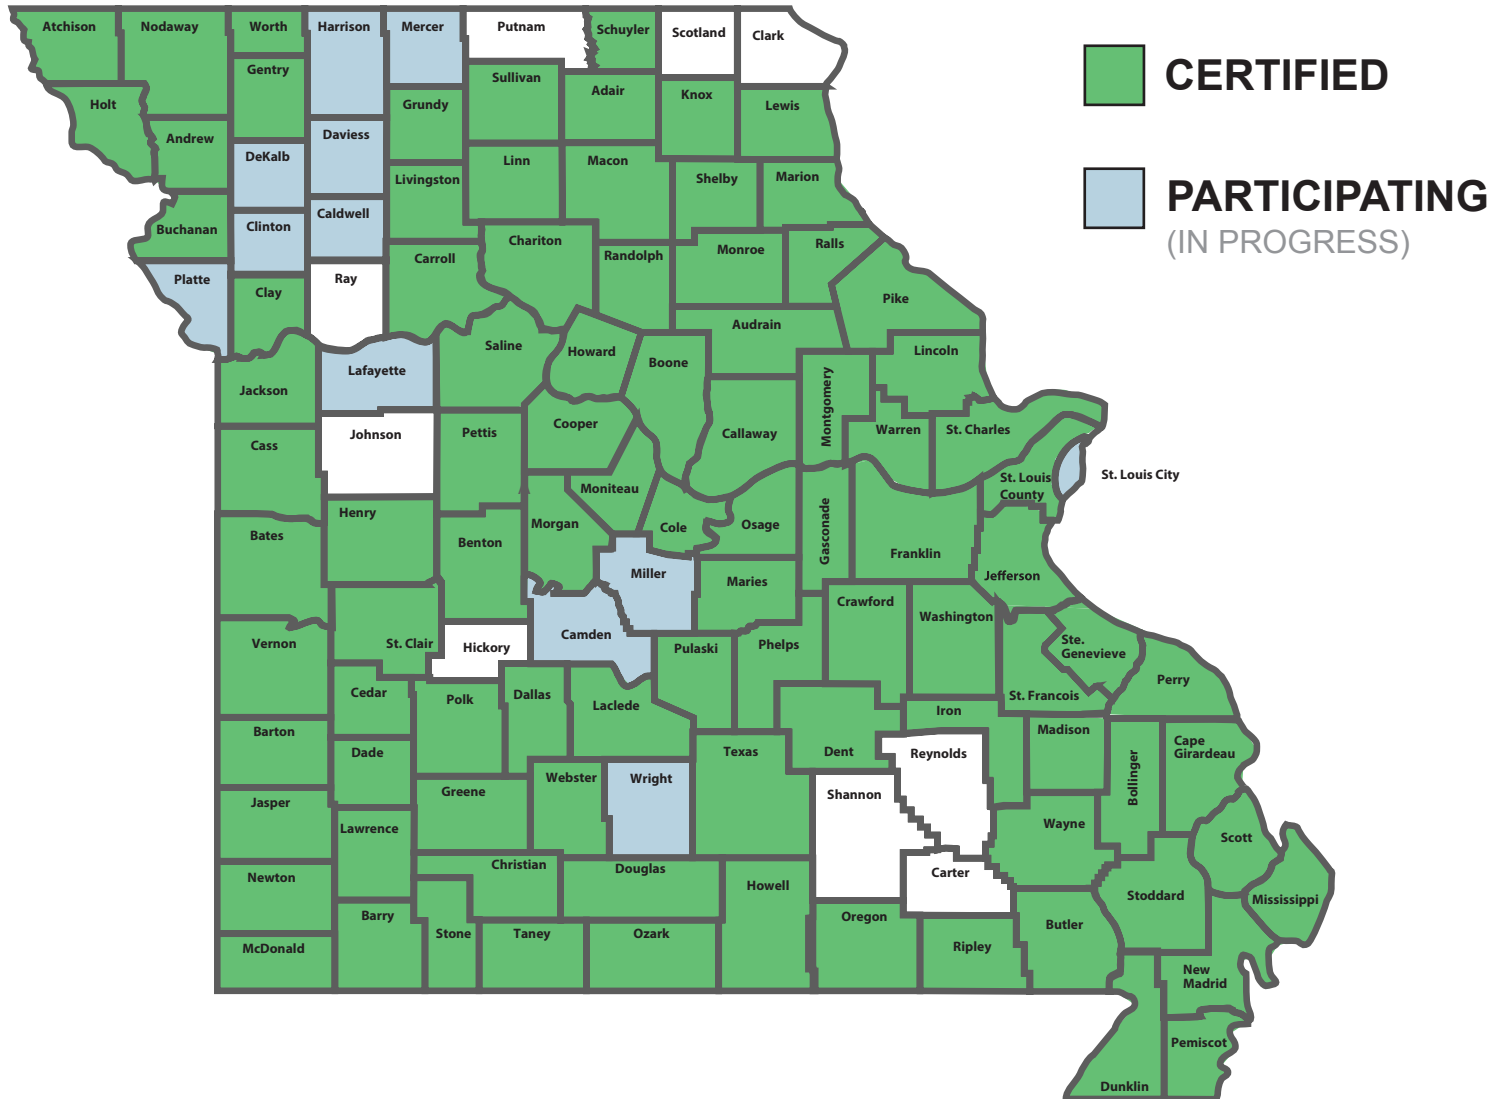

Missouri Department of Higher Education and Workforce Development  
**Missouri Certified Work Ready Communities**

Missouri Work Ready Communities  
 CWRC@ded.mo.gov  
<https://www.workreadycommunities.org/>

WDR	County	Certification Date/Status
OZ	Dallas	Mar-18
N	Daviess	In-Progress
N	DeKalb	In-Progress
CE	Dent	May-16
SC	Douglas	Sep-17
SE	Dunklin	Jan-16
JF	Franklin	Jan-14
CE	Gasconade	May-18
N	Gentry	May-18
OZ	Greene	Sep-16
N	Grundy	Sep-15
N	Harrison	In-Progress
WC	Henry	Jul-14
WC	Hickory	
N	Holt	May-18
CE	Howard	Apr-21
SC	Howell	Jan-16
SE	Iron	May-16
KC/EJC	Jackson	Dec-19
SW	Jasper	Mar-13
JF	Jefferson	Jul-14
WC	Johnson	
N	Knox	May-18
CE	Laclede	Feb-21
WC	Lafayette	In-Progress
SW	Lawrence	Jan-16
N	Lewis	May-19
N	Lincoln	Mar-18
N	Linn	Jan-15

WDR	County	Certification Date/Status
N	Livingston	Oct-15
N	Macon	Apr-24
SE	Madison	Jan-16
CE	Maries	Jan-16
N	Marion	Apr-19
SW	McDonald	May-16
N	Mercer	In-Progress
CE	Miller	In-Progress
SE	Mississippi	Jul-19
CE	Moniteau	Apr-18
N	Monroe	Jan-19
N	Montgomery	Aug-18
CE	Morgan	Apr-21
SE	New Madrid	Dec-19
SW	Newton	Jul-15
N	Nodaway	Sep-16
SC	Oregon	Jan-19
CE	Osage	May-18
SC	Ozark	Sep-18
SE	Pemiscot	Aug-21
SE	Perry	May-16
WC	Pettis	Jan-15
CE	Phelps	May-17
N	Pike	May-22
KC	Platte	In-Progress
OZ	Polk	Sep-17
CE	Pulaski	May-17
N	Putnam	
N	Ralls	Jul-18

WDR	County	Certification Date/Status
N	Randolph	May-16
KC	Ray	
SC	Reynolds	
SC	Ripley	Jan-14
WC	Saline	Jan-15
N	Schuyler	Jun-23
N	Scotland	
SE	Scott	May-17
SC	Shannon	
N	Shelby	Jun-23
STCH	St. Charles	Apr-24
WC	St. Clair	Aug-18
SE	St. Francois	Jul-14
STLCO	St. Louis	Dec-17
STL	St. Louis City	In-Progress
SE	Ste. Genevieve	May-16
SE	Stoddard	May-24
OZ	Stone	Dec-18
N	Sullivan	Jan - 24
OZ	Taney	May-18
SC	Texas	May-18
WC	Vernon	Jul-15
N	Warren	Dec-17
CE	Washington	Jan-16
SC	Wayne	Dec-19
OZ	Webster	Oct-18
N	Worth	Jul-18
SC	Wright	In-Progress