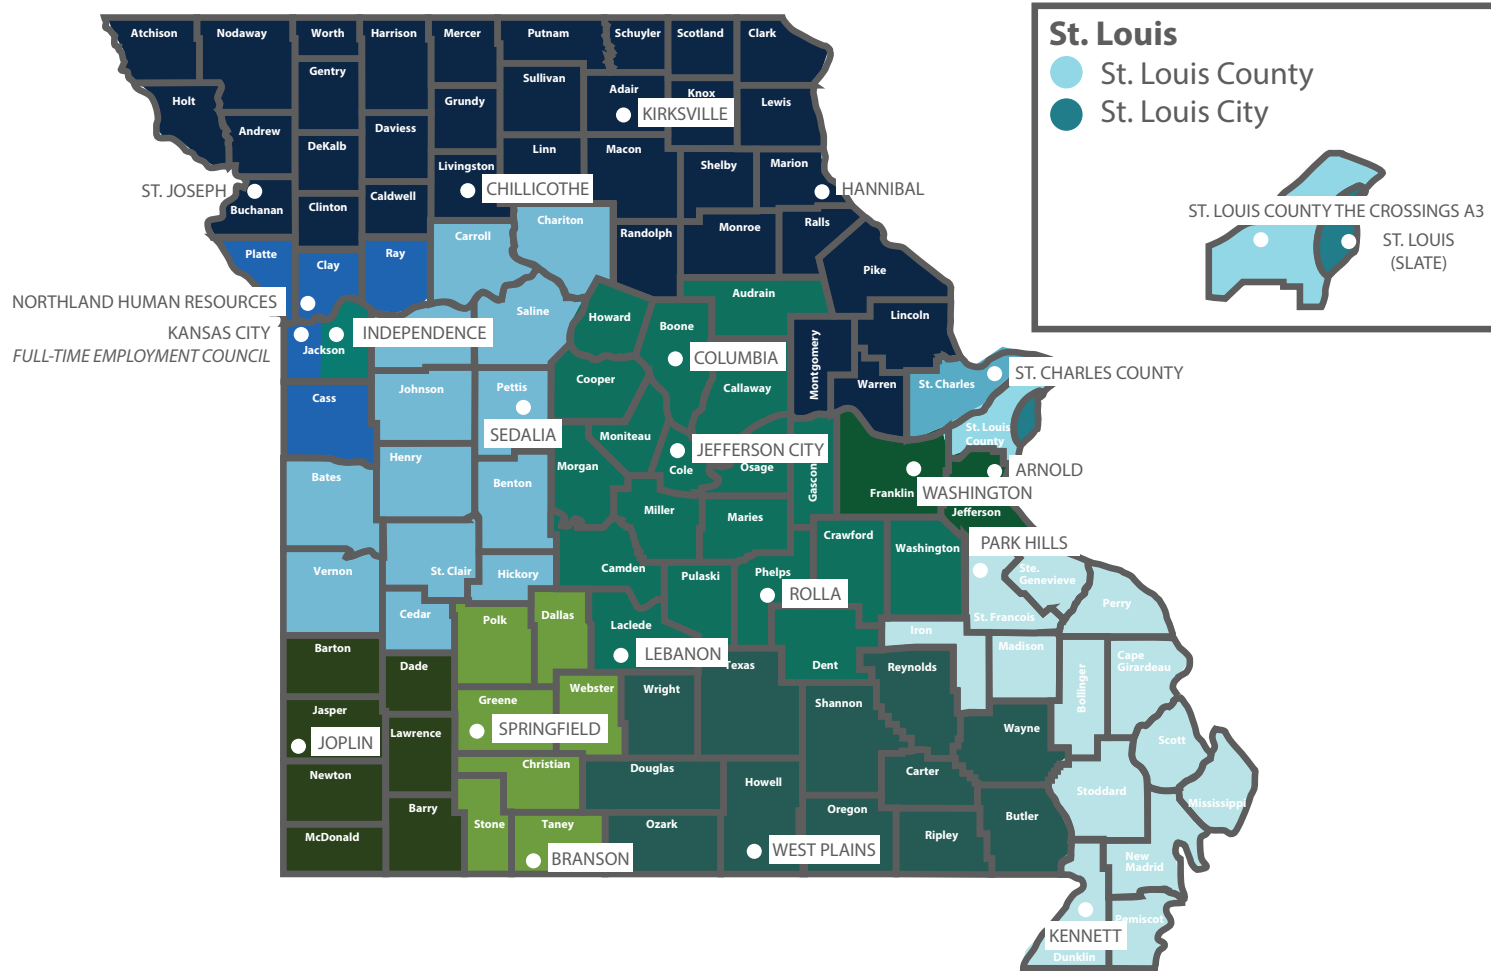

MISSOURI WORKFORCE DEVELOPMENT REGIONS AND JOB CENTERS

MISSOURI OFFICE OF WORKFORCE DEVELOPMENT

- North Region
- Kansas City Region
- East Jackson Region
- West Central Region

- Central Region
- Southwest Region
- Ozark Region
- South Central Region

- Southeast Region
- Jefferson/Franklin Cons.
- St. Charles Region

- St. Louis County
- St. Louis City

For additional information about Missouri Office of Workforce Development services, contact a Missouri Job Center near you. Locations and additional information are available at jobs.mo.gov or (888) 728-JOBS (5627). Missouri Department of Higher Education and Workforce Development is an equal opportunity employer/program. Auxiliary aids and services are available upon request to individuals with disabilities. Missouri Relay Services at 711.